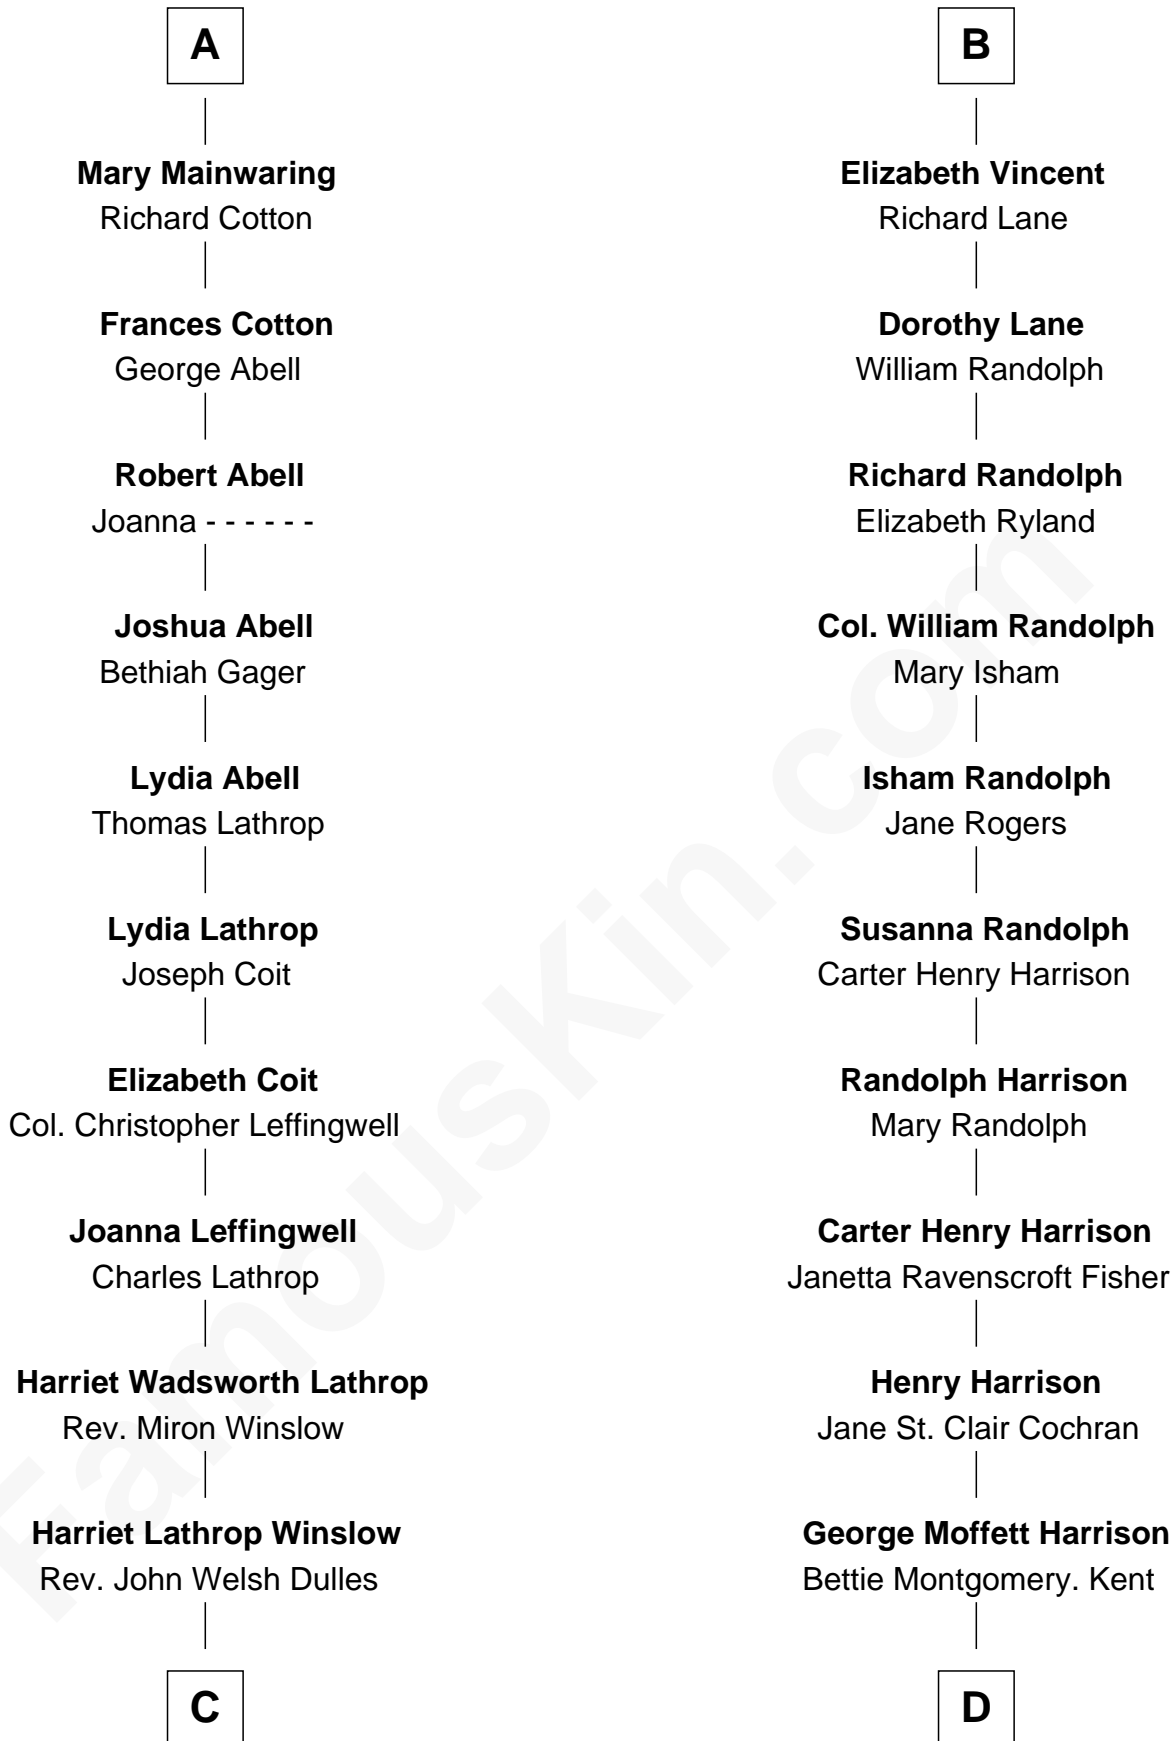

# FamousKin.com Relationship Chart of

**Allen Dulles**

*5th Director of the C.I.A.*

18th cousin 2 times removed of

**Edward Norton**

*Movie Actor*

**Sir Richard Fitzalan**

Elizabeth de Bohun

**C**

**Allen Macy Dulles**

Edith Foster

**Allen Dulles**

*5th Director of the C.I.A.*

**D**

**Joseph Kent Harrison**

Cornelia Long Somerville

**Betty Kent Harrison**

Edward Mower Norton

**Edward Mower Norton**

Lydia Robinson Rouse

**Edward Norton**

*Movie Actor*