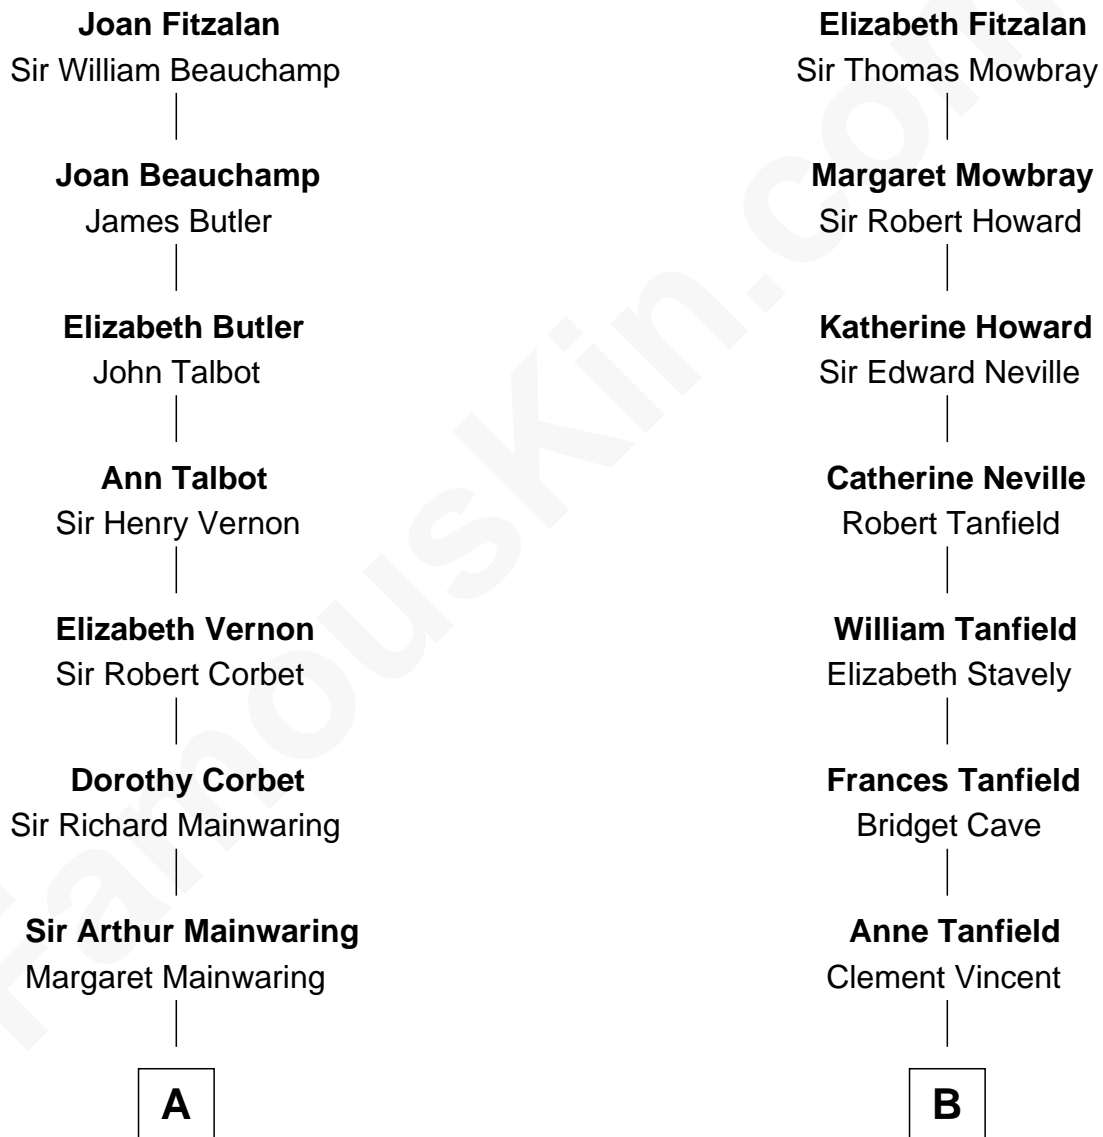

# FamousKin.com Relationship Chart of

**Allen Dulles**

*5th Director of the C.I.A.*

18th cousin 2 times removed of

**Edward Norton**

*Movie Actor*

**Sir Richard Fitzalan**

Elizabeth de Bohun

**C**

**Allen Macy Dulles**

Edith Foster

**Allen Dulles**

*5th Director of the C.I.A.*

**D**

**Joseph Kent Harrison**

Cornelia Long Somerville