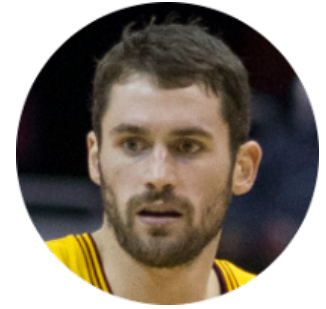

# FamousKin.com Relationship Chart of

**Allen Dulles**

*5th Director of the C.I.A.*

17th cousin 3 times removed of

**Kevin Love**

*NBA All-Star Player*

**Sir Walter Devereux**

Elizabeth Bromwich