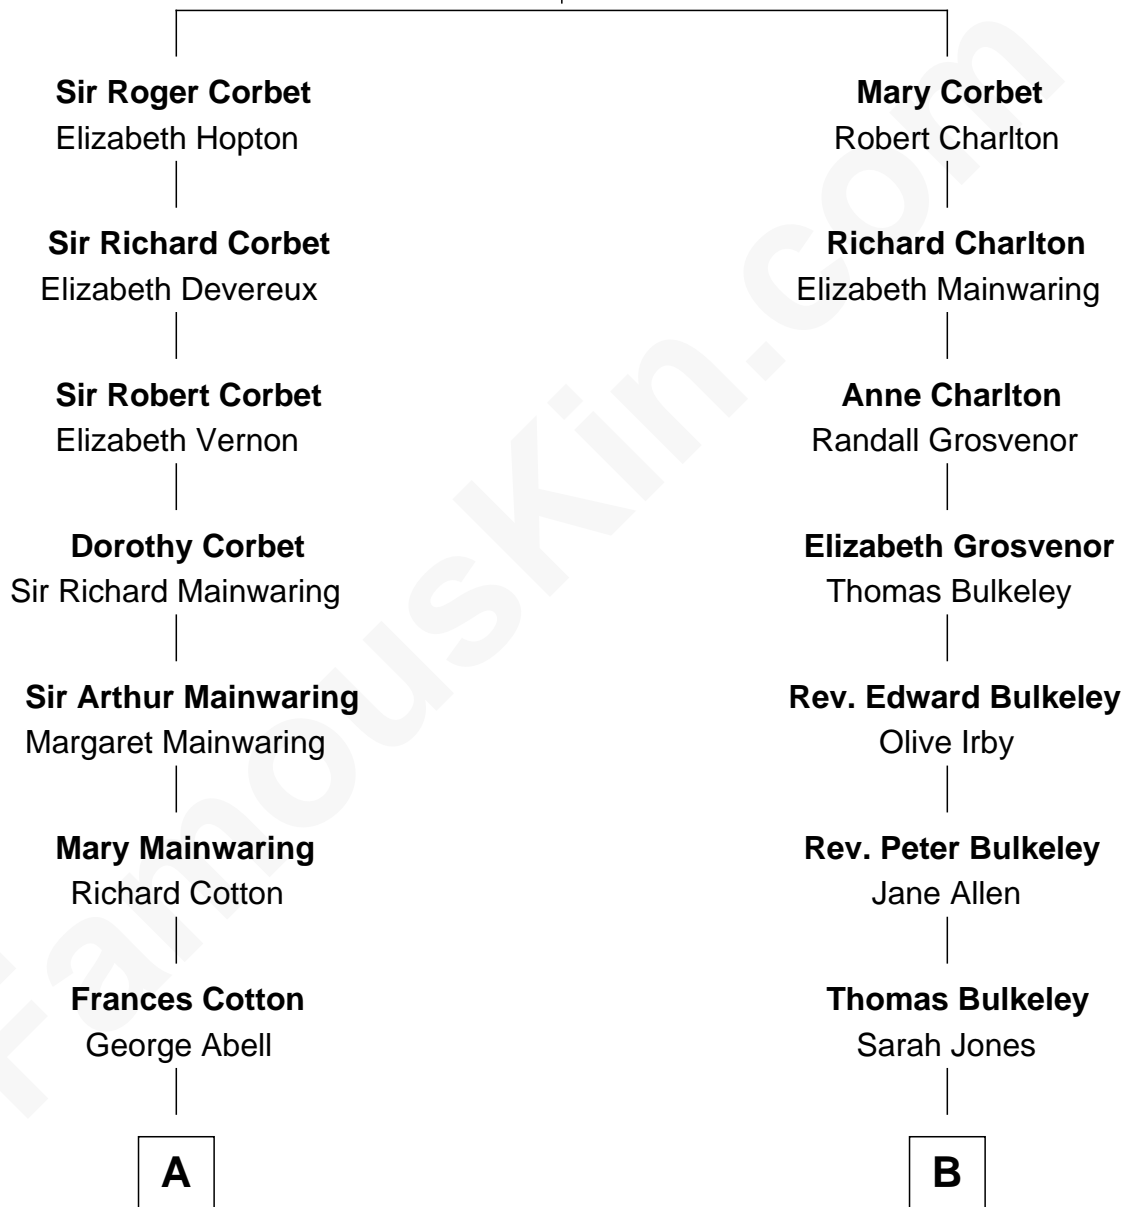

FamousKin.com Relationship Chart of

Allen Dulles

5th Director of the C.I.A.

16th cousin 2 times removed of

Mizuo Peck

TV and Movie Actress

Sir Robert Corbet

Margaret - - - - -

C

George Leete Peck

Sanae Mizusawa

Mizuo Peck

TV and Movie Actress

FamousKin.com