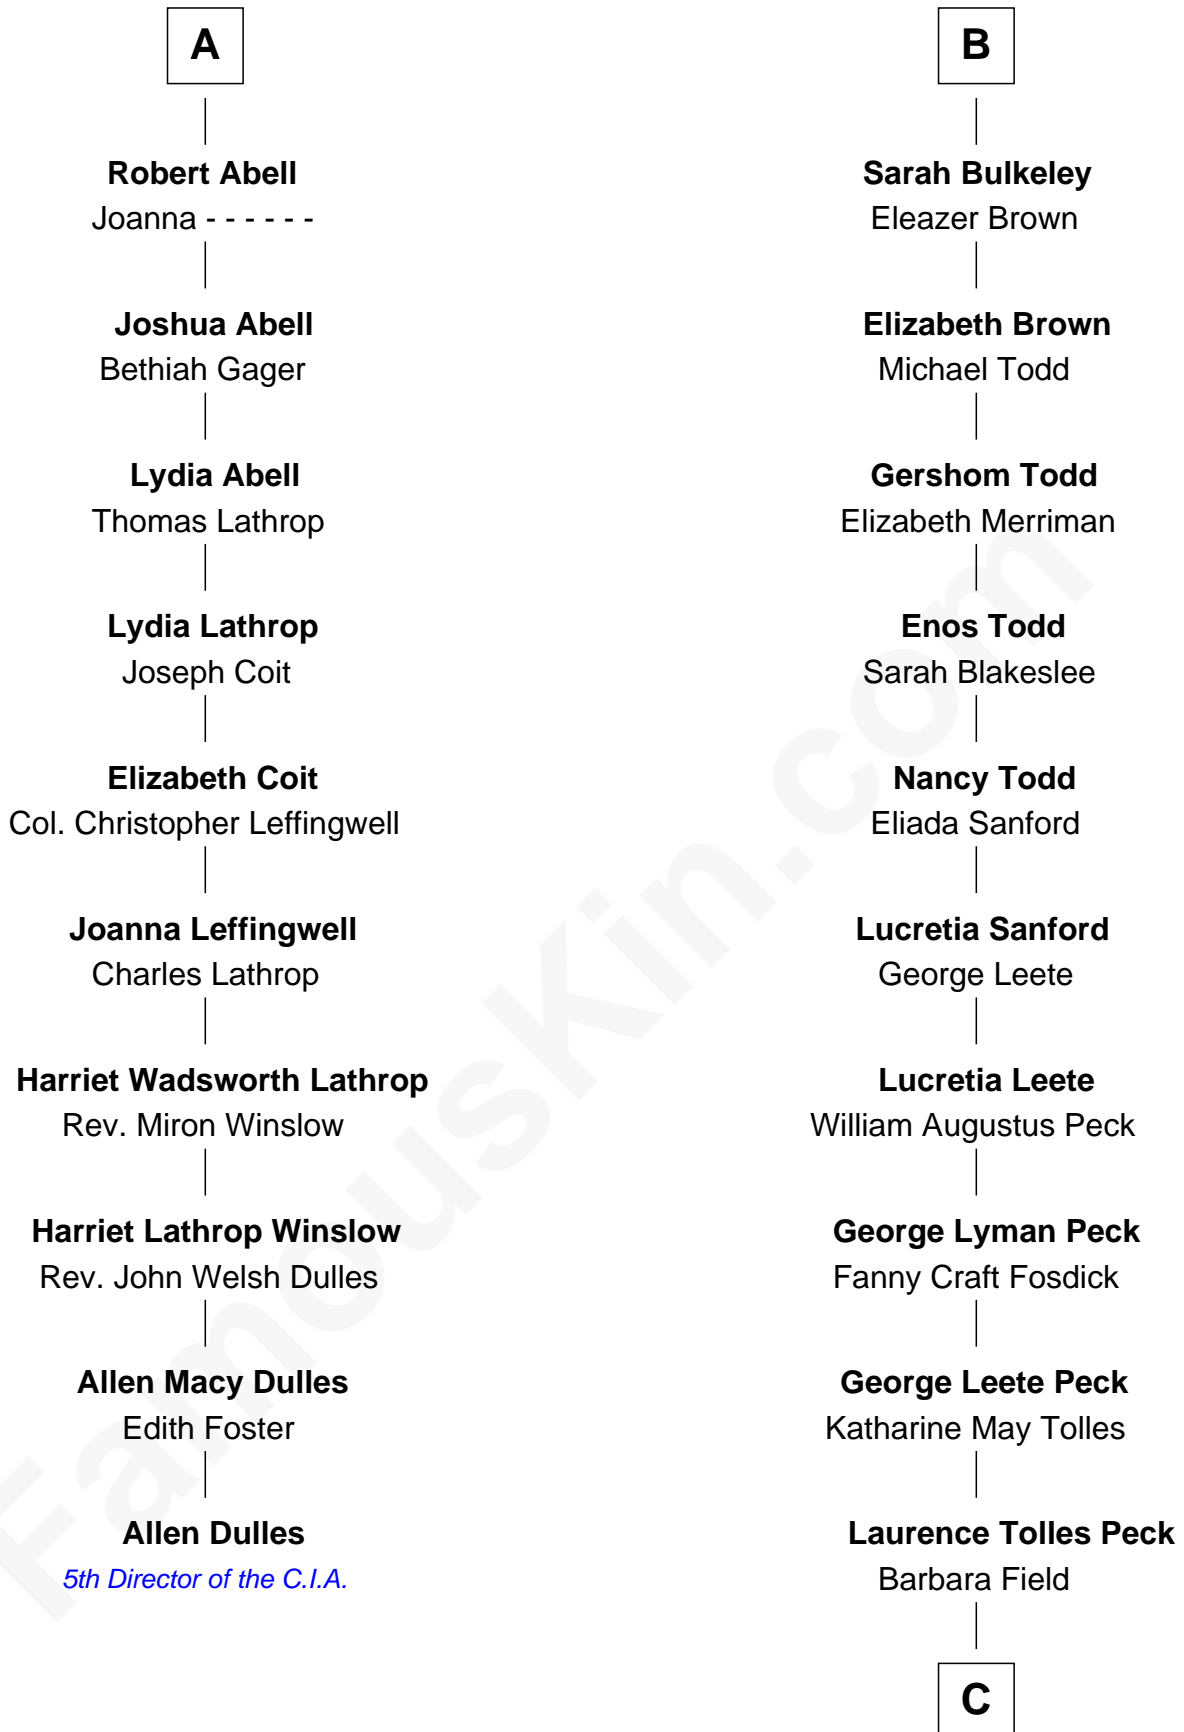

FamousKin.com Relationship Chart of

Allen Dulles

5th Director of the C.I.A.

16th cousin 2 times removed of

Mizuo Peck

TV and Movie Actress

Sir Robert Corbet

Margaret - - - - -

C

George Leete Peck

Sanae Mizusawa

Mizuo Peck

TV and Movie Actress

FamousKin.com