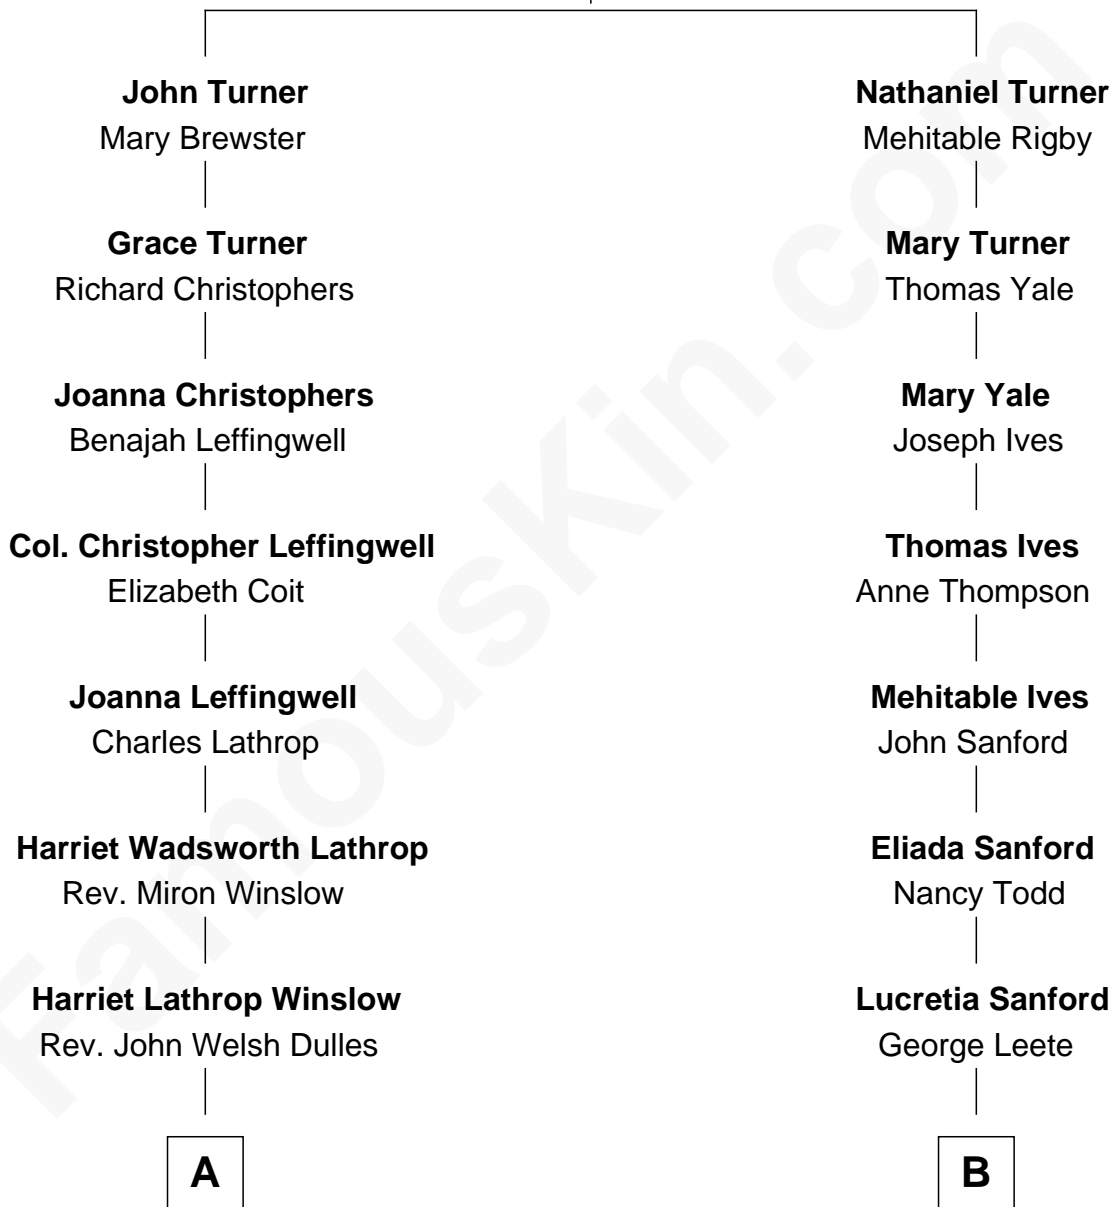

FamousKin.com Relationship Chart of

Allen Dulles

5th Director of the C.I.A.

8th cousin 4 times removed of

Mizuo Peck

TV and Movie Actress

Humphrey Turner

Lydia - - - - -

A

Allen Macy Dulles

Edith Foster

Allen Dulles

5th Director of the C.I.A.

B

Lucretia Leete

William Augustus Peck

George Lyman Peck

Fanny Craft Fosdick

George Leete Peck

Katharine May Tolles

Laurence Tolles Peck

Barbara Field

George Leete Peck

Sanae Mizusawa