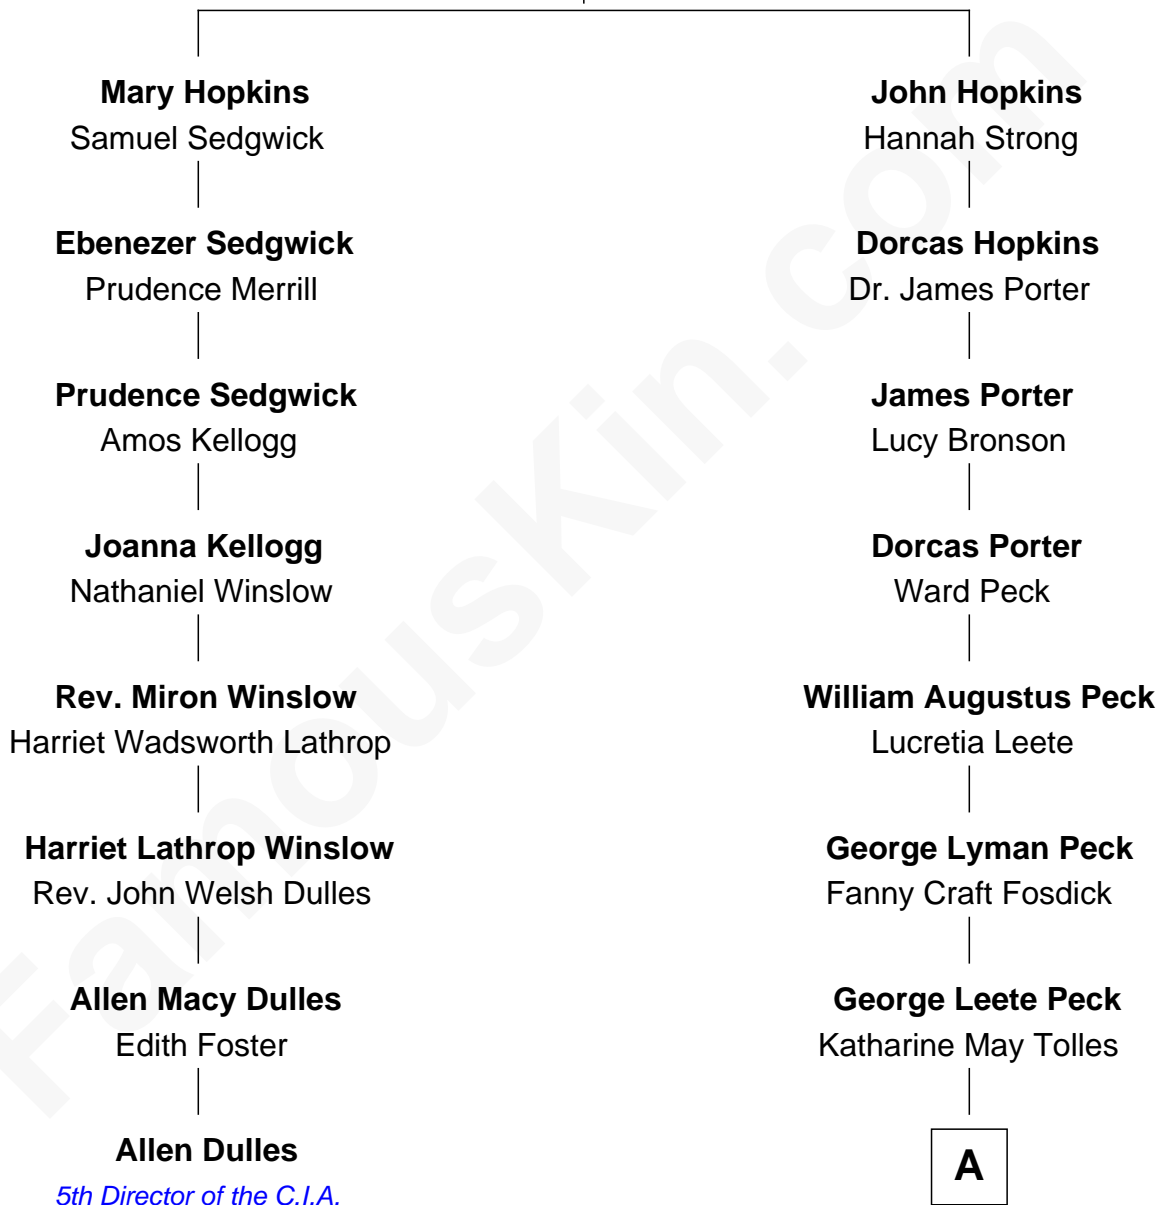

FamousKin.com Relationship Chart of

Allen Dulles

5th Director of the C.I.A.

7th cousin 2 times removed of

Mizuo Peck

TV and Movie Actress

Stephen Hopkins

Dorcas Bronson

A

Laurence Tolles Peck

Barbara Field

George Leete Peck

Sanae Mizusawa

Mizuo Peck

TV and Movie Actress

FamousKin.com