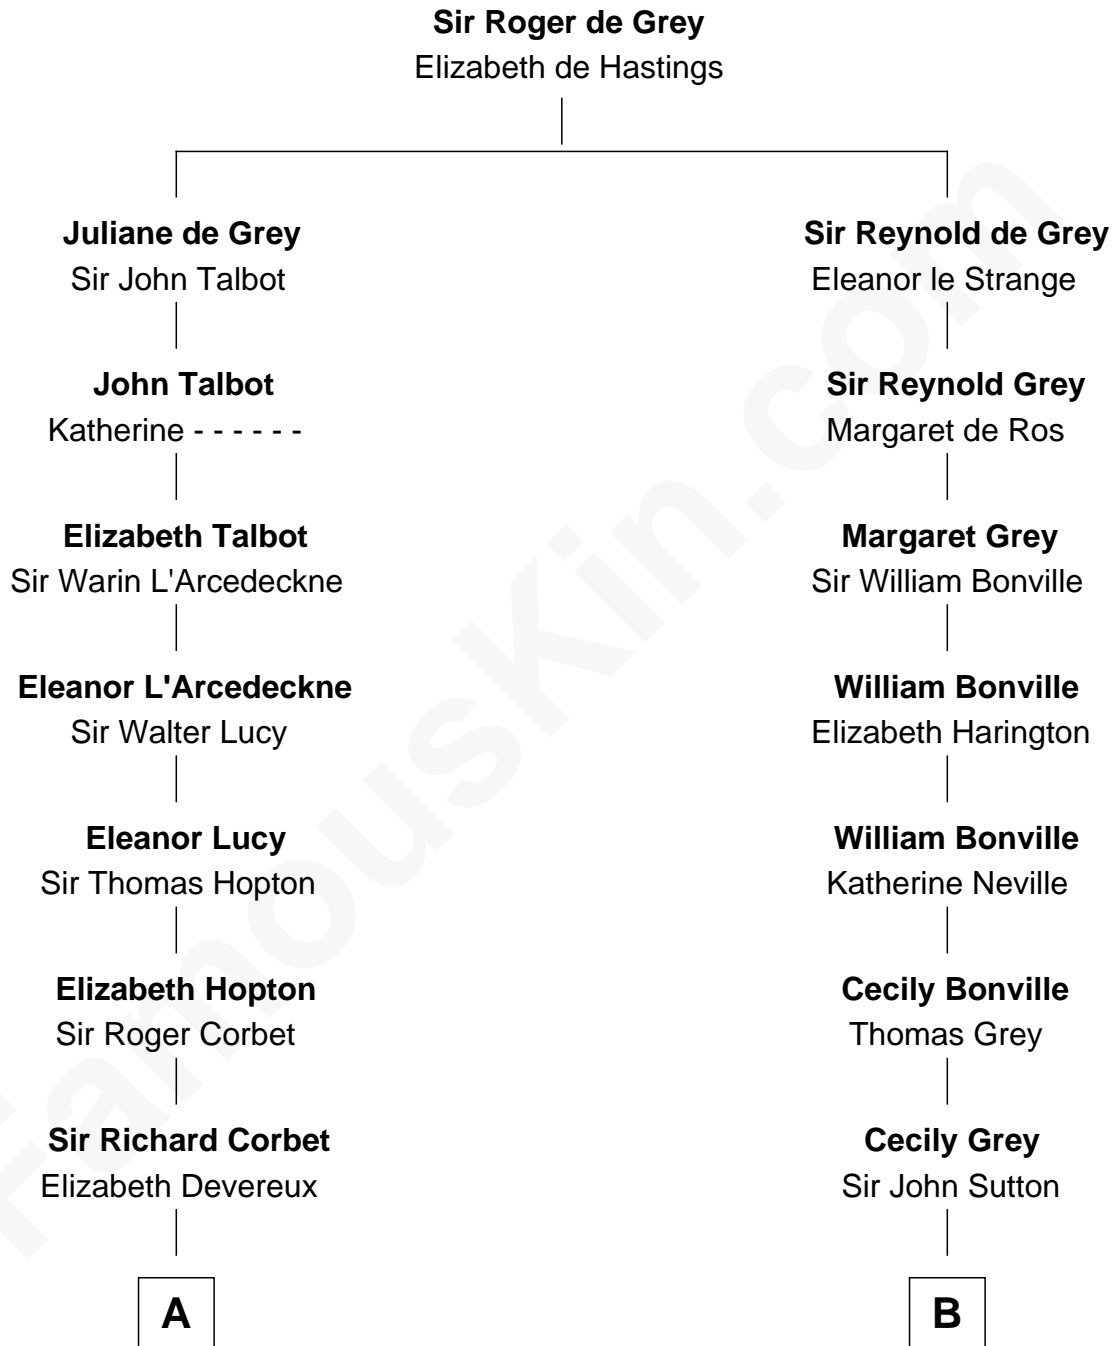

# FamousKin.com Relationship Chart of

**Allen Dulles**

*5th Director of the C.I.A.*

17th cousin 4 times removed of

**Oliver Wendell Holmes, Jr.**

*U.S. Supreme Court Justice*

**C**

**Joanna Leffingwell**

Charles Lathrop

**Harriet Wadsworth Lathrop**

Rev. Miron Winslow

**Harriet Lathrop Winslow**

Rev. John Welsh Dulles

**Allen Macy Dulles**

Edith Foster

**Allen Dulles**