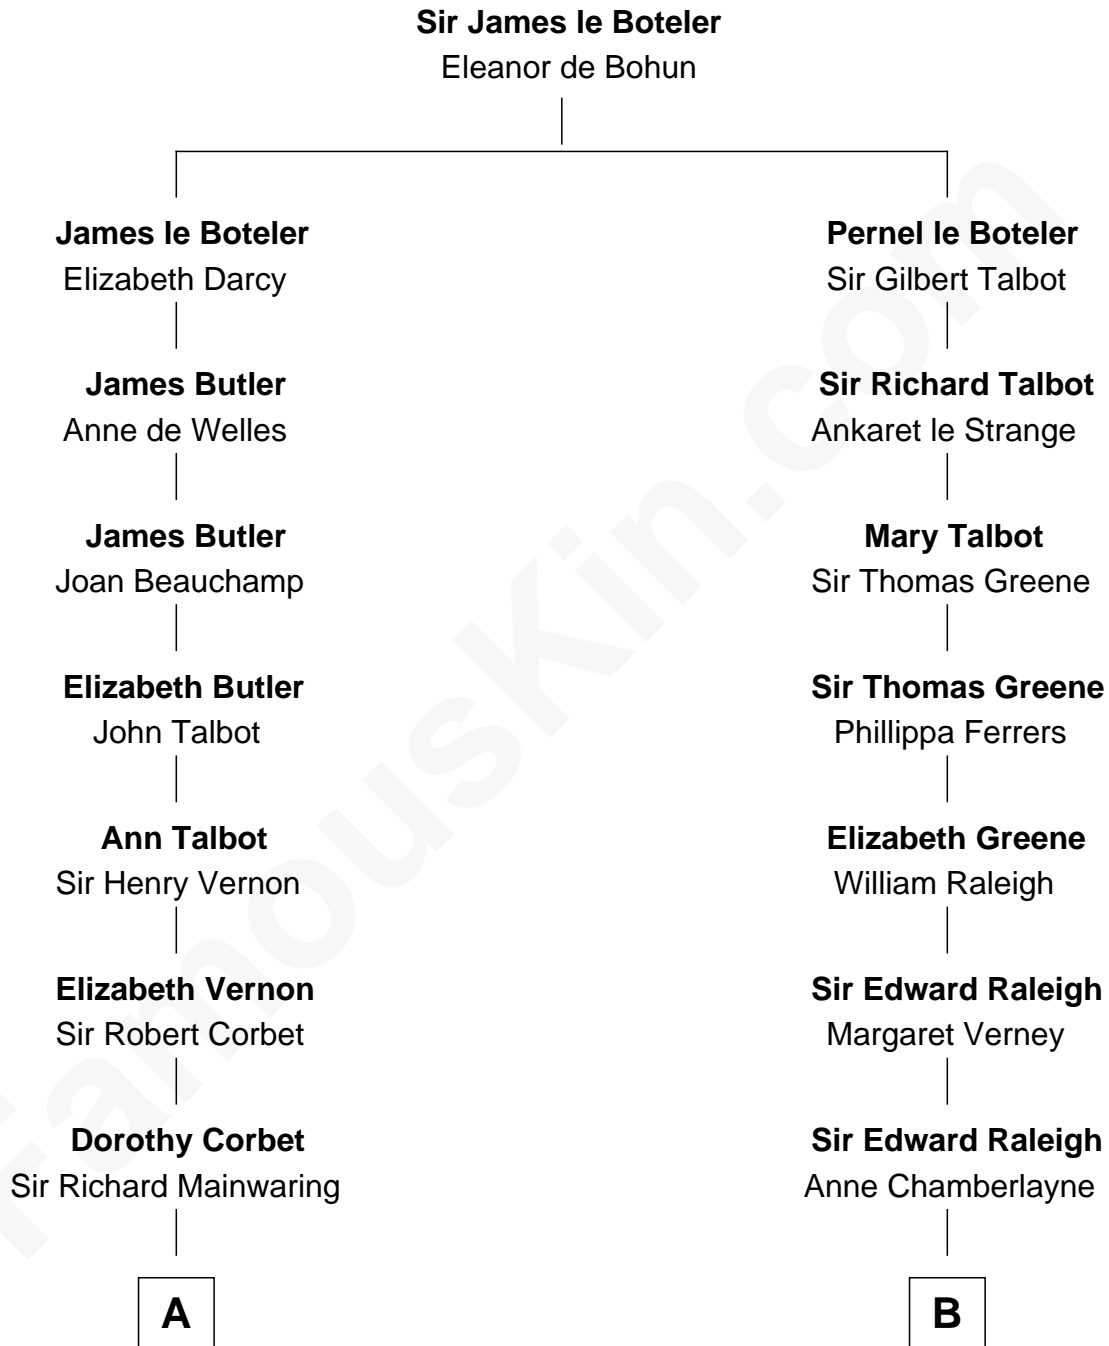

FamousKin.com Relationship Chart of

Allen Dulles

5th Director of the C.I.A.

19th cousin of

Oliver Wendell Holmes, Jr.

U.S. Supreme Court Justice

C

Harriet Lathrop Winslow
Rev. John Welsh Dulles