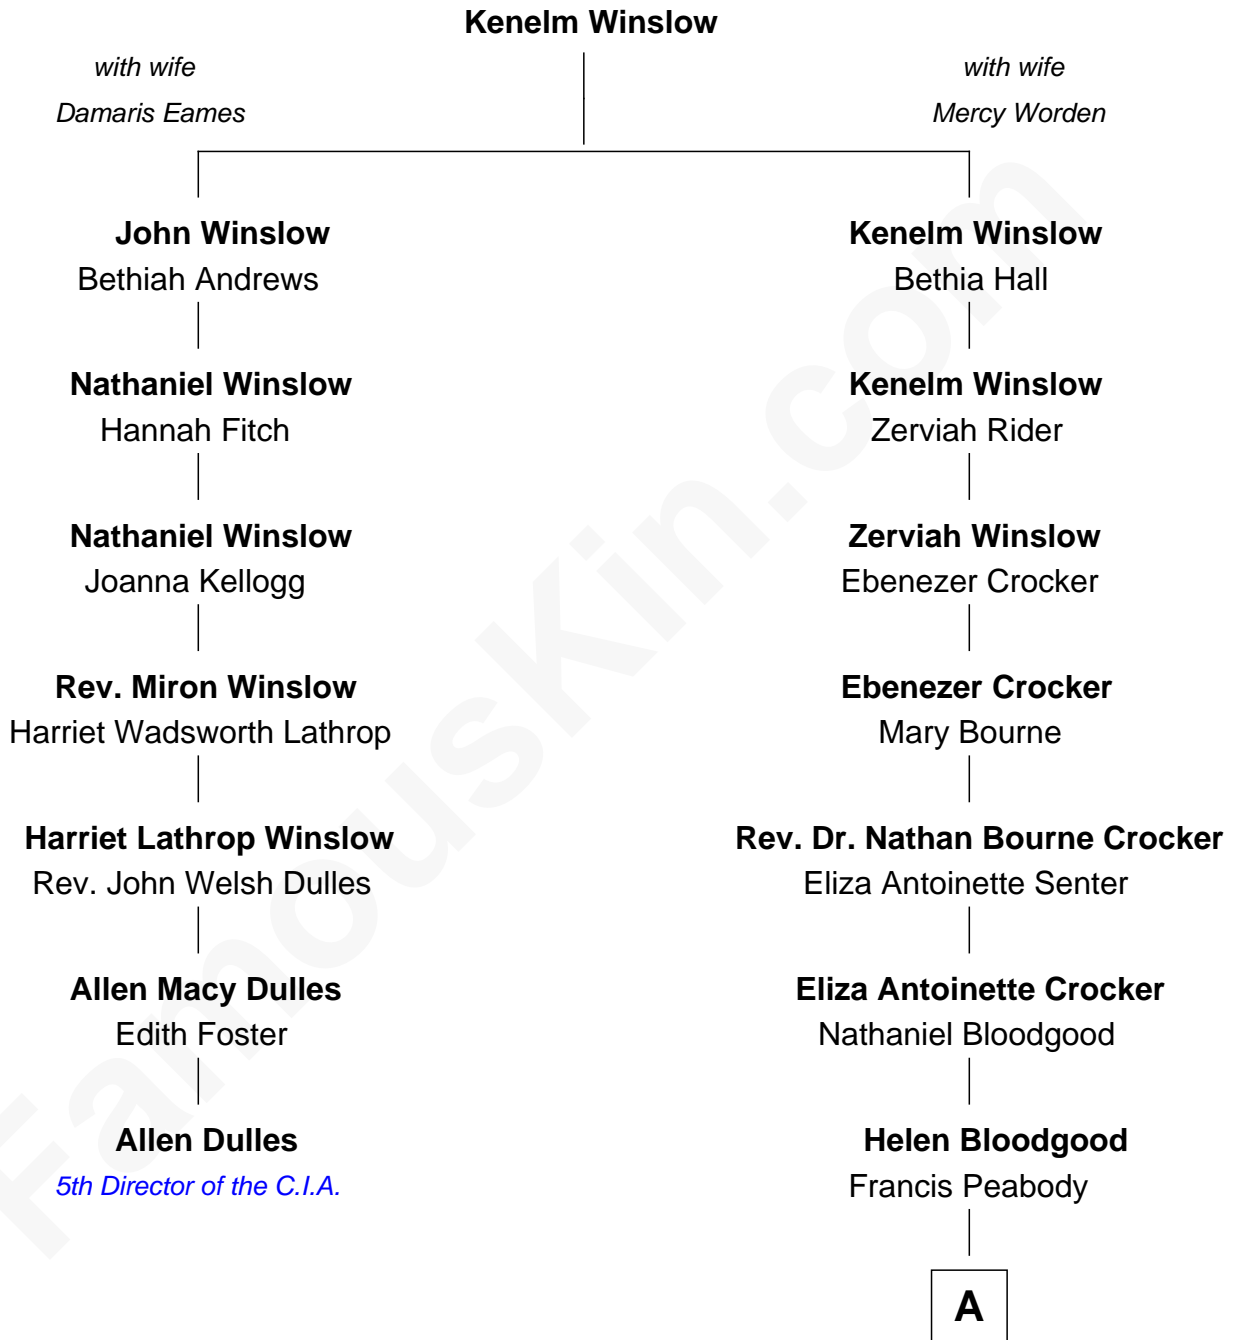

FamousKin.com Relationship Chart of

Allen Dulles

5th Director of the C.I.A.

6th cousin 3 times removed of

Endicott Peabody

62nd Governor of Massachusetts

A

—
Fannie Peabody
Rev. Dr. Endicott Peabody

—
Rt. Rev. Malcolm Endicott Peabody
Mary Elizabeth Parkman

—
Endicott Peabody
62nd Governor of Massachusetts

FamousKin.com