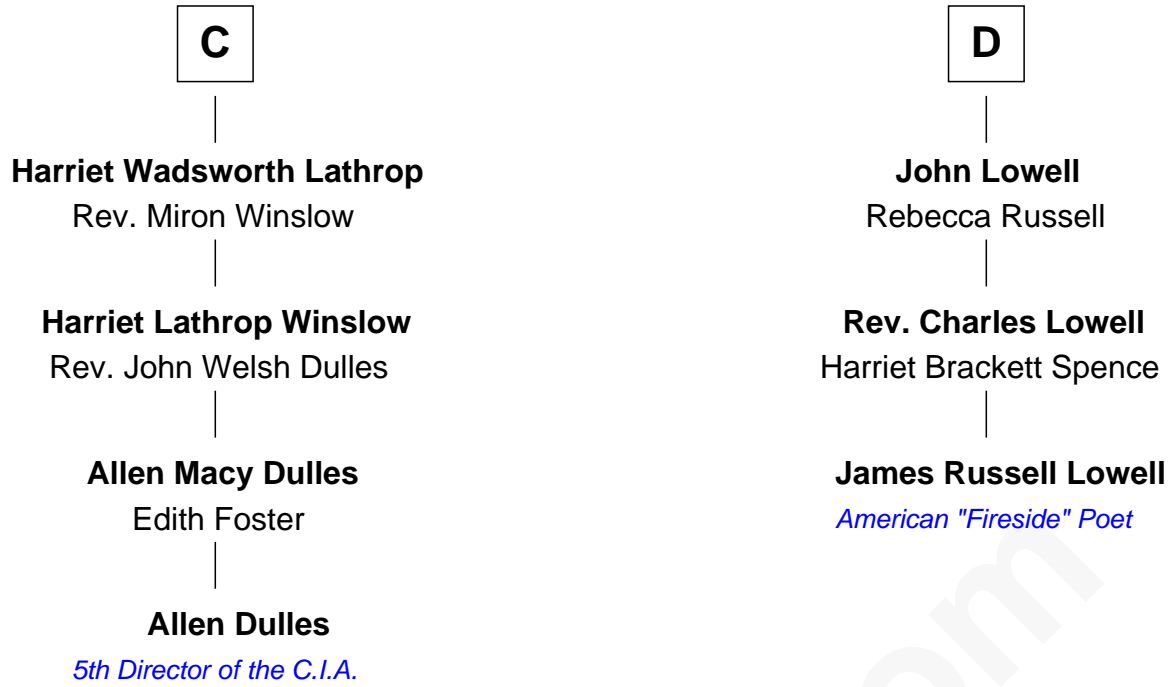

FamousKin.com