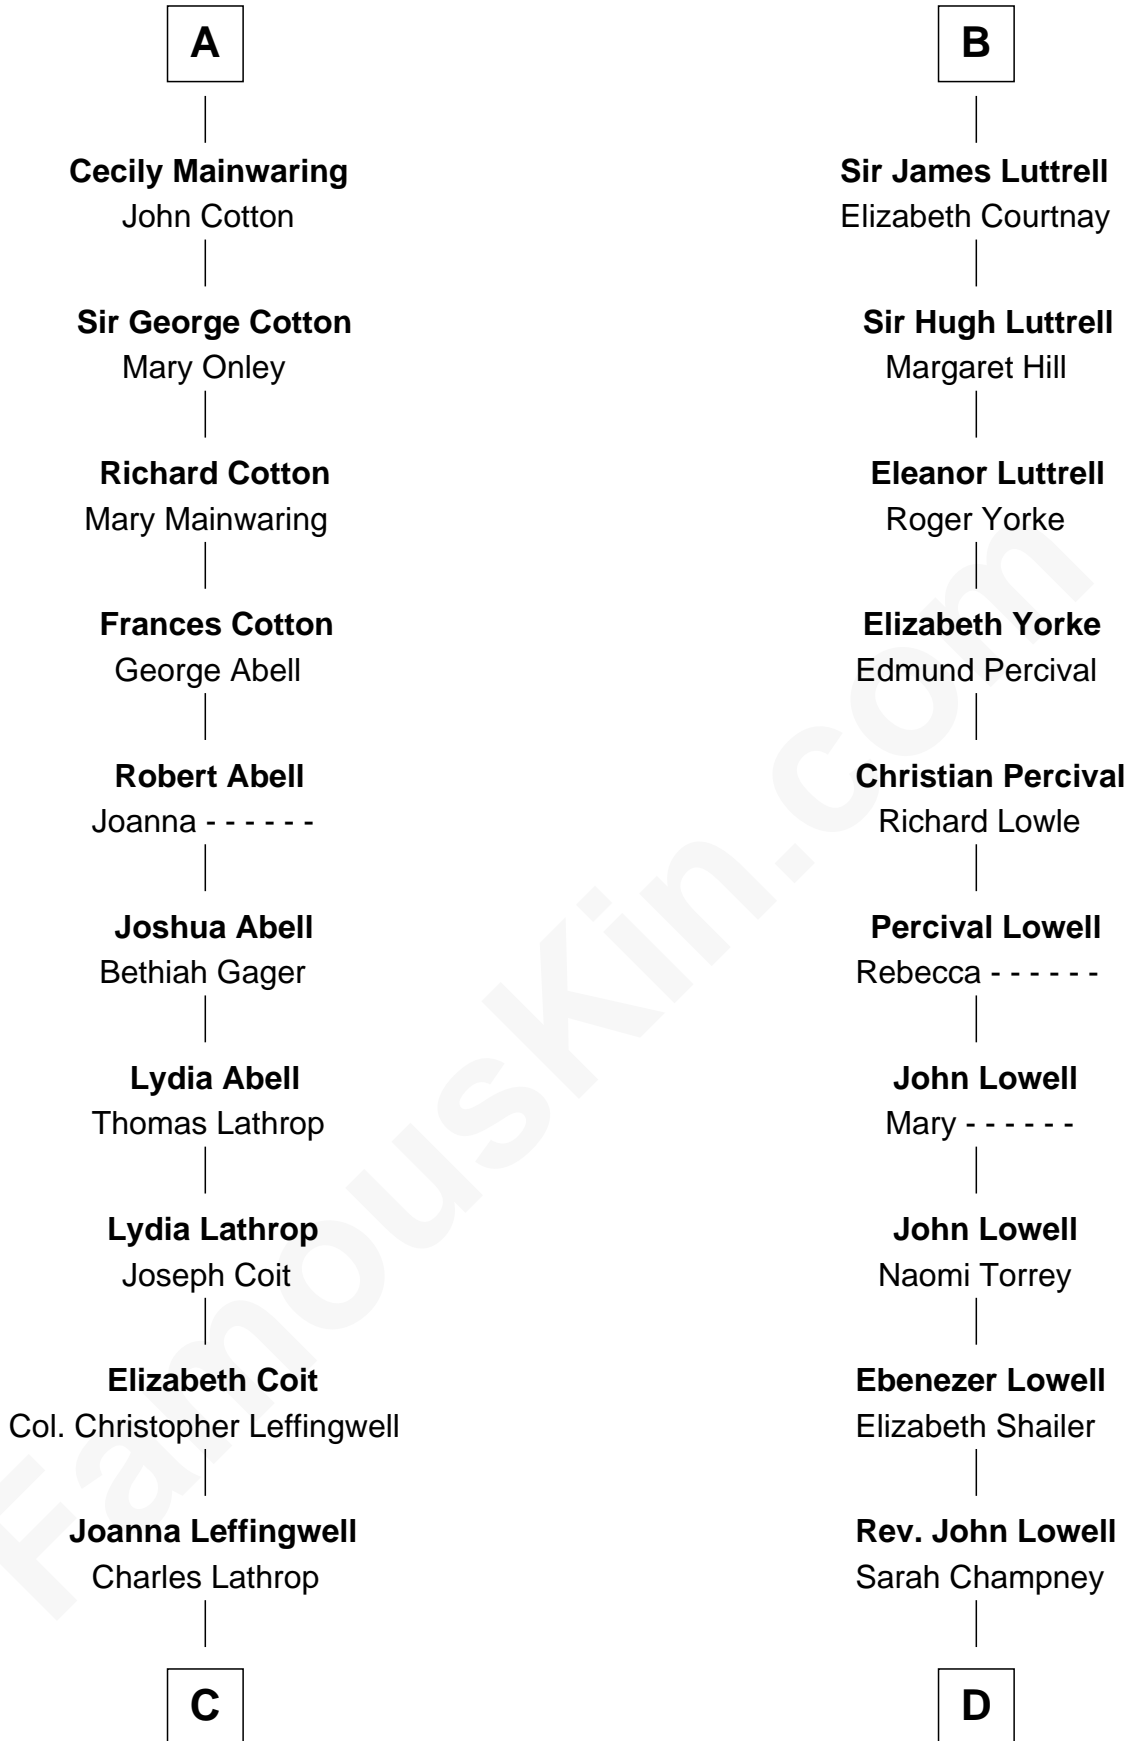

FamousKin.com Relationship Chart of

Allen Dulles

5th Director of the C.I.A.

19th cousin 1 time removed of

James Russell Lowell

American "Fireside" Poet

William de Braiose

Eva Marshal

Eve de Braiose
Sir William de Cantilupe

Milicent de Cantilupe
Eudo la Zouche

Eve la Zouche
Sir Maurice de Berkeley

Thomas de Berkeley
Katherine de Clyvedon

Sir John Berkeley
Elizabeth Betteshorne

Elizabeth Berkeley
Sir John Sutton

Jane Sutton
Thomas Mainwaring

A

Eleanor de Braiose
Sir Humphrey de Bohun

Humphrey de Bohun
Maud de Fiennes

Humphrey de Bohun
Elizabeth Plantagenet

Margaret de Bohun
Sir Hugh de Courtnay

Elizabeth de Courtnay
Sir Andrew Luttrell

Sir Hugh Luttrell
Catherine de Beaumont

Sir John Luttrell
Margaret Touchet

B

FamousKin.com