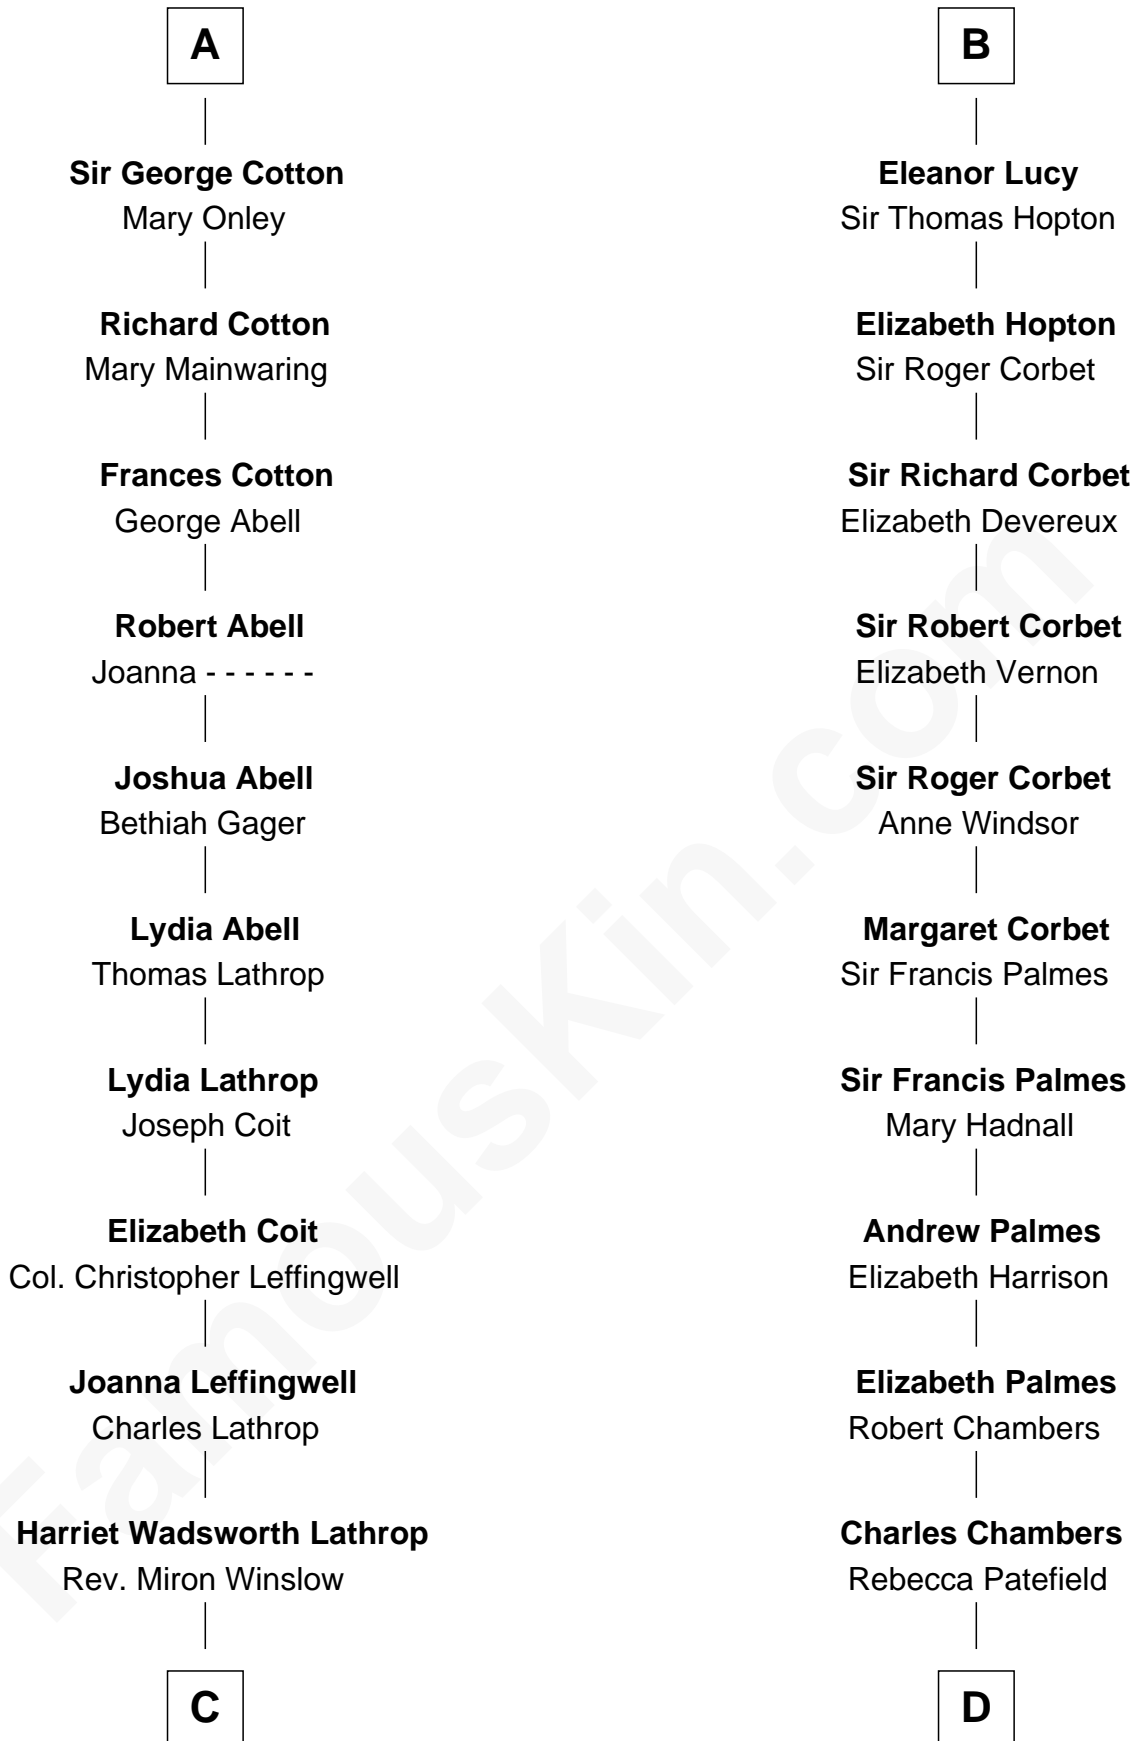

FamousKin.com Relationship Chart of

Allen Dulles

5th Director of the C.I.A.

19th cousin 2 times removed of

James Russell Lowell

American "Fireside" Poet

Sir William de Cantilupe

Eve de Braiose