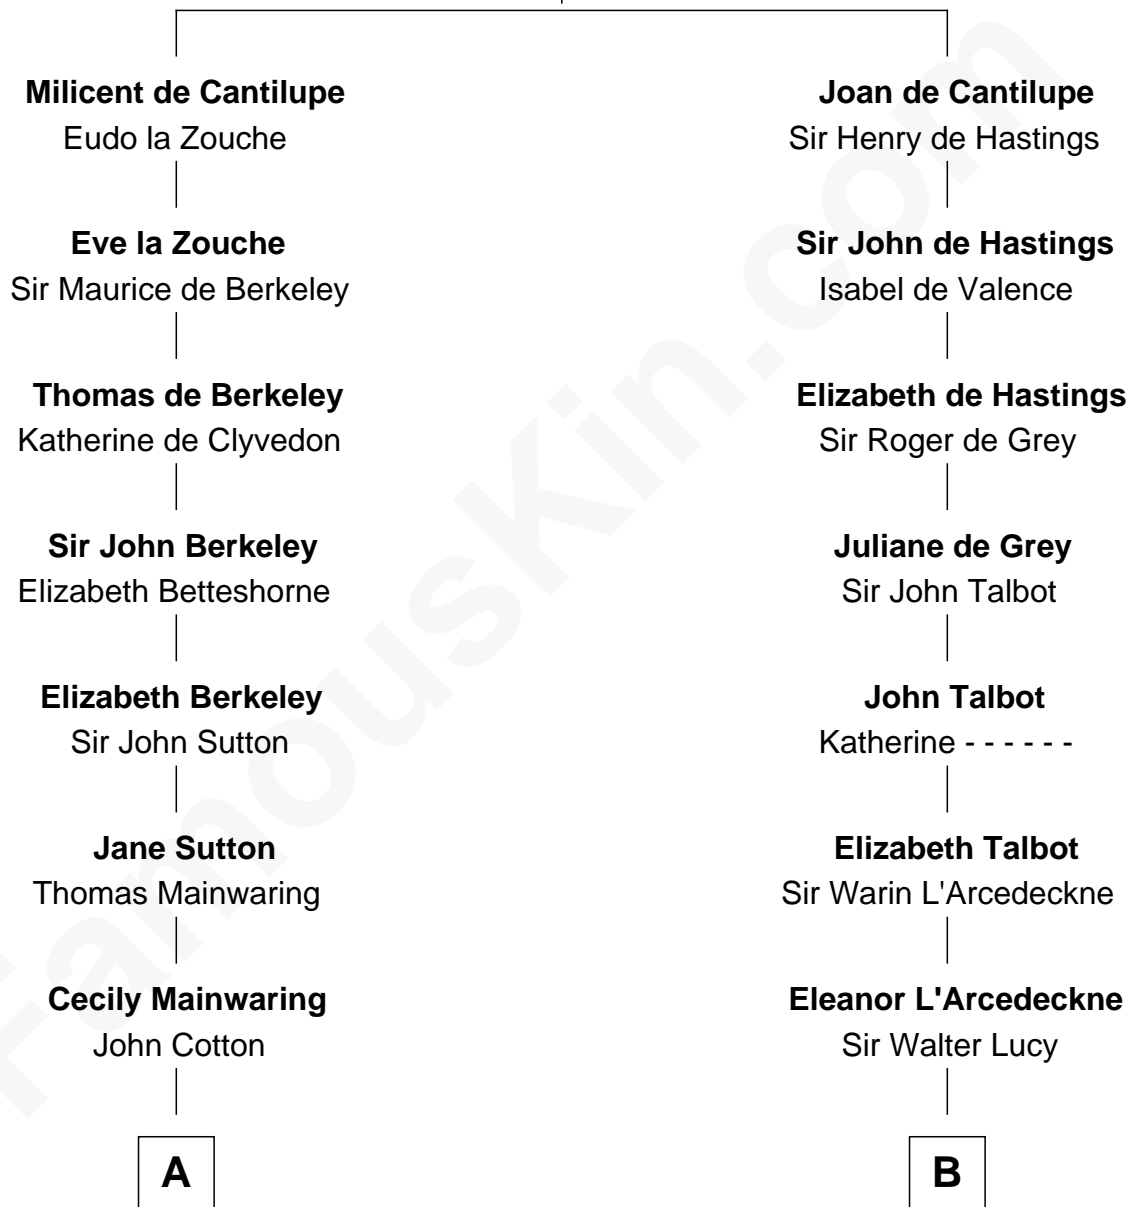

FamousKin.com Relationship Chart of

Allen Dulles

5th Director of the C.I.A.

19th cousin 2 times removed of

James Russell Lowell

American "Fireside" Poet

Sir William de Cantilupe

Eve de Braiose