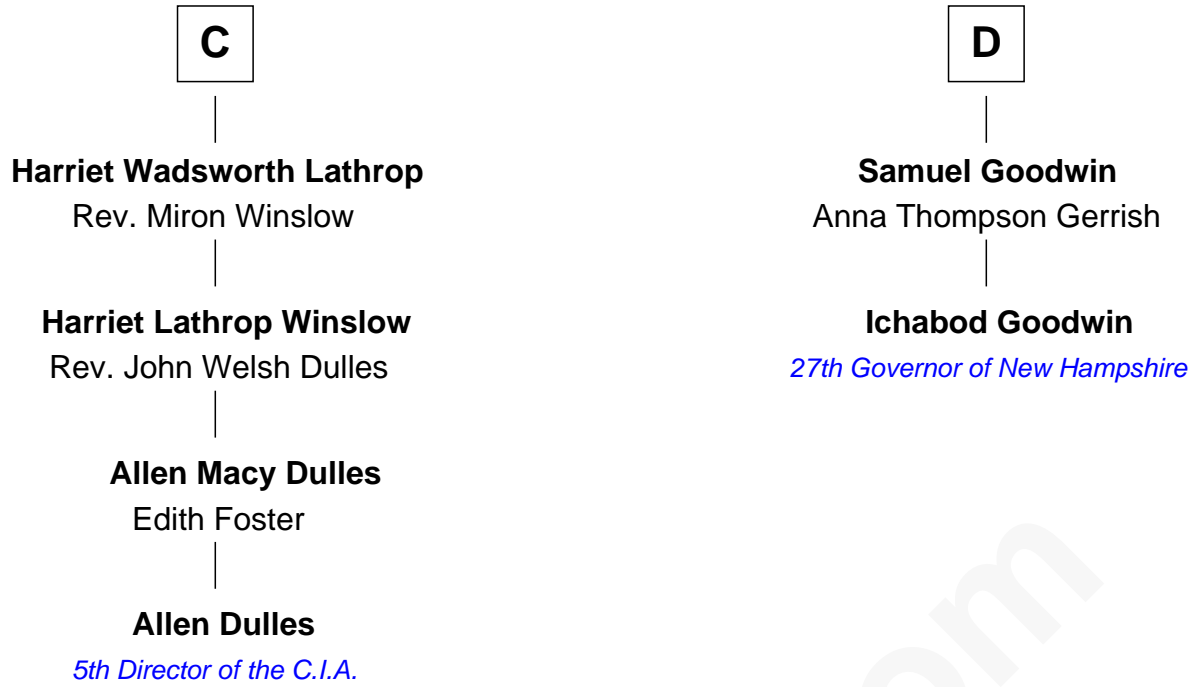

# FamousKin.com Relationship Chart of

**Allen Dulles**

*5th Director of the C.I.A.*

18th cousin 2 times removed of

**Ichabod Goodwin**

*27th Governor of New Hampshire*

FamousKin.com