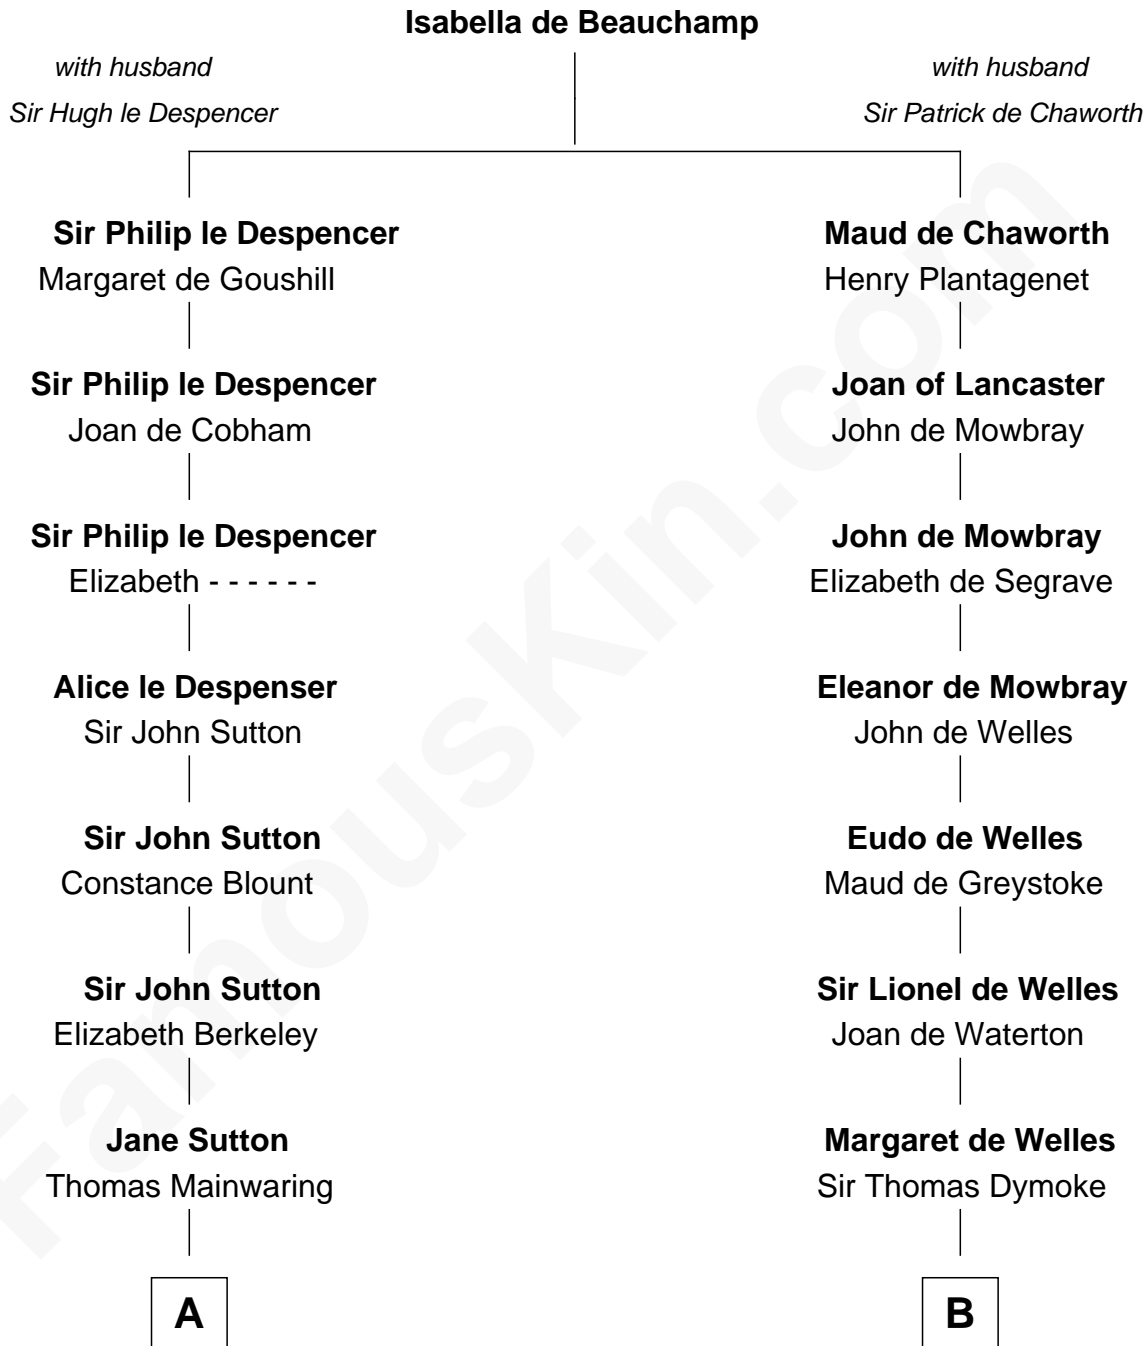

# FamousKin.com Relationship Chart of

**Allen Dulles**

*5th Director of the C.I.A.*

18th cousin 2 times removed of

**Ichabod Goodwin**

*27th Governor of New Hampshire*

FamousKin.com