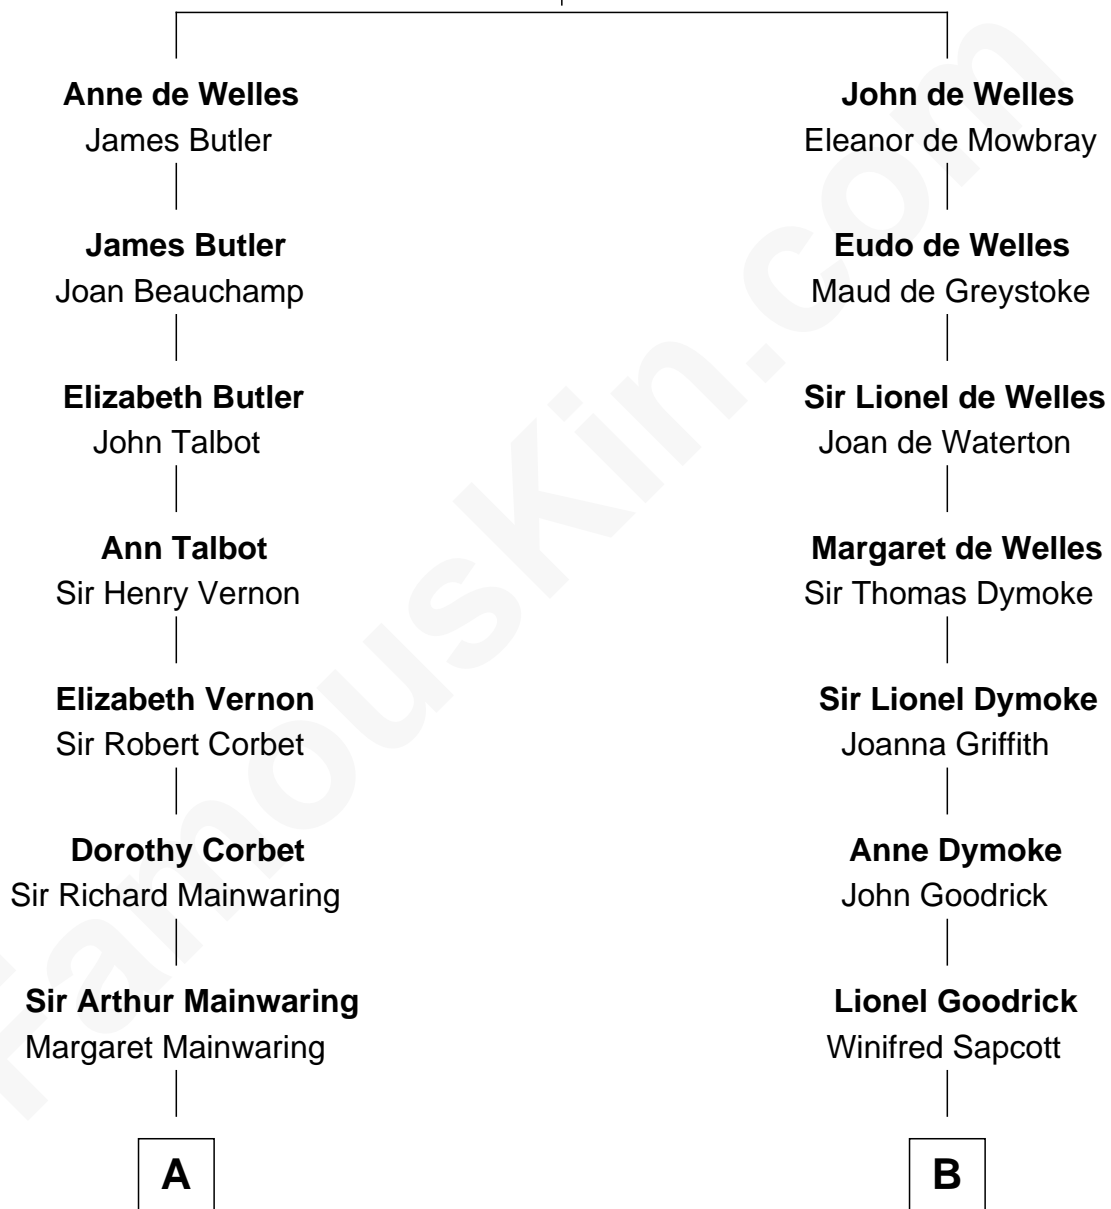

FamousKin.com Relationship Chart of

Allen Dulles

5th Director of the C.I.A.

15th cousin 3 times removed of

Ichabod Goodwin

27th Governor of New Hampshire

John de Welles

Maud de Roos

C

Allen Macy Dulles

Edith Foster

Allen Dulles

5th Director of the C.I.A.

FamousKin.com