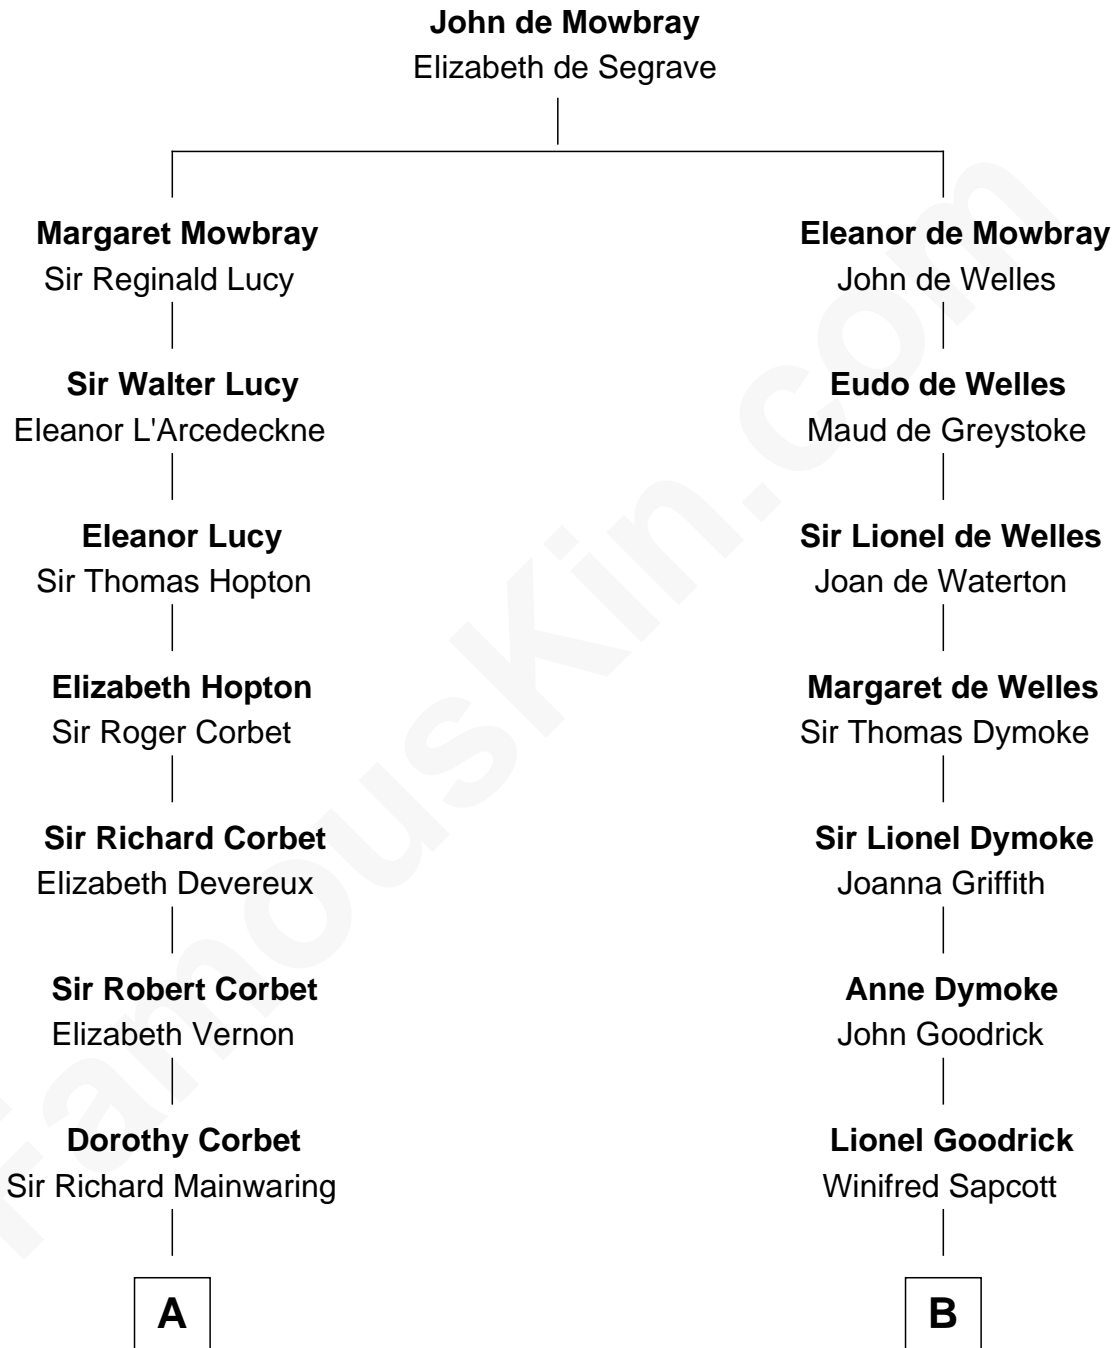

FamousKin.com Relationship Chart of

Allen Dulles

5th Director of the C.I.A.

15th cousin 4 times removed of

Ichabod Goodwin

27th Governor of New Hampshire

C

—
Harriet Lathrop Winslow

Rev. John Welsh Dulles

—
Allen Macy Dulles

Edith Foster

—
Allen Dulles

5th Director of the C.I.A.

FamousKin.com