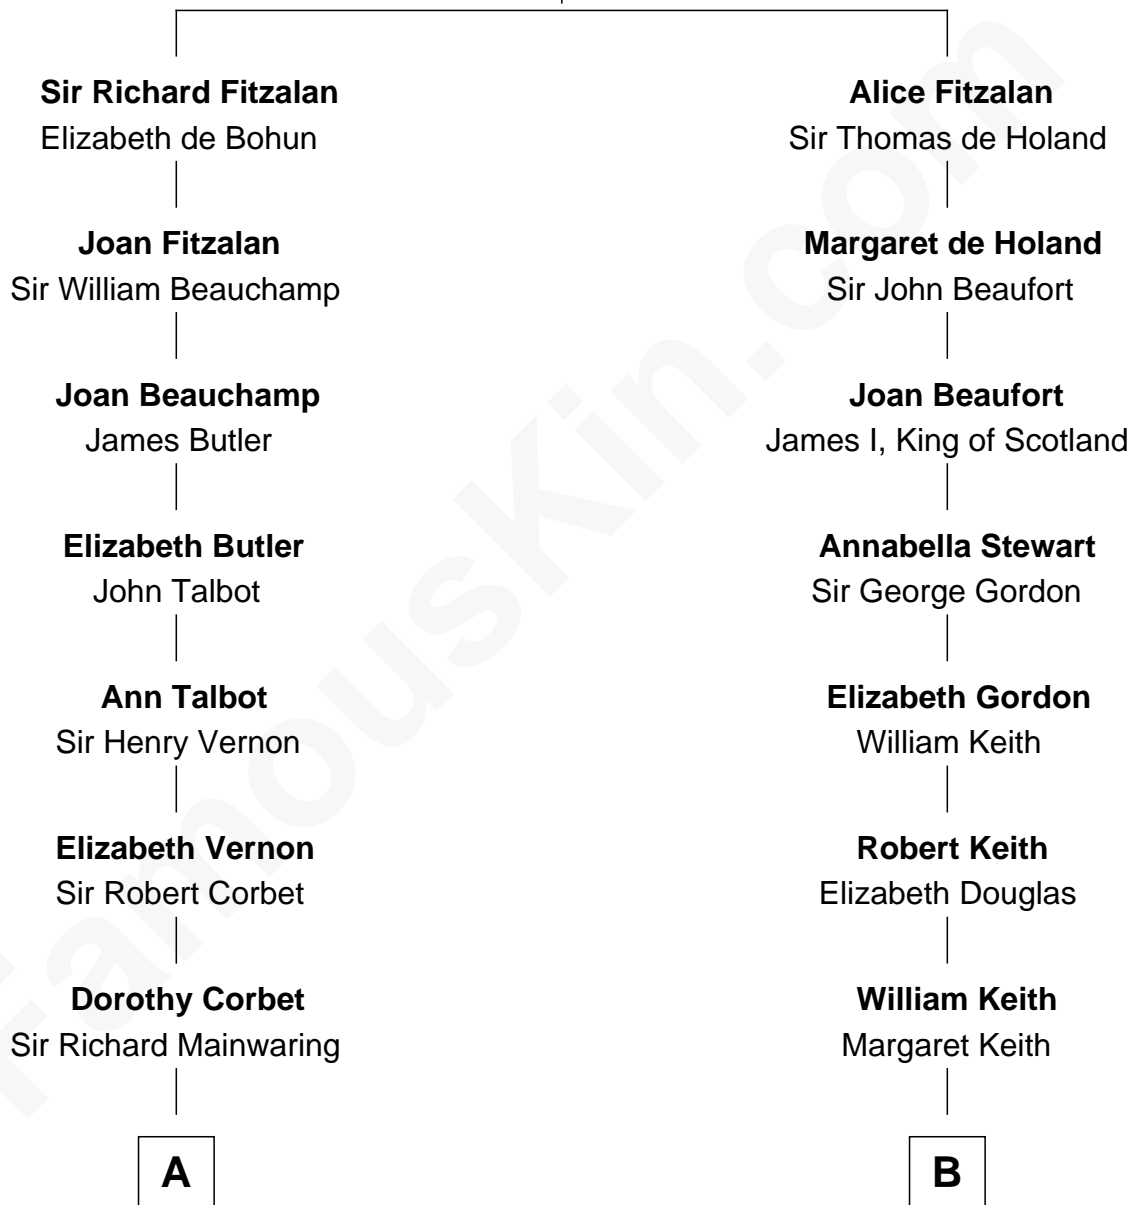

FamousKin.com Relationship Chart of

Allen Dulles

5th Director of the C.I.A.

19th cousin 1 time removed of

Wernher von Braun

Rocket Scientist

Richard Fitzalan
Eleanor Plantagenet

C