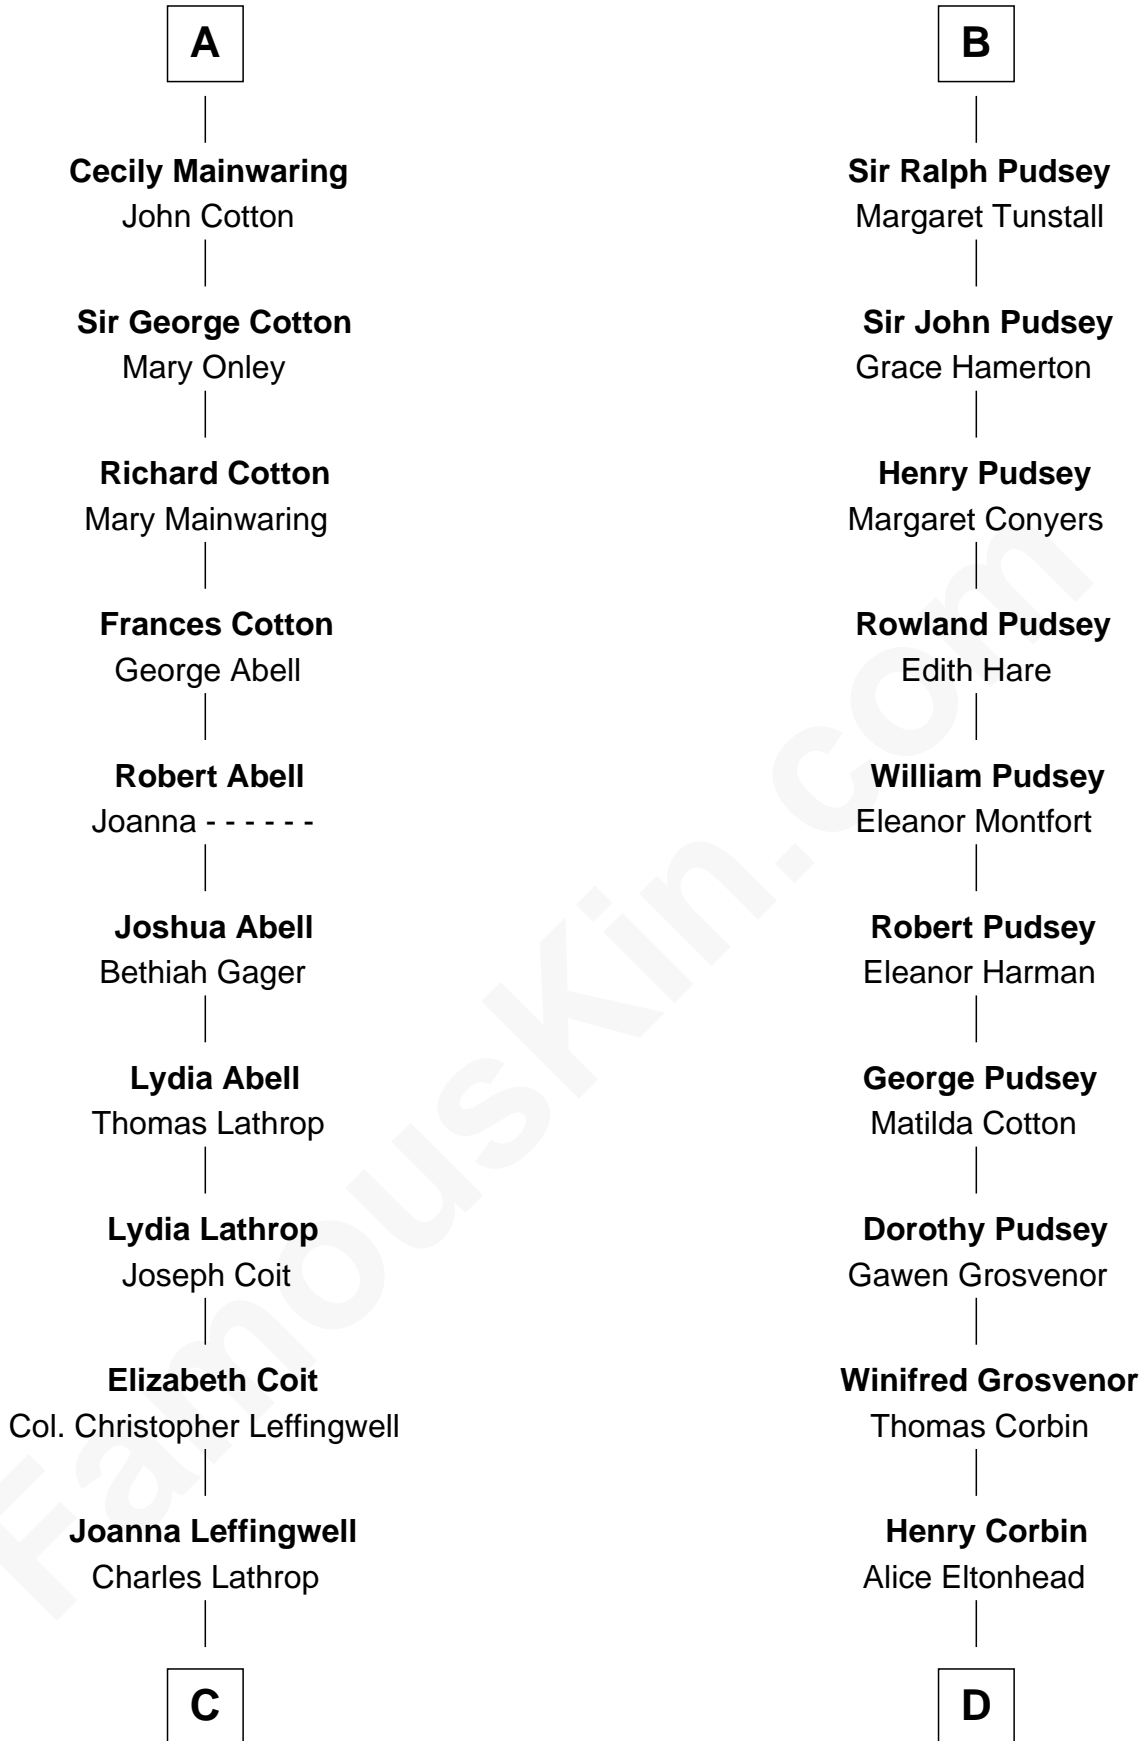

# FamousKin.com Relationship Chart of

**Allen Dulles**

*5th Director of the C.I.A.*

19th cousin 1 time removed of

**Richard Henry Lee**

*Signer of the Declaration of Independence*

**Sir Richard FitzRoy**

Rose de Dover

**C**

**Harriet Wadsworth Lathrop**

Rev. Miron Winslow

**Harriet Lathrop Winslow**

Rev. John Welsh Dulles

**Allen Macy Dulles**

Edith Foster

**Allen Dulles**