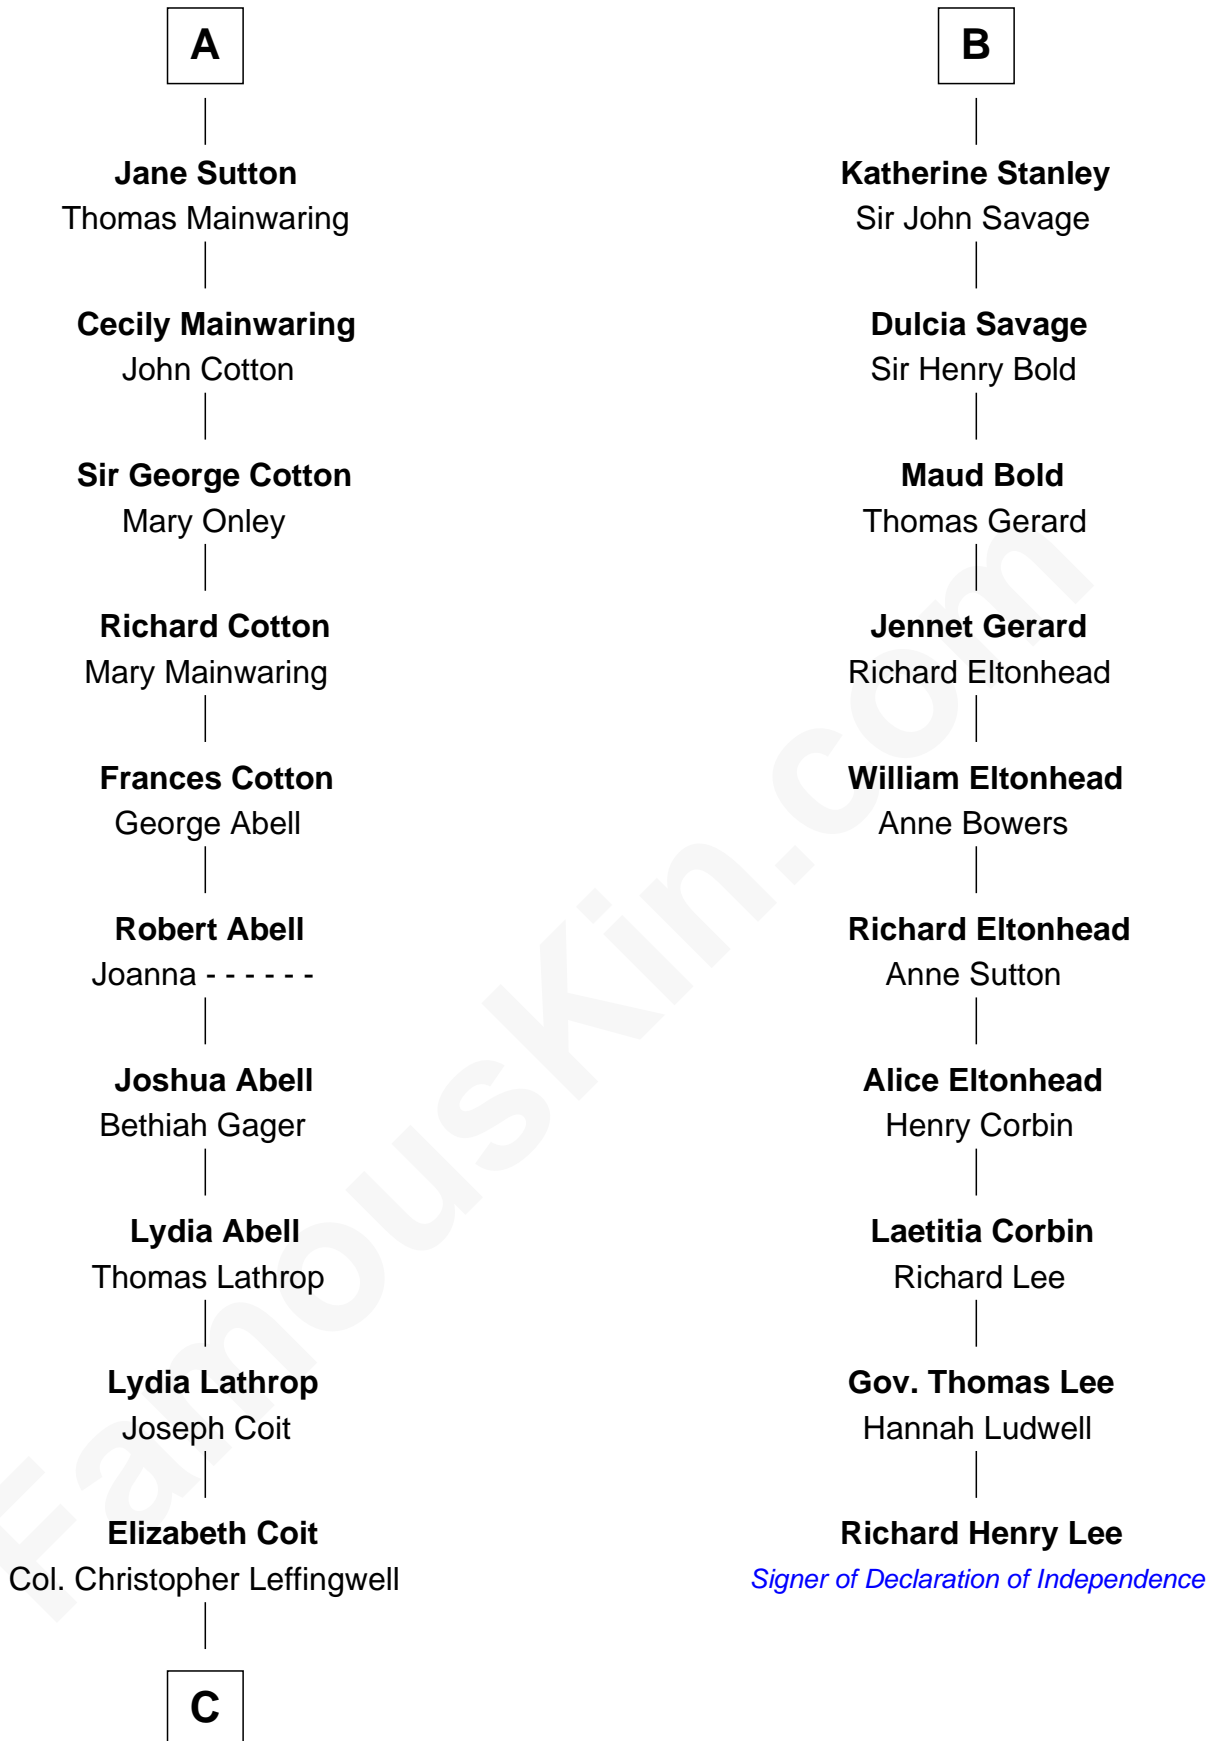

FamousKin.com Relationship Chart of

Allen Dulles

5th Director of the C.I.A.

16th cousin 5 times removed of

Richard Henry Lee

Signer of the Declaration of Independence

C

—
Joanna Leffingwell

Charles Lathrop

—
Harriet Wadsworth Lathrop

Rev. Miron Winslow

—
Harriet Lathrop Winslow

Rev. John Welsh Dulles

—
Allen Macy Dulles

Edith Foster

—
Allen Dulles