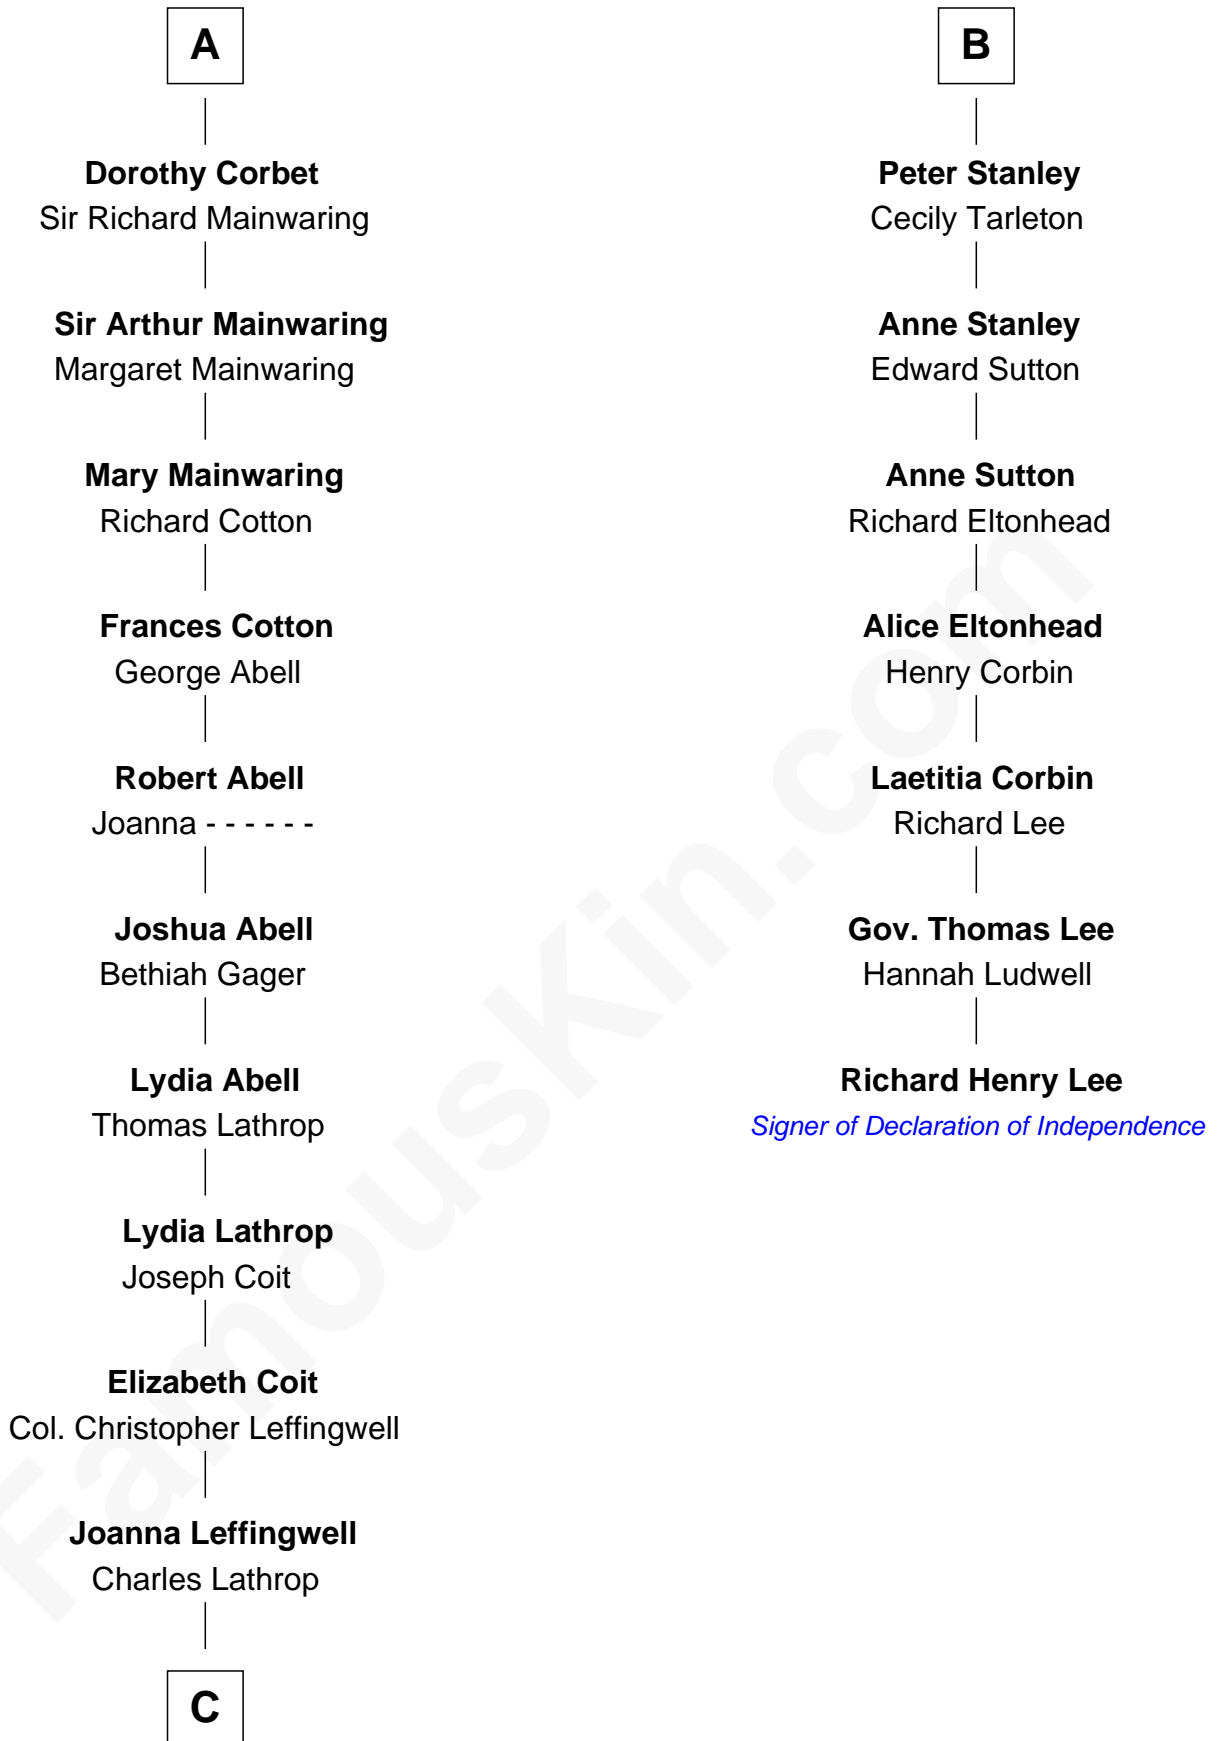

FamousKin.com Relationship Chart of

Allen Dulles

5th Director of the C.I.A.

13th cousin 7 times removed of

Richard Henry Lee

Signer of the Declaration of Independence

C

—
Harriet Wadsworth Lathrop

Rev. Miron Winslow

—
Harriet Lathrop Winslow

Rev. John Welsh Dulles

—
Allen Macy Dulles

Edith Foster

—
Allen Dulles

5th Director of the C.I.A.

FamousKin.com