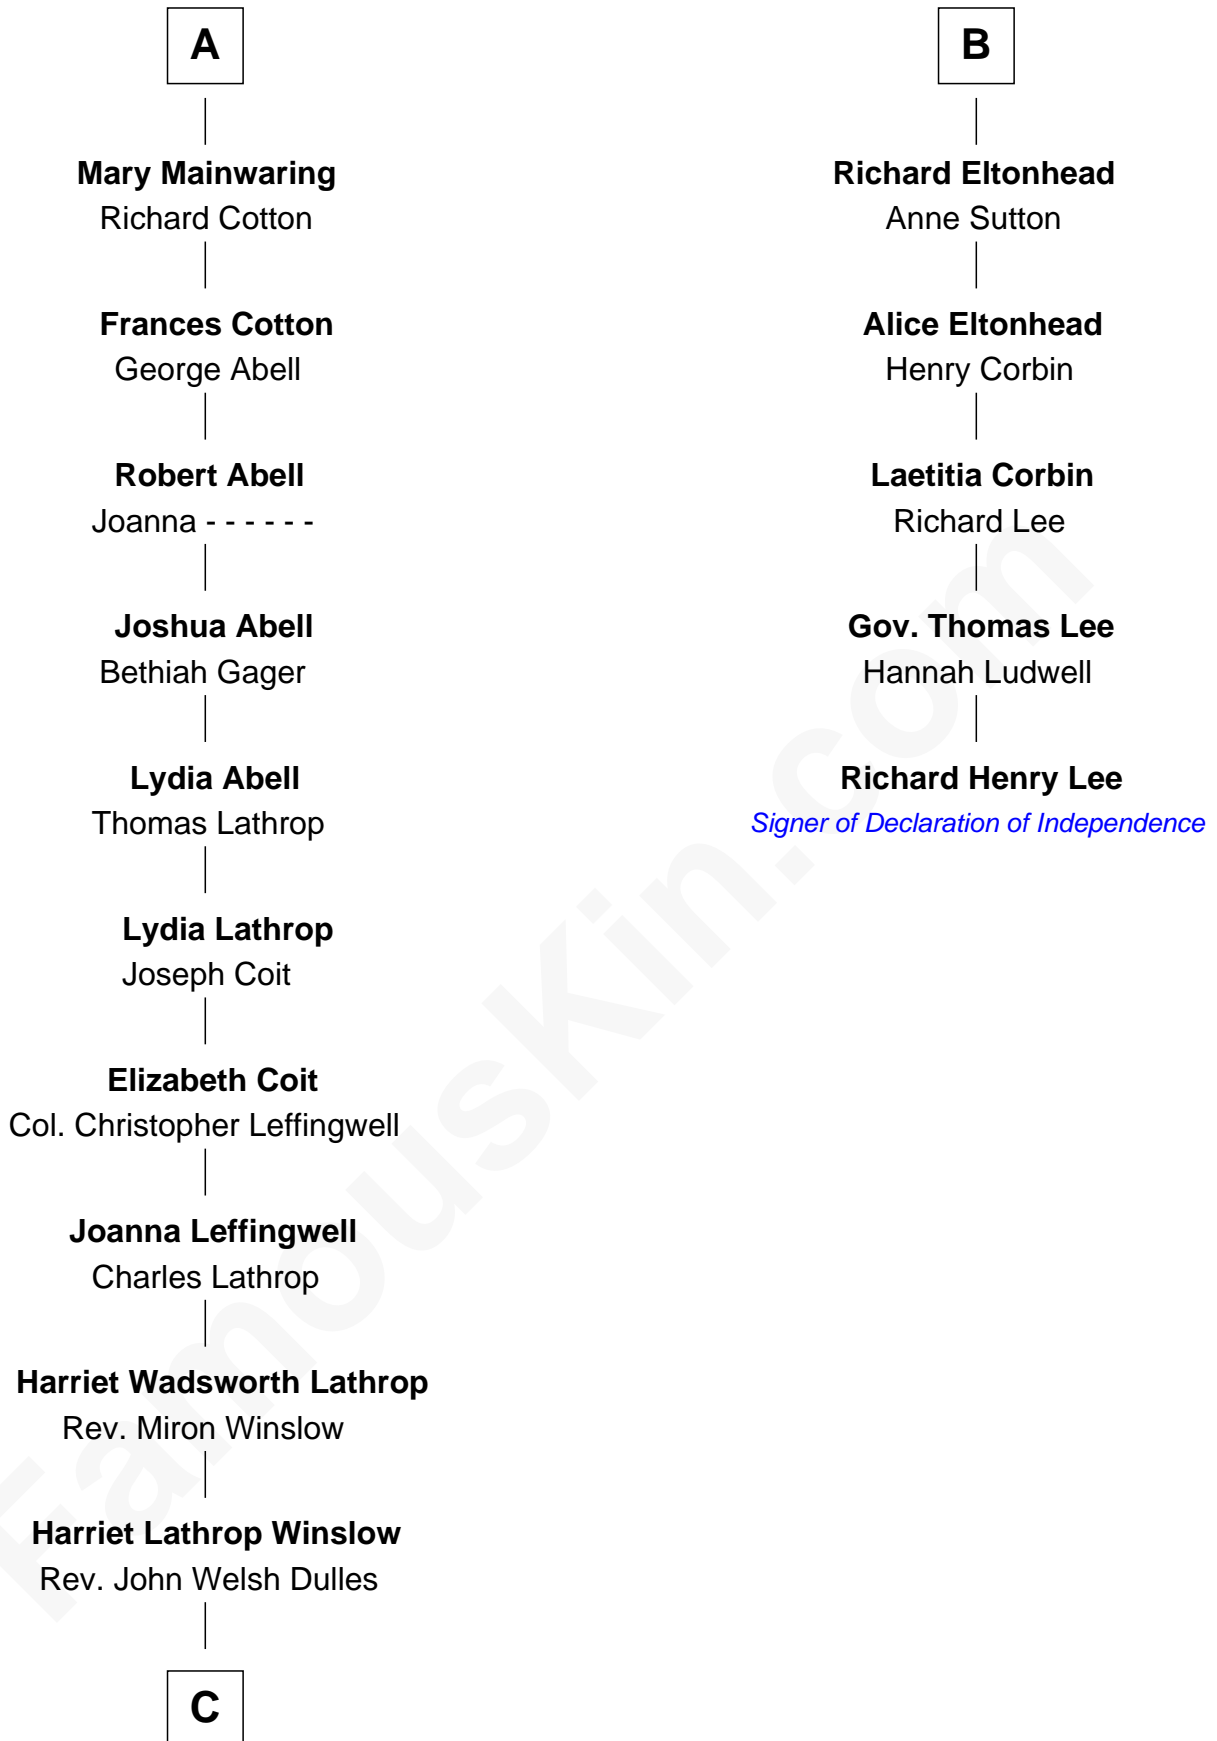

# FamousKin.com Relationship Chart of

**Allen Dulles**

*5th Director of the C.I.A.*

11th cousin 7 times removed of

**Richard Henry Lee**

*Signer of the Declaration of Independence*

**Sir Richard Fitzalan**

Elizabeth de Bohun

**C**

Allen Macy Dulles

Edith Foster

Allen Dulles

*5th Director of the C.I.A.*

FamousKin.com