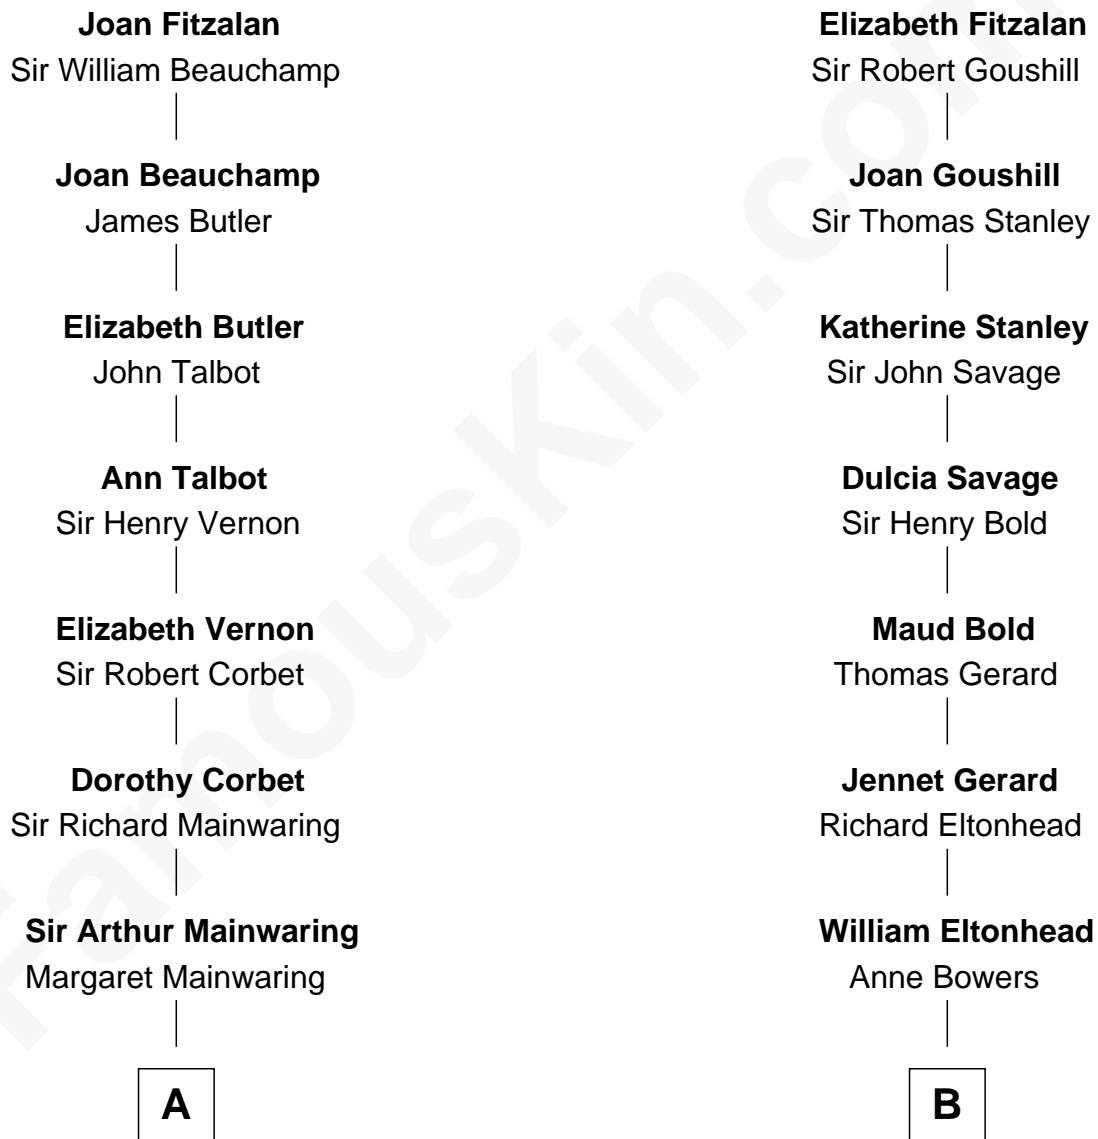

# FamousKin.com Relationship Chart of

**Allen Dulles**

*5th Director of the C.I.A.*

11th cousin 7 times removed of

**Richard Henry Lee**

*Signer of the Declaration of Independence*

**Sir Richard Fitzalan**

Elizabeth de Bohun