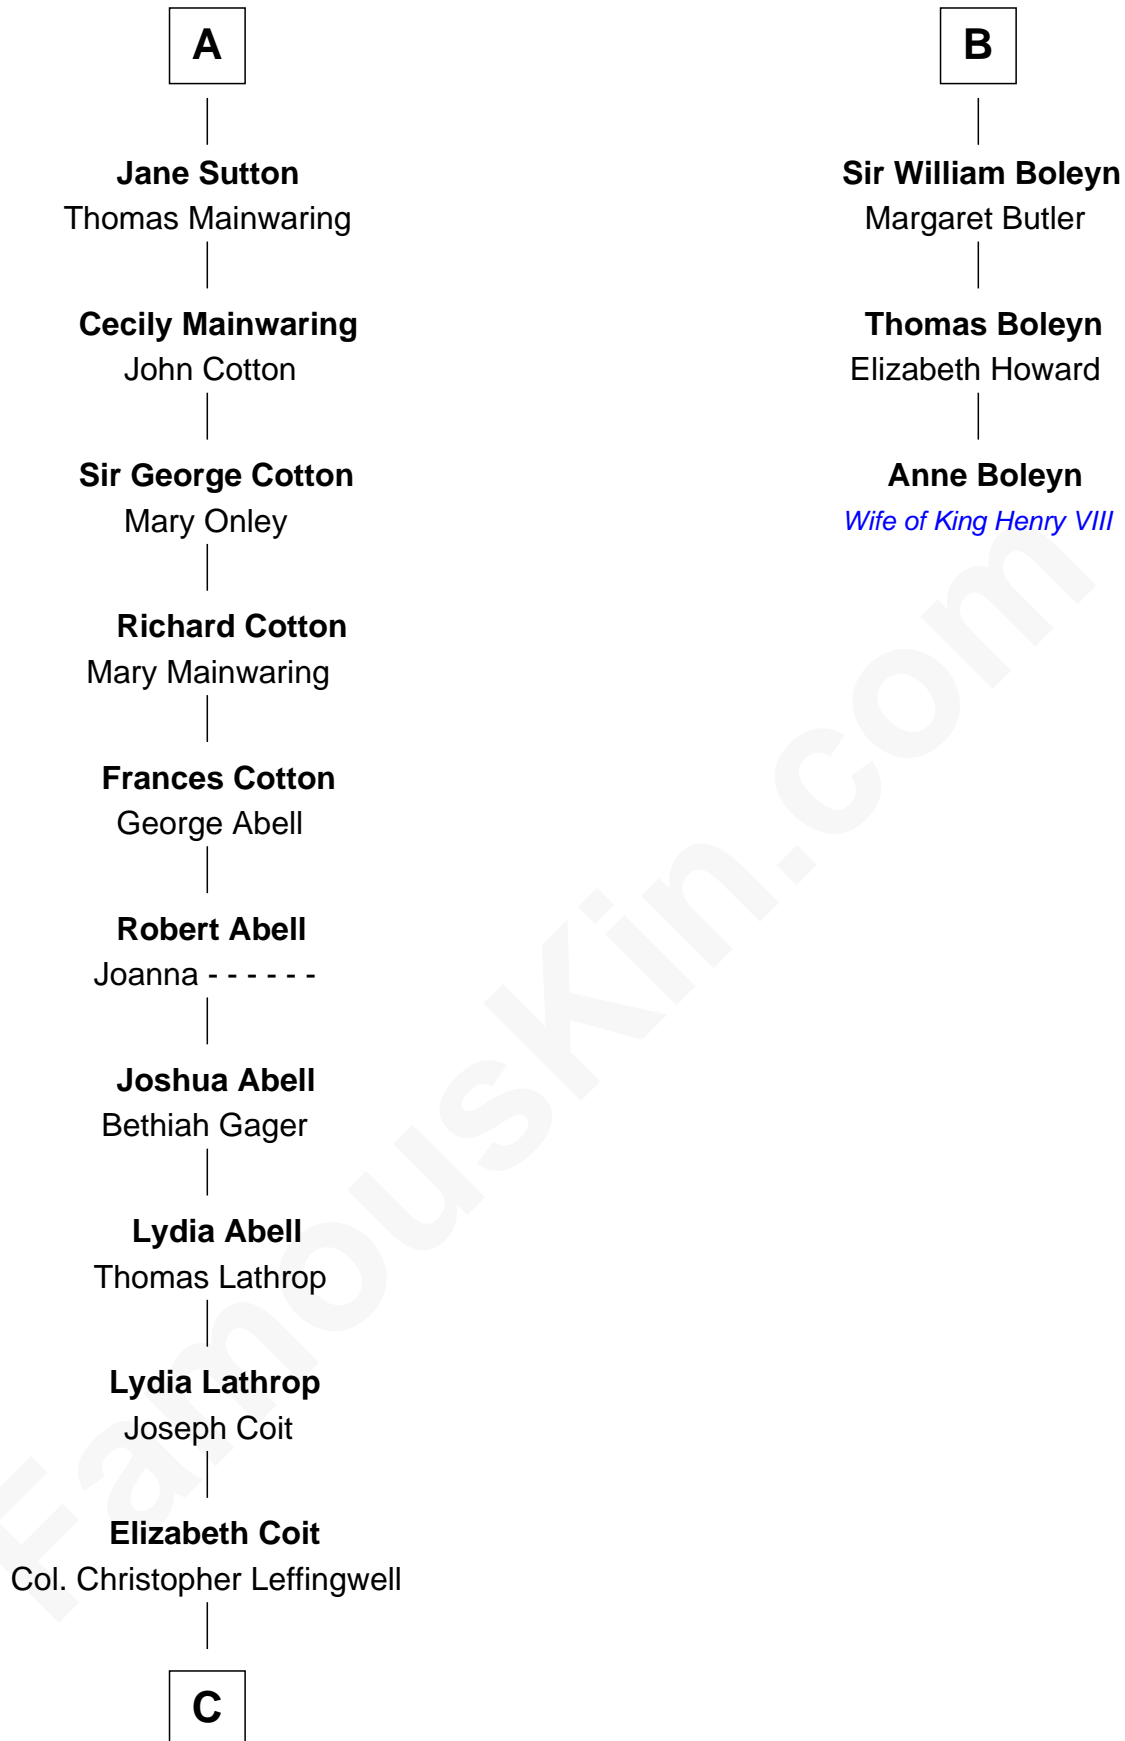

FamousKin.com Relationship Chart of

Allen Dulles

5th Director of the C.I.A.

9th cousin 12 times removed of

Anne Boleyn

2nd Wife of King Henry VIII

C

—
Joanna Leffingwell

Charles Lathrop

—
Harriet Wadsworth Lathrop

Rev. Miron Winslow

—
Harriet Lathrop Winslow

Rev. John Welsh Dulles

—
Allen Macy Dulles

Edith Foster

—
Allen Dulles