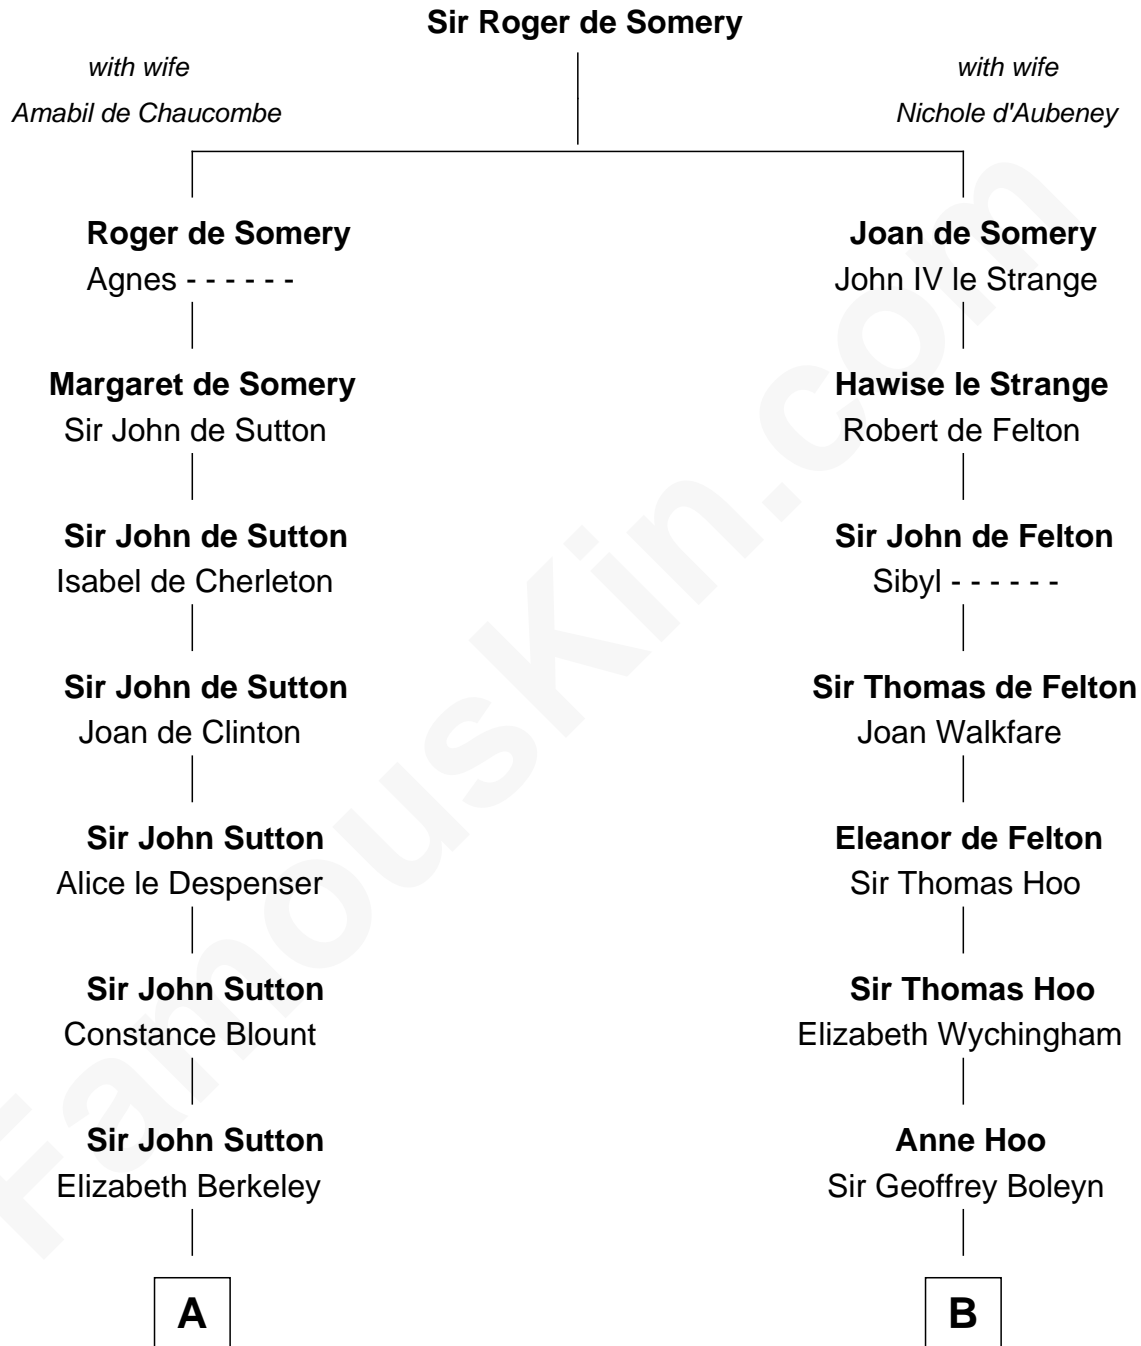

FamousKin.com Relationship Chart of

Allen Dulles

5th Director of the C.I.A.

9th cousin 12 times removed of

Anne Boleyn

2nd Wife of King Henry VIII

C

—
Joanna Leffingwell

Charles Lathrop

—
Harriet Wadsworth Lathrop

Rev. Miron Winslow

—
Harriet Lathrop Winslow

Rev. John Welsh Dulles

—
Allen Macy Dulles

Edith Foster

—
Allen Dulles