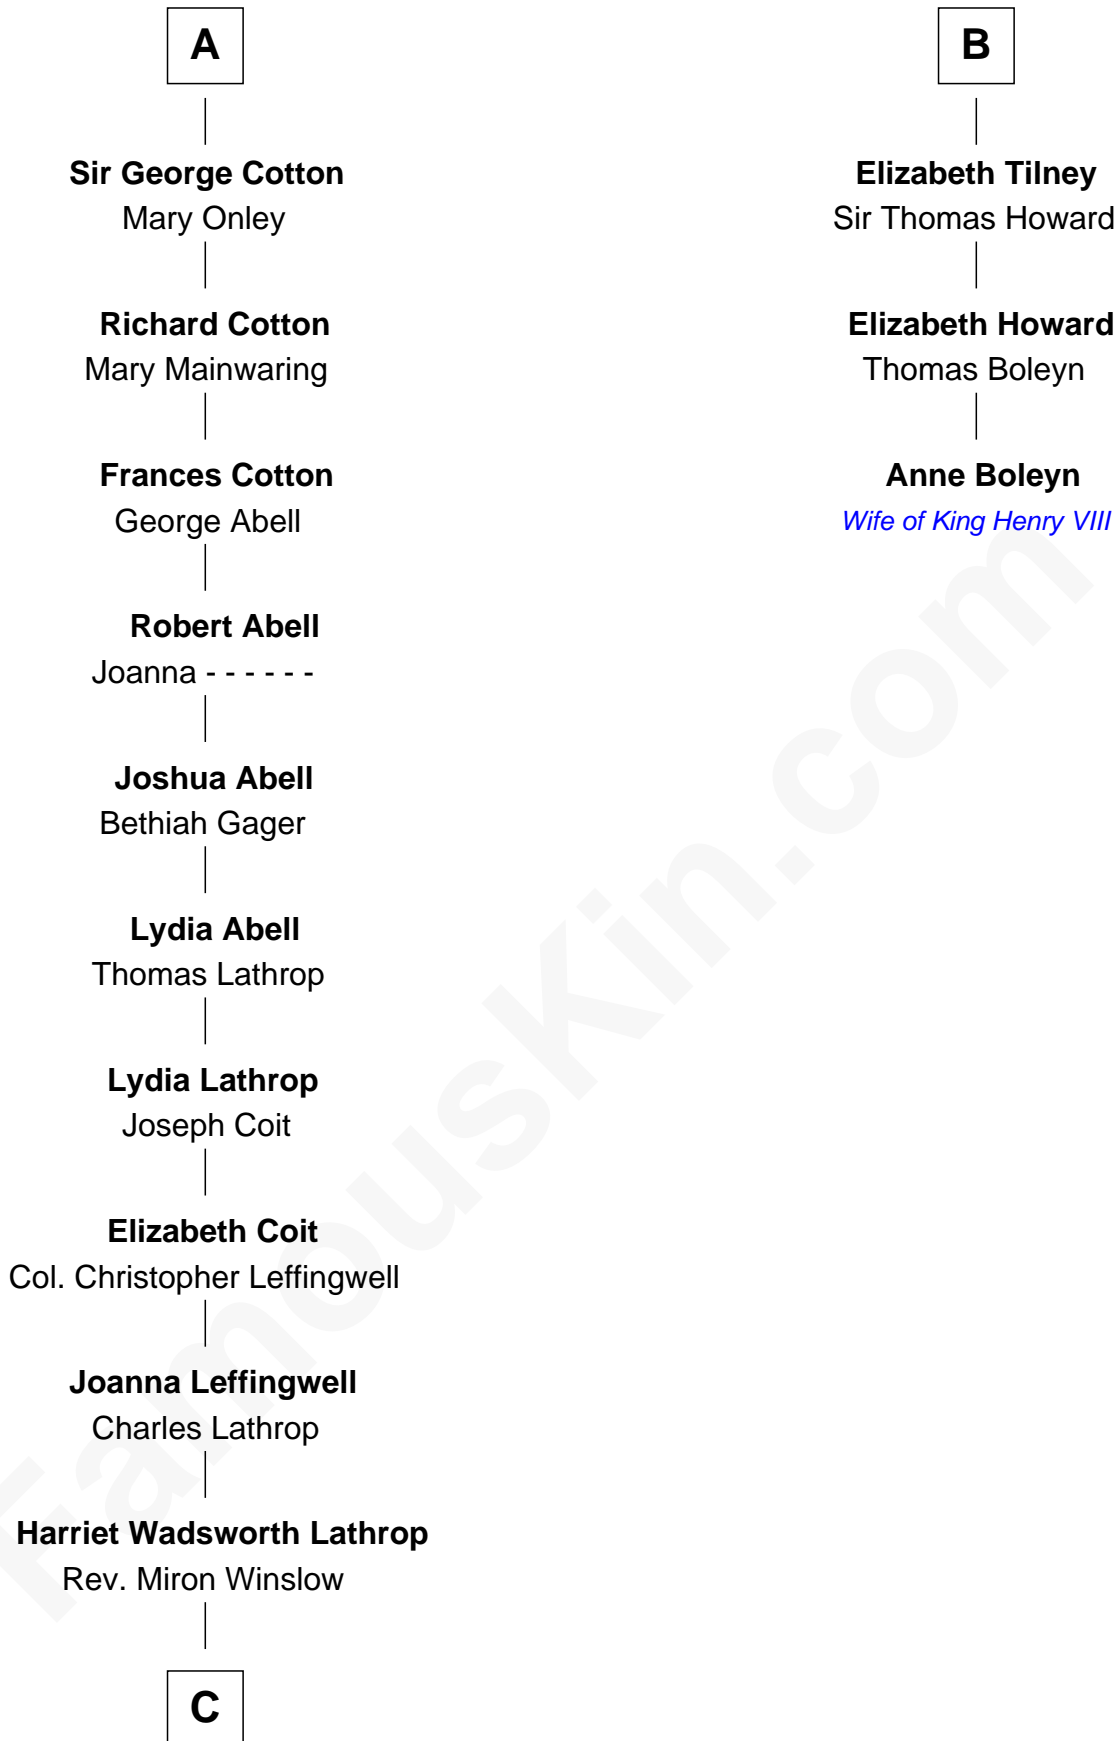

# FamousKin.com Relationship Chart of

**Allen Dulles**

*5th Director of the C.I.A.*

9th cousin 10 times removed of

**Anne Boleyn**

*2nd Wife of King Henry VIII*

**Sir William de Cantilupe**

Eve de Braiose

**C**

**Harriet Lathrop Winslow**

Rev. John Welsh Dulles

**Allen Macy Dulles**

Edith Foster

**Allen Dulles**

*5th Director of the C.I.A.*

FamousKin.com