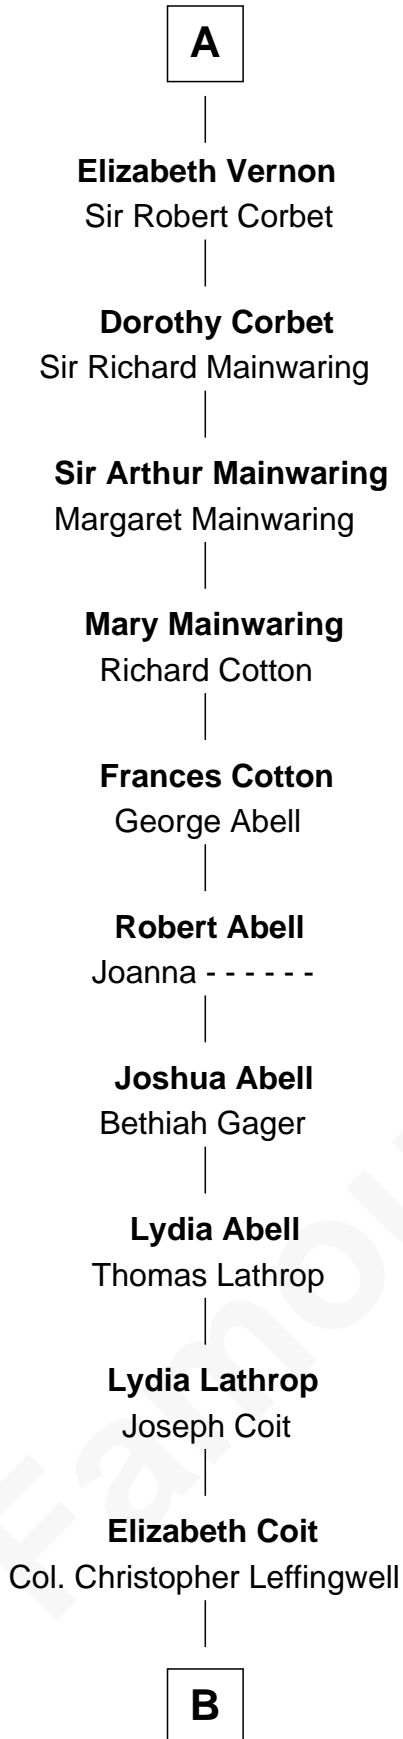

# FamousKin.com Relationship Chart of

**Allen Dulles**

*5th Director of the C.I.A.*

7th cousin 14 times removed of

**King Henry VIII**

*King of England*

**B**

—  
**Joanna Leffingwell**

Charles Lathrop

—  
**Harriet Wadsworth Lathrop**

Rev. Miron Winslow

—  
**Harriet Lathrop Winslow**

Rev. John Welsh Dulles

—  
**Allen Macy Dulles**

Edith Foster

—  
**Allen Dulles**