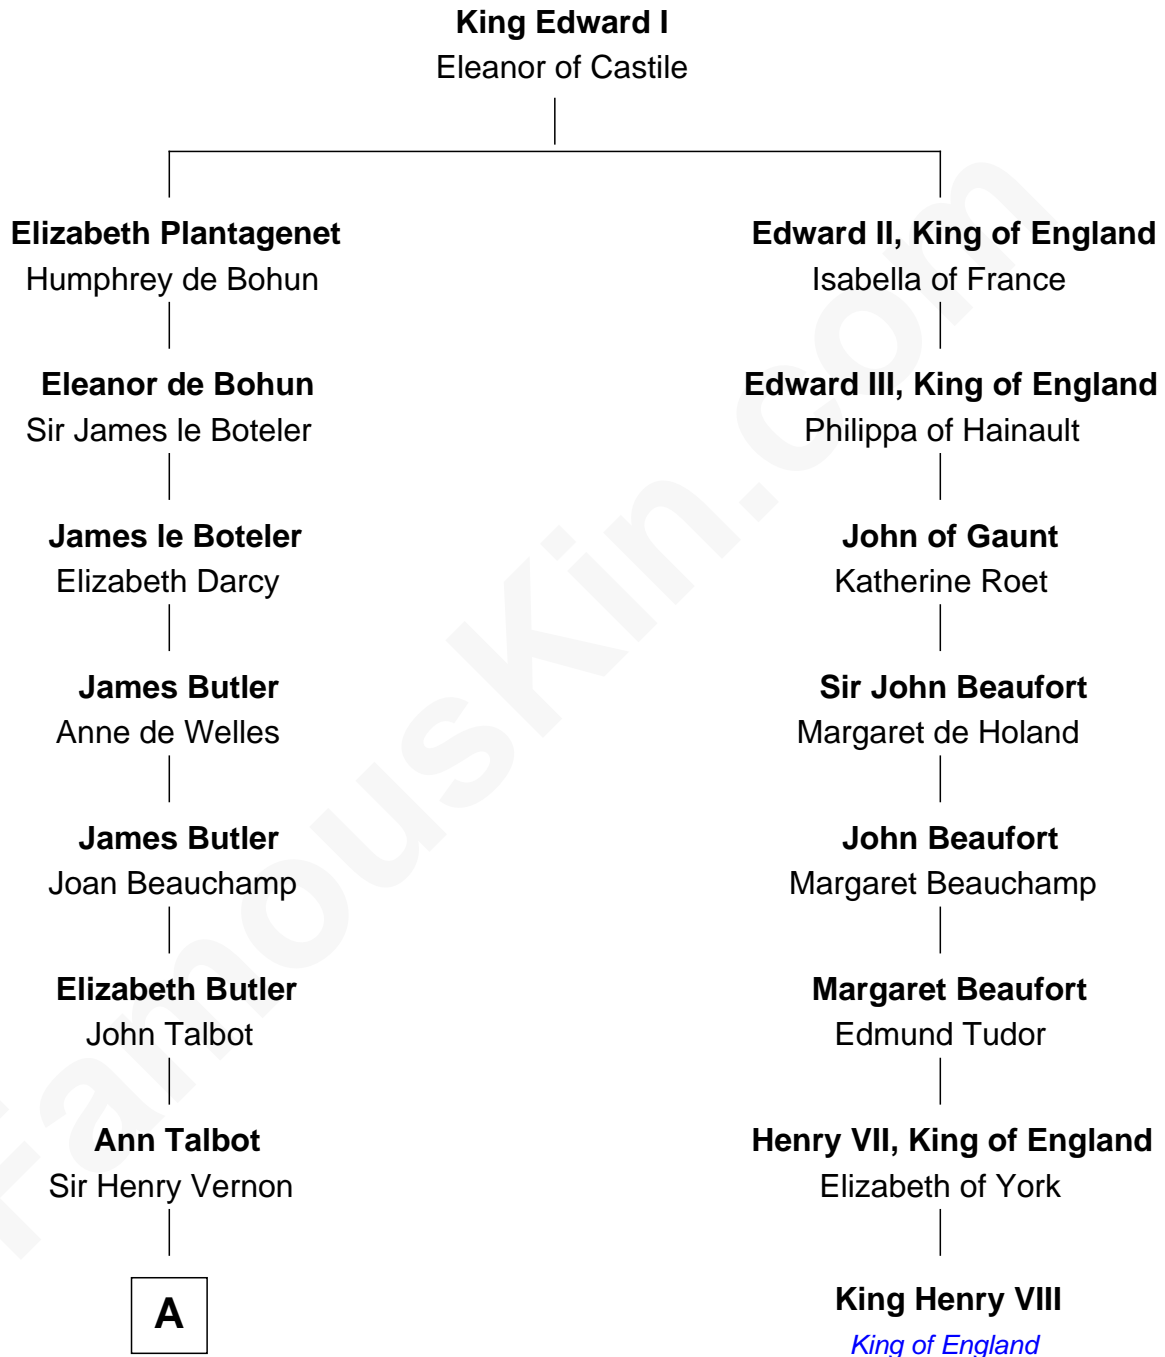

# FamousKin.com Relationship Chart of

**Allen Dulles**

*5th Director of the C.I.A.*

7th cousin 14 times removed of

**King Henry VIII**

*King of England*

**B**

—  
**Joanna Leffingwell**

Charles Lathrop

—  
**Harriet Wadsworth Lathrop**

Rev. Miron Winslow

—  
**Harriet Lathrop Winslow**

Rev. John Welsh Dulles

—  
**Allen Macy Dulles**

Edith Foster

—  
**Allen Dulles**