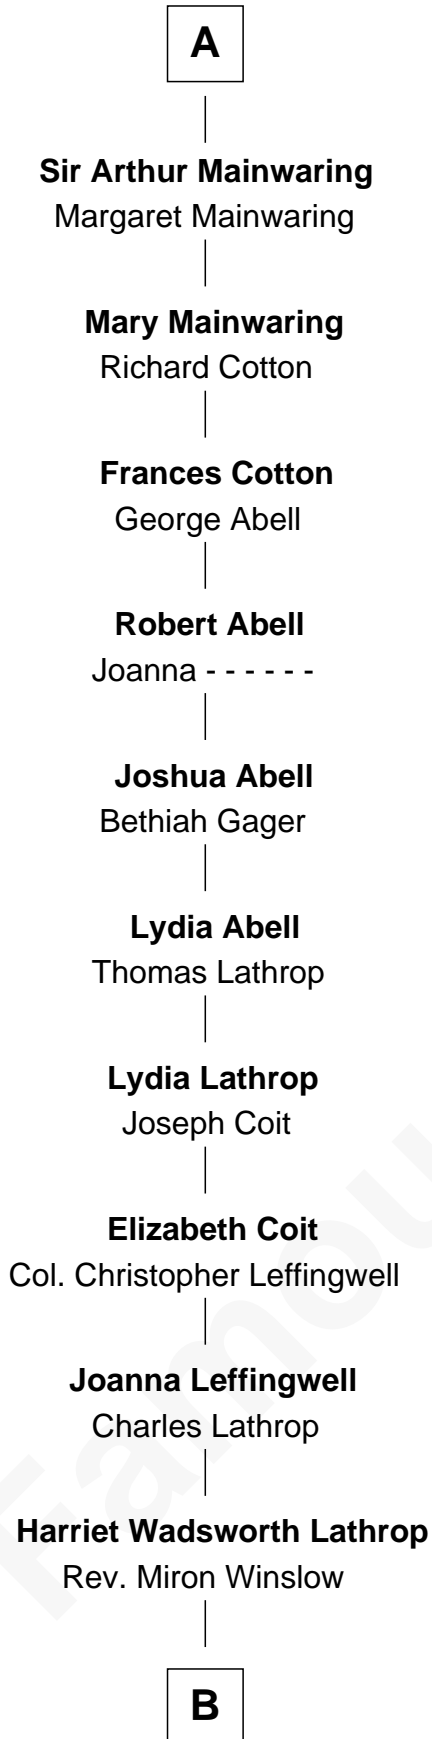

FamousKin.com Relationship Chart of

Allen Dulles

5th Director of the C.I.A.

7th cousin 12 times removed of

King Henry VIII

King of England

B

—
Harriet Lathrop Winslow

Rev. John Welsh Dulles

—
Allen Macy Dulles

Edith Foster

—
Allen Dulles

5th Director of the C.I.A.

FamousKin.com