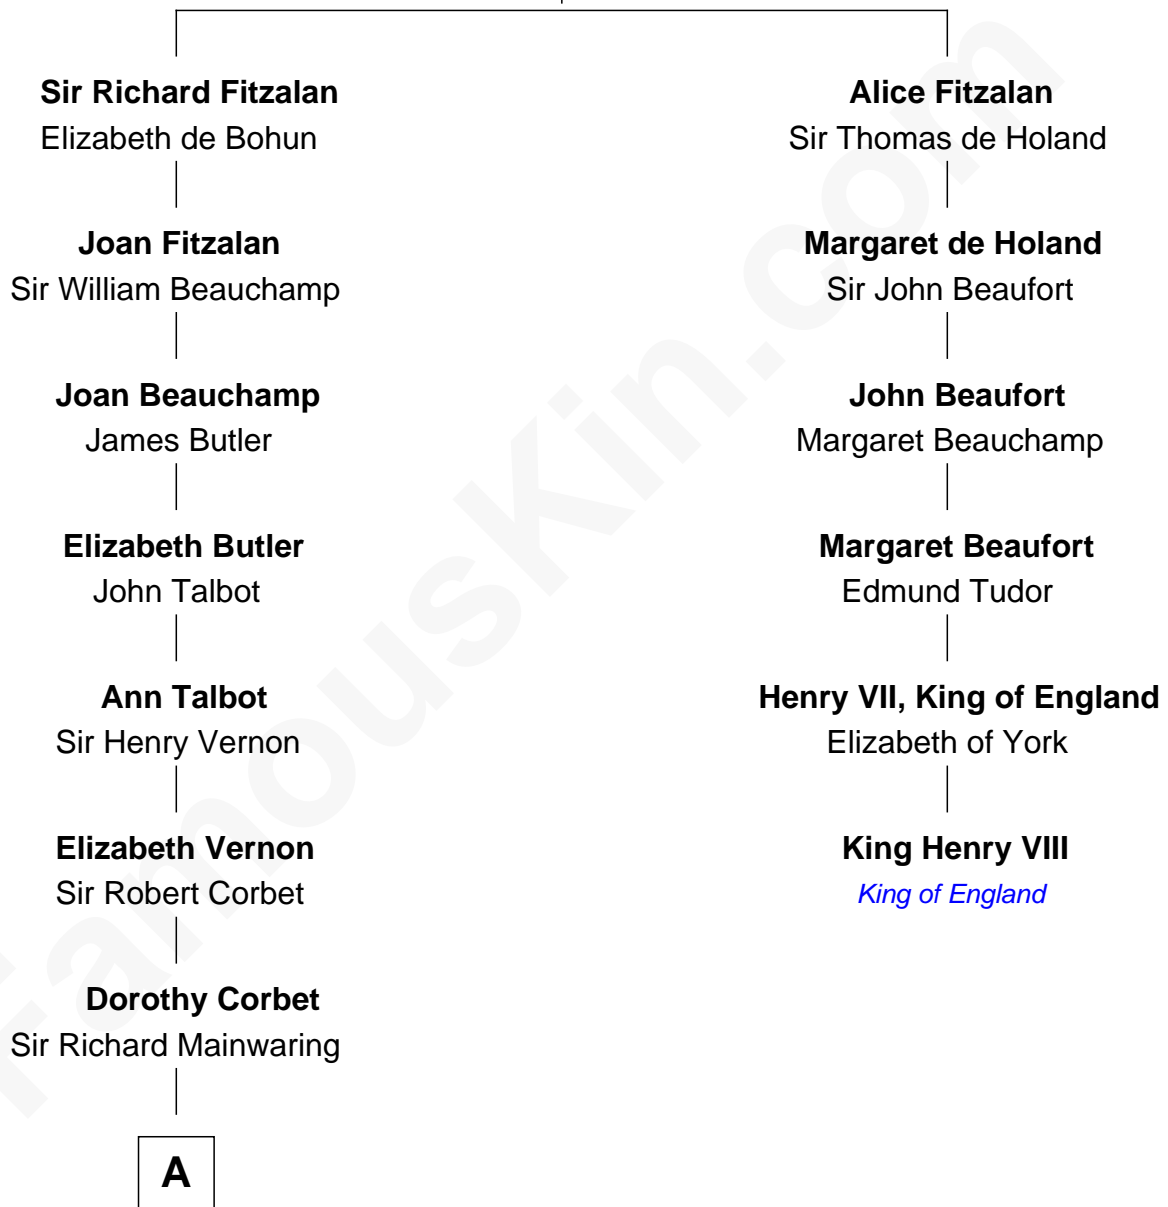

FamousKin.com Relationship Chart of

Allen Dulles

5th Director of the C.I.A.

5th cousin 14 times removed of

King Henry VIII

King of England

Richard Fitzalan
Eleanor Plantagenet

B

—
Harriet Lathrop Winslow

Rev. John Welsh Dulles

—
Allen Macy Dulles

Edith Foster

—
Allen Dulles

5th Director of the C.I.A.

FamousKin.com