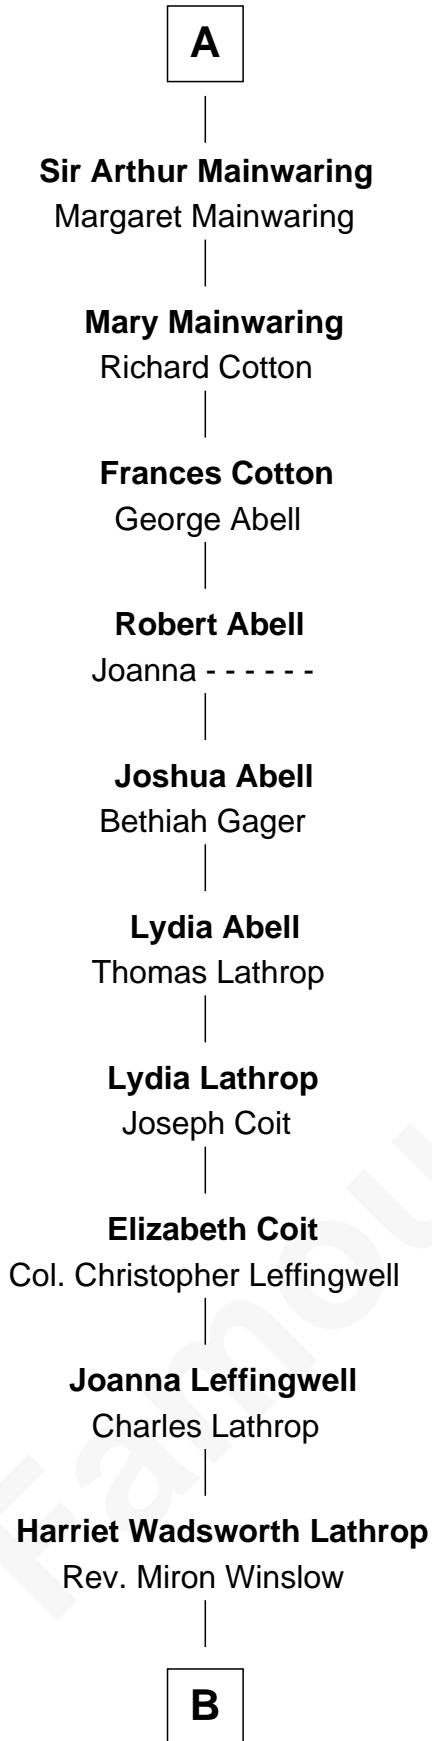

FamousKin.com Relationship Chart of

Allen Dulles

5th Director of the C.I.A.

5th cousin 14 times removed of

King Henry VIII

King of England

Richard Fitzalan
Eleanor Plantagenet

B

—
Harriet Lathrop Winslow

Rev. John Welsh Dulles

—
Allen Macy Dulles

Edith Foster

—
Allen Dulles

5th Director of the C.I.A.

FamousKin.com