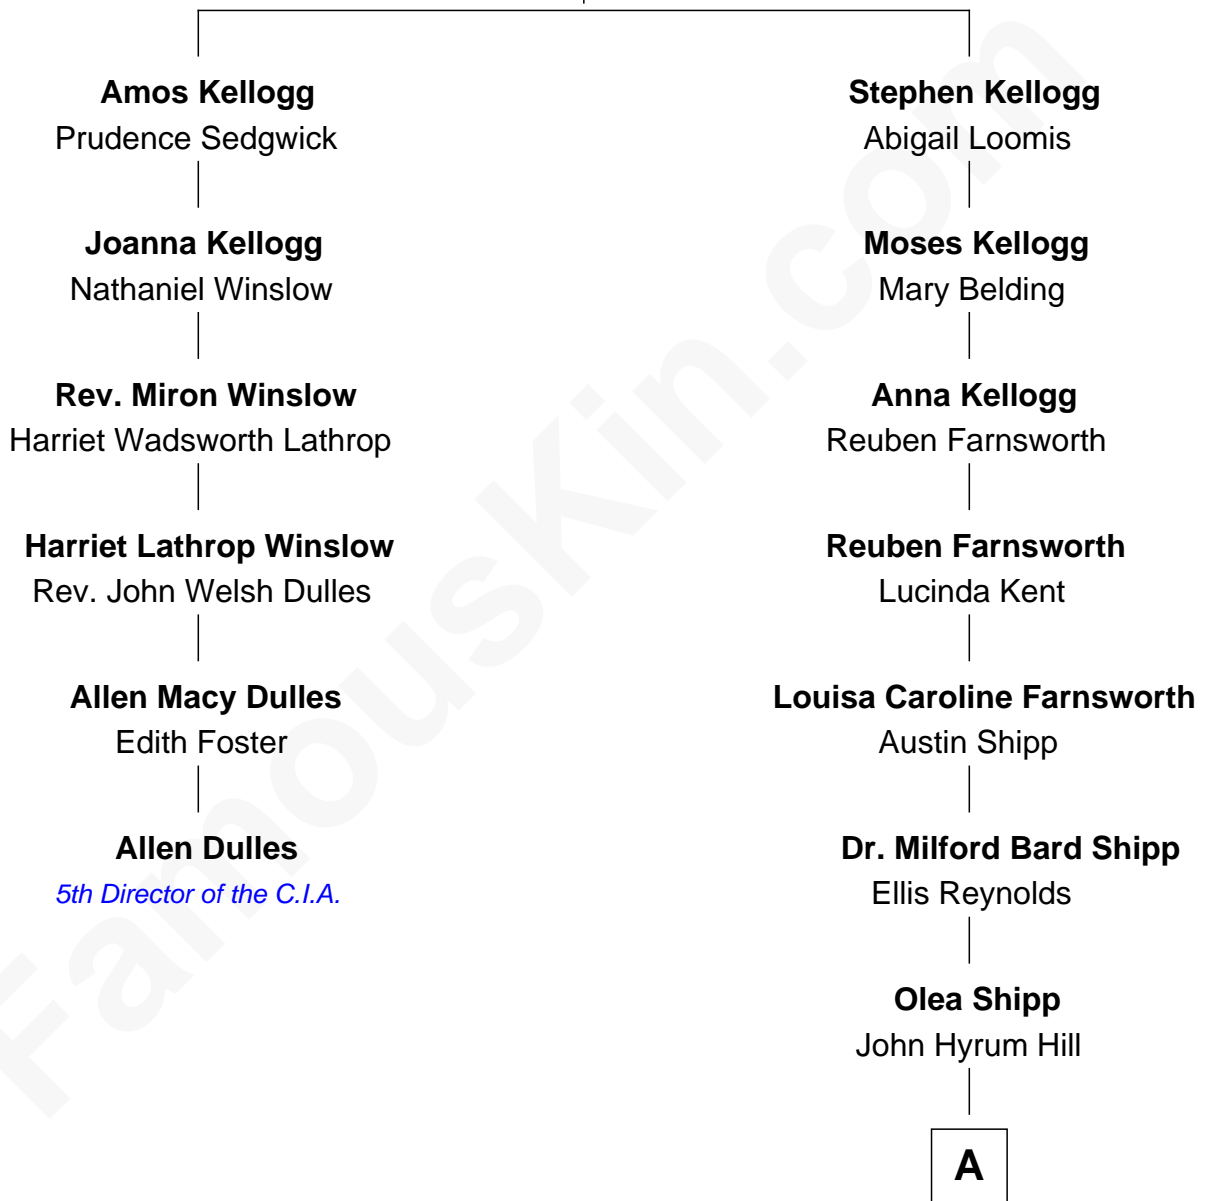

# FamousKin.com Relationship Chart of

**Allen Dulles**

*5th Director of the C.I.A.*

5th cousin 4 times removed of

**Amy Adams**

*Movie Actress*

**Stephen Kellogg**

Lydia Belden

**A**

**Olea Lorraine Hill**  
Frank Ralph Adams

**Richard Kent Adams**  
Kathryn Hicken

**Amy Adams**  
*Movie Actress*

FamousKin.com