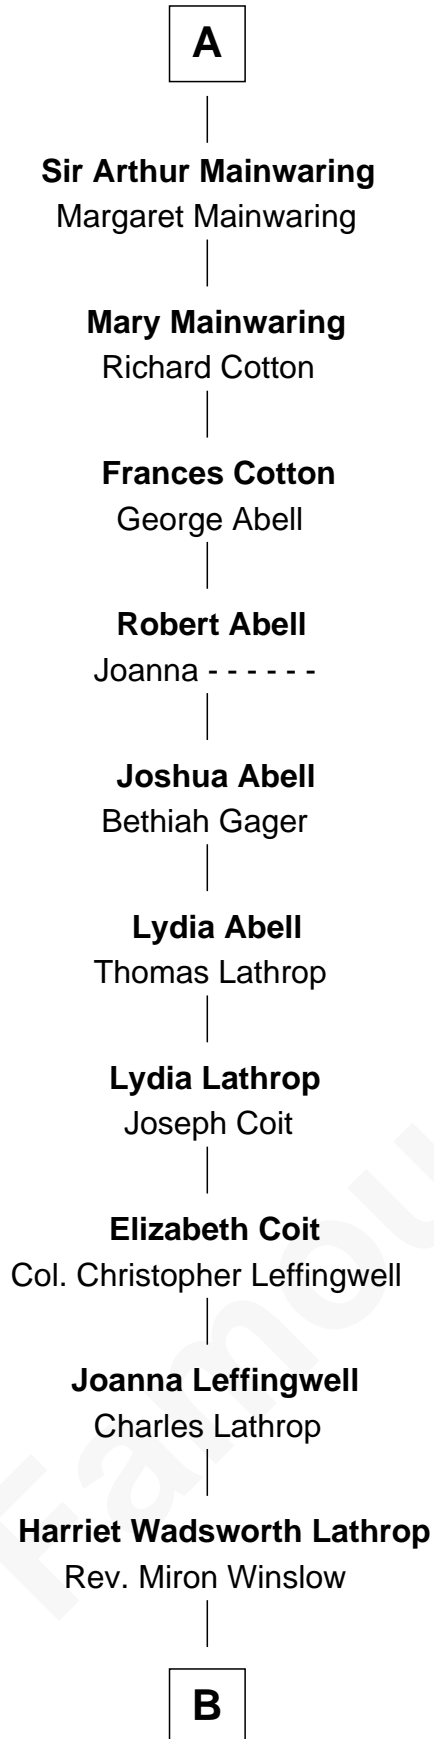

# FamousKin.com Relationship Chart of

**Allen Dulles**

*5th Director of the C.I.A.*

7th cousin 12 times removed of

**Jane Seymour**

*3rd Wife of King Henry VIII*

**Elizabeth de Badlesmere**

*with husband*  
Sir William de Bohun

*with husband*  
Sir Edmund Mortimer

**Elizabeth de Bohun**  
Sir Richard Fitzalan

**Sir Roger de Mortimer**  
Philippa de Montagu

**Joan Fitzalan**  
Sir William Beauchamp

**Edmund Mortimer**  
Philippa Plantagenet

**Joan Beauchamp**  
James Butler

**Elizabeth Mortimer**  
Sir Henry Percy

**Elizabeth Butler**  
John Talbot

**Elizabeth Percy**  
Sir John Clifford

**Ann Talbot**  
Sir Henry Vernon

**Mary Clifford**  
Sir Philip Wentworth

**Elizabeth Vernon**  
Sir Robert Corbet

**Sir Henry Wentworth**  
Anne Say

**Dorothy Corbet**  
Sir Richard Mainwaring

**Margery Wentworth**  
Sir John Seymour

**A**

**Jane Seymour**  
*Wife of King Henry VIII*