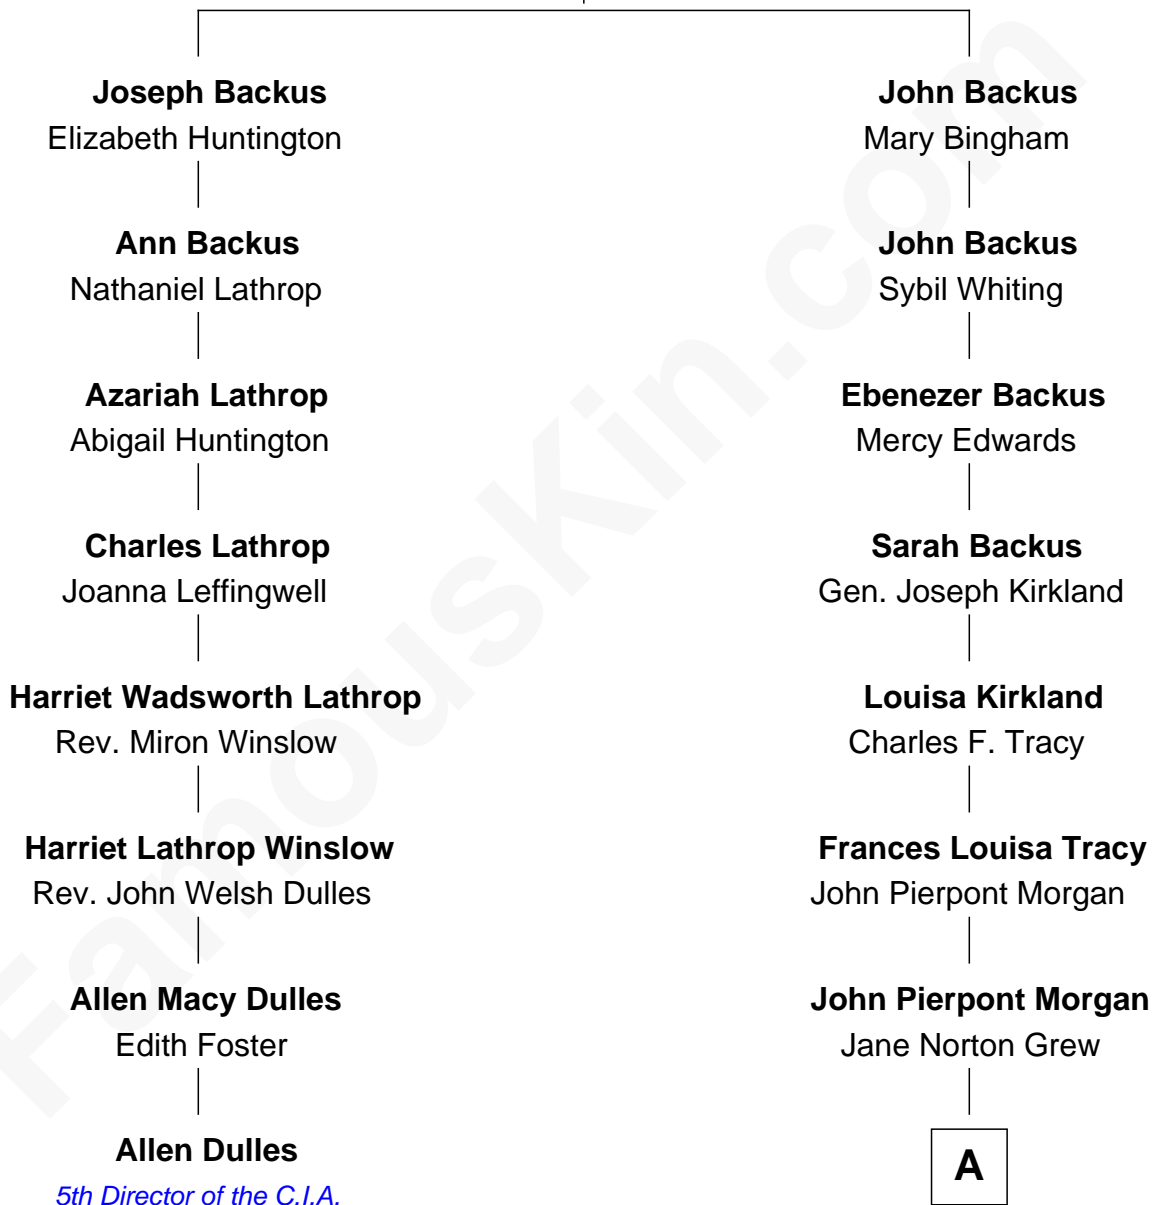

# FamousKin.com Relationship Chart of

**Allen Dulles**

*5th Director of the C.I.A.*

7th cousin 1 time removed of

**John Adams Morgan**

*1952 Olympic Sailing Gold Medalist*

**William Backus**

Elizabeth Pratt

A

**Henry Sturgis Morgan**  
Catherine Frances Lovering Adams

**John Adams Morgan**  
*Olympic Gold Medalist*

FamousKin.com