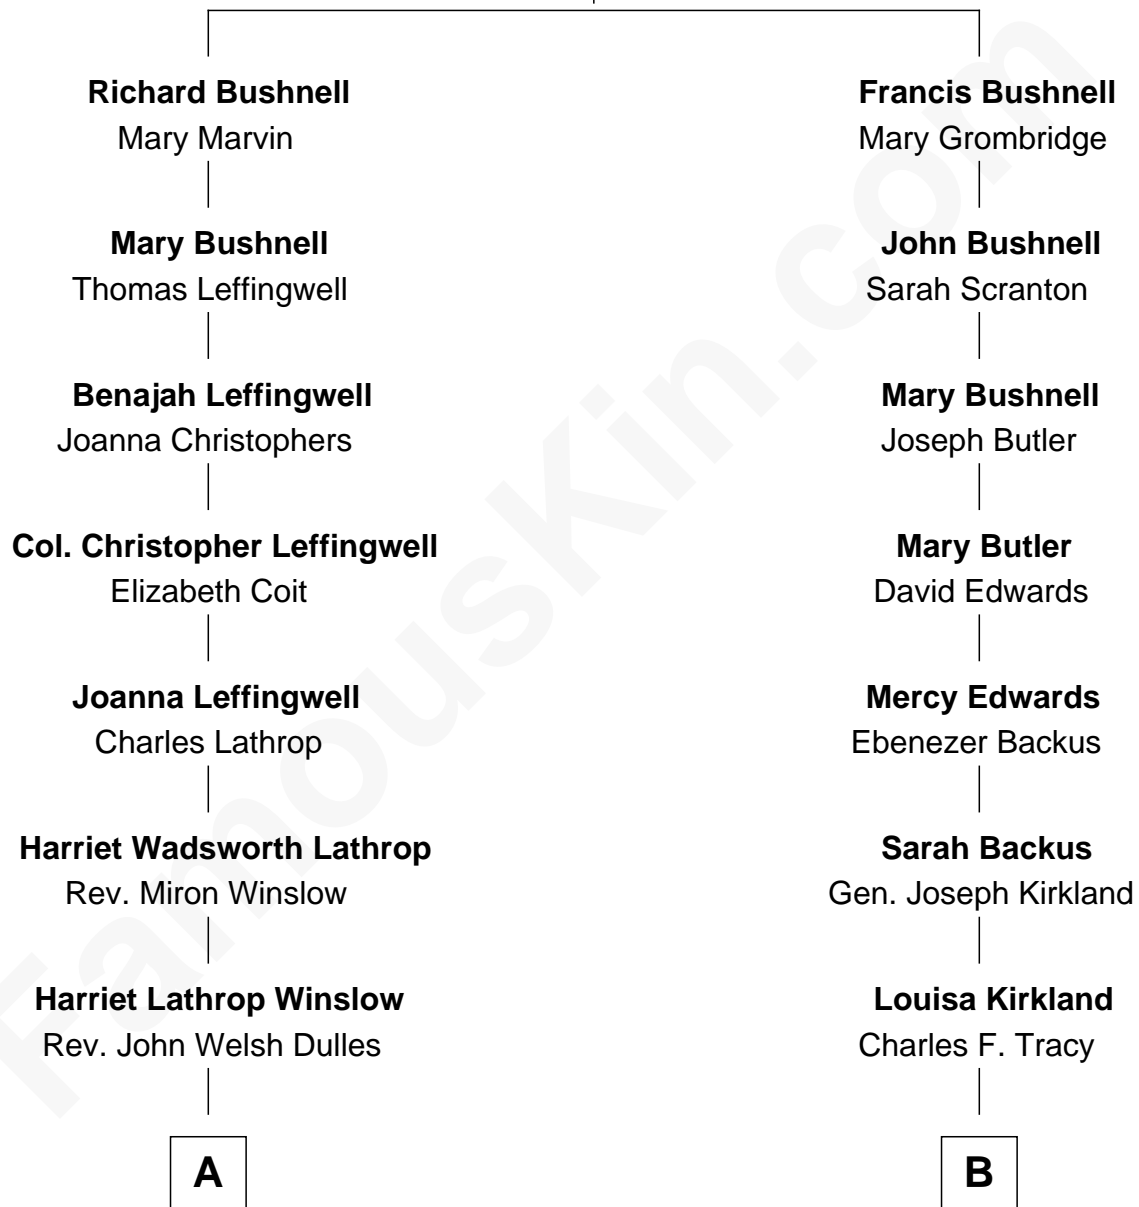

# FamousKin.com Relationship Chart of

**Allen Dulles**

*5th Director of the C.I.A.*

8th cousin 2 times removed of

**John Adams Morgan**

*1952 Olympic Sailing Gold Medalist*

**Francis Bushnell**

Ferris Quenell

**A**

**Allen Macy Dulles**

Edith Foster

**Allen Dulles**

*5th Director of the C.I.A.*

**B**

**Frances Louisa Tracy**

John Pierpont Morgan