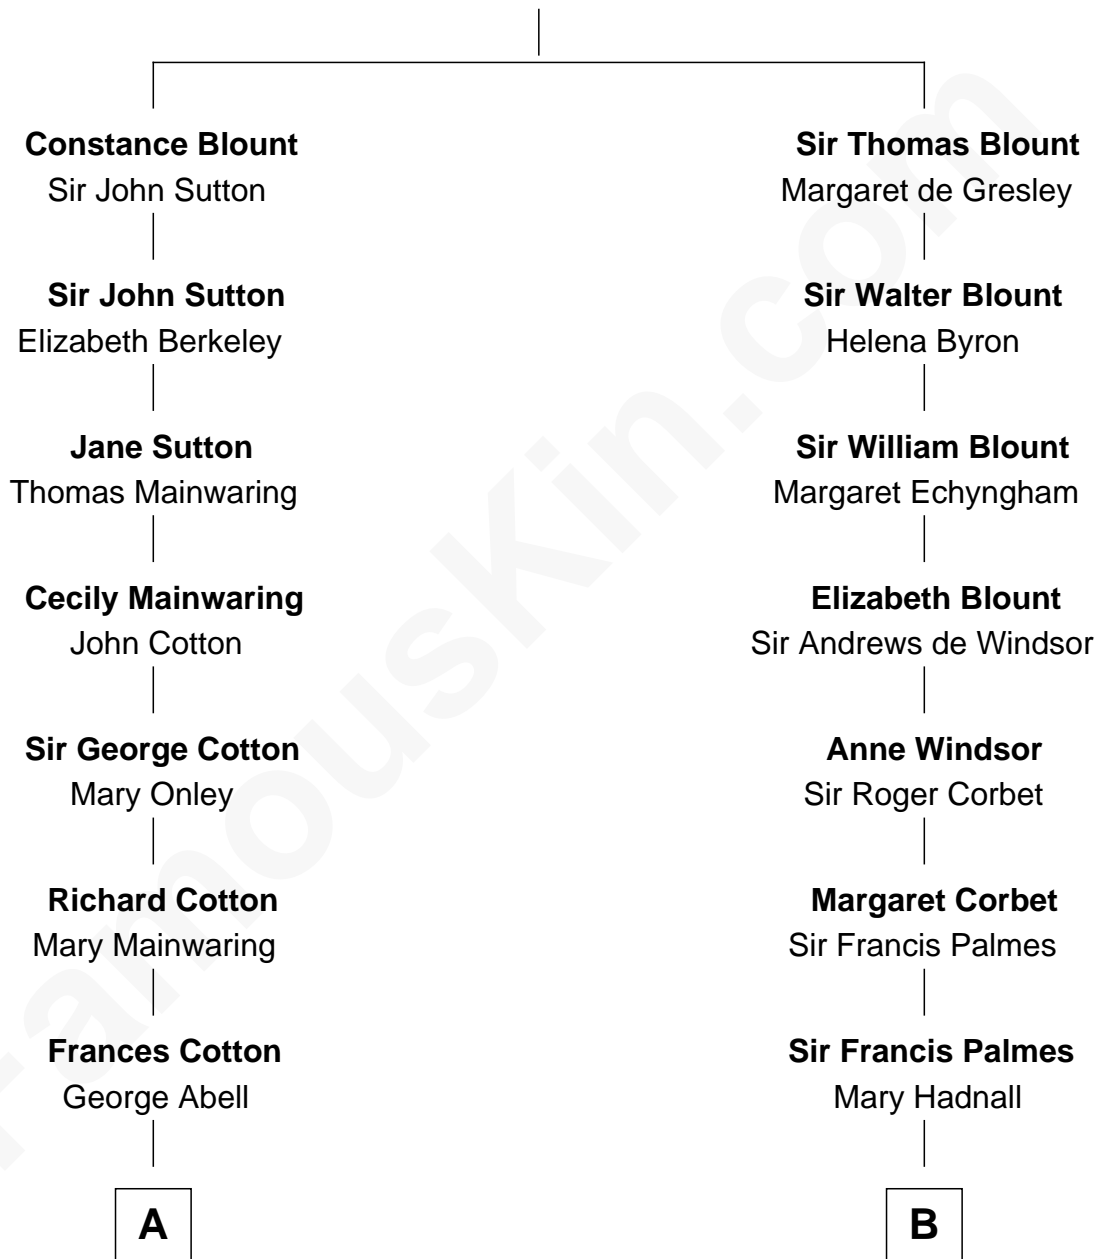

FamousKin.com Relationship Chart of

Allen Dulles

5th Director of the C.I.A.

16th cousin 3 times removed of

Benedict Cumberbatch

Movie, Television and Stage Actor

Sir Walter Blount

Sancha de Ayala