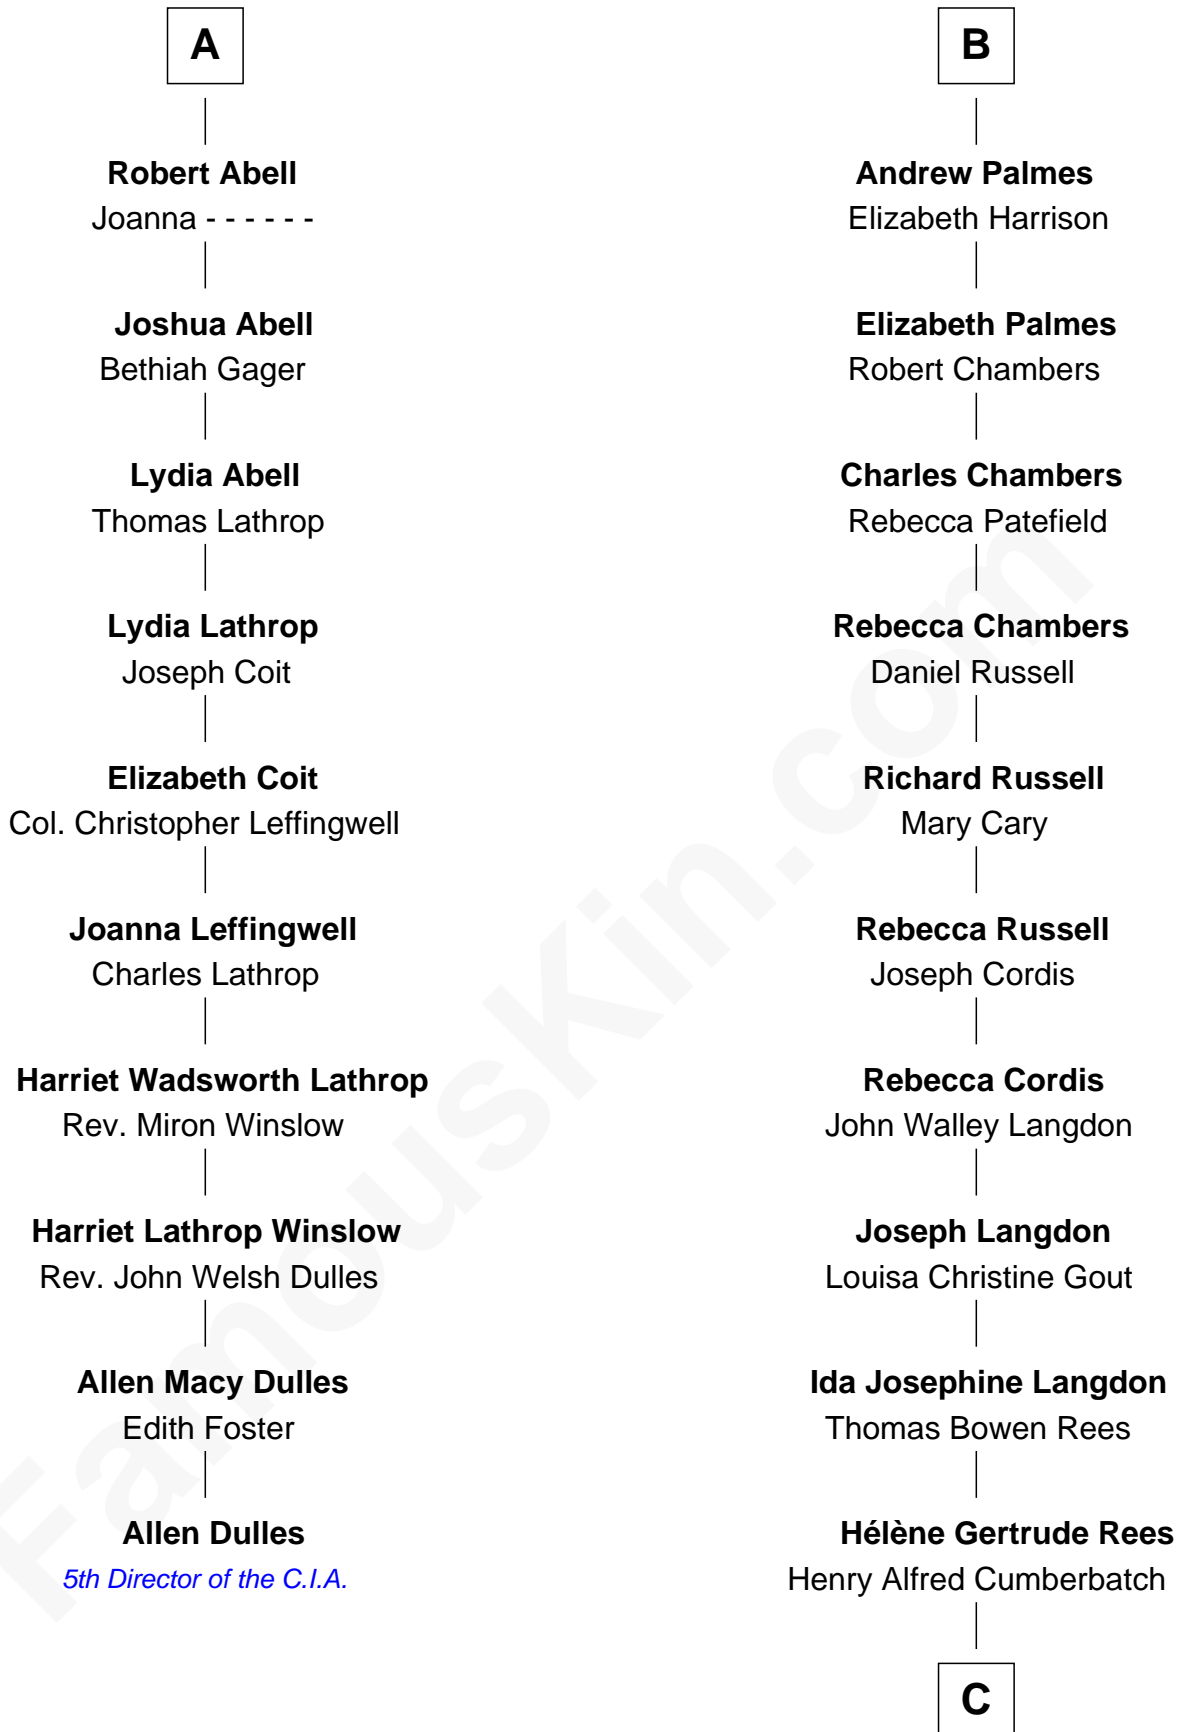

FamousKin.com Relationship Chart of

Allen Dulles

5th Director of the C.I.A.

16th cousin 3 times removed of

Benedict Cumberbatch

Movie, Television and Stage Actor

Sir Walter Blount

Sancha de Ayala