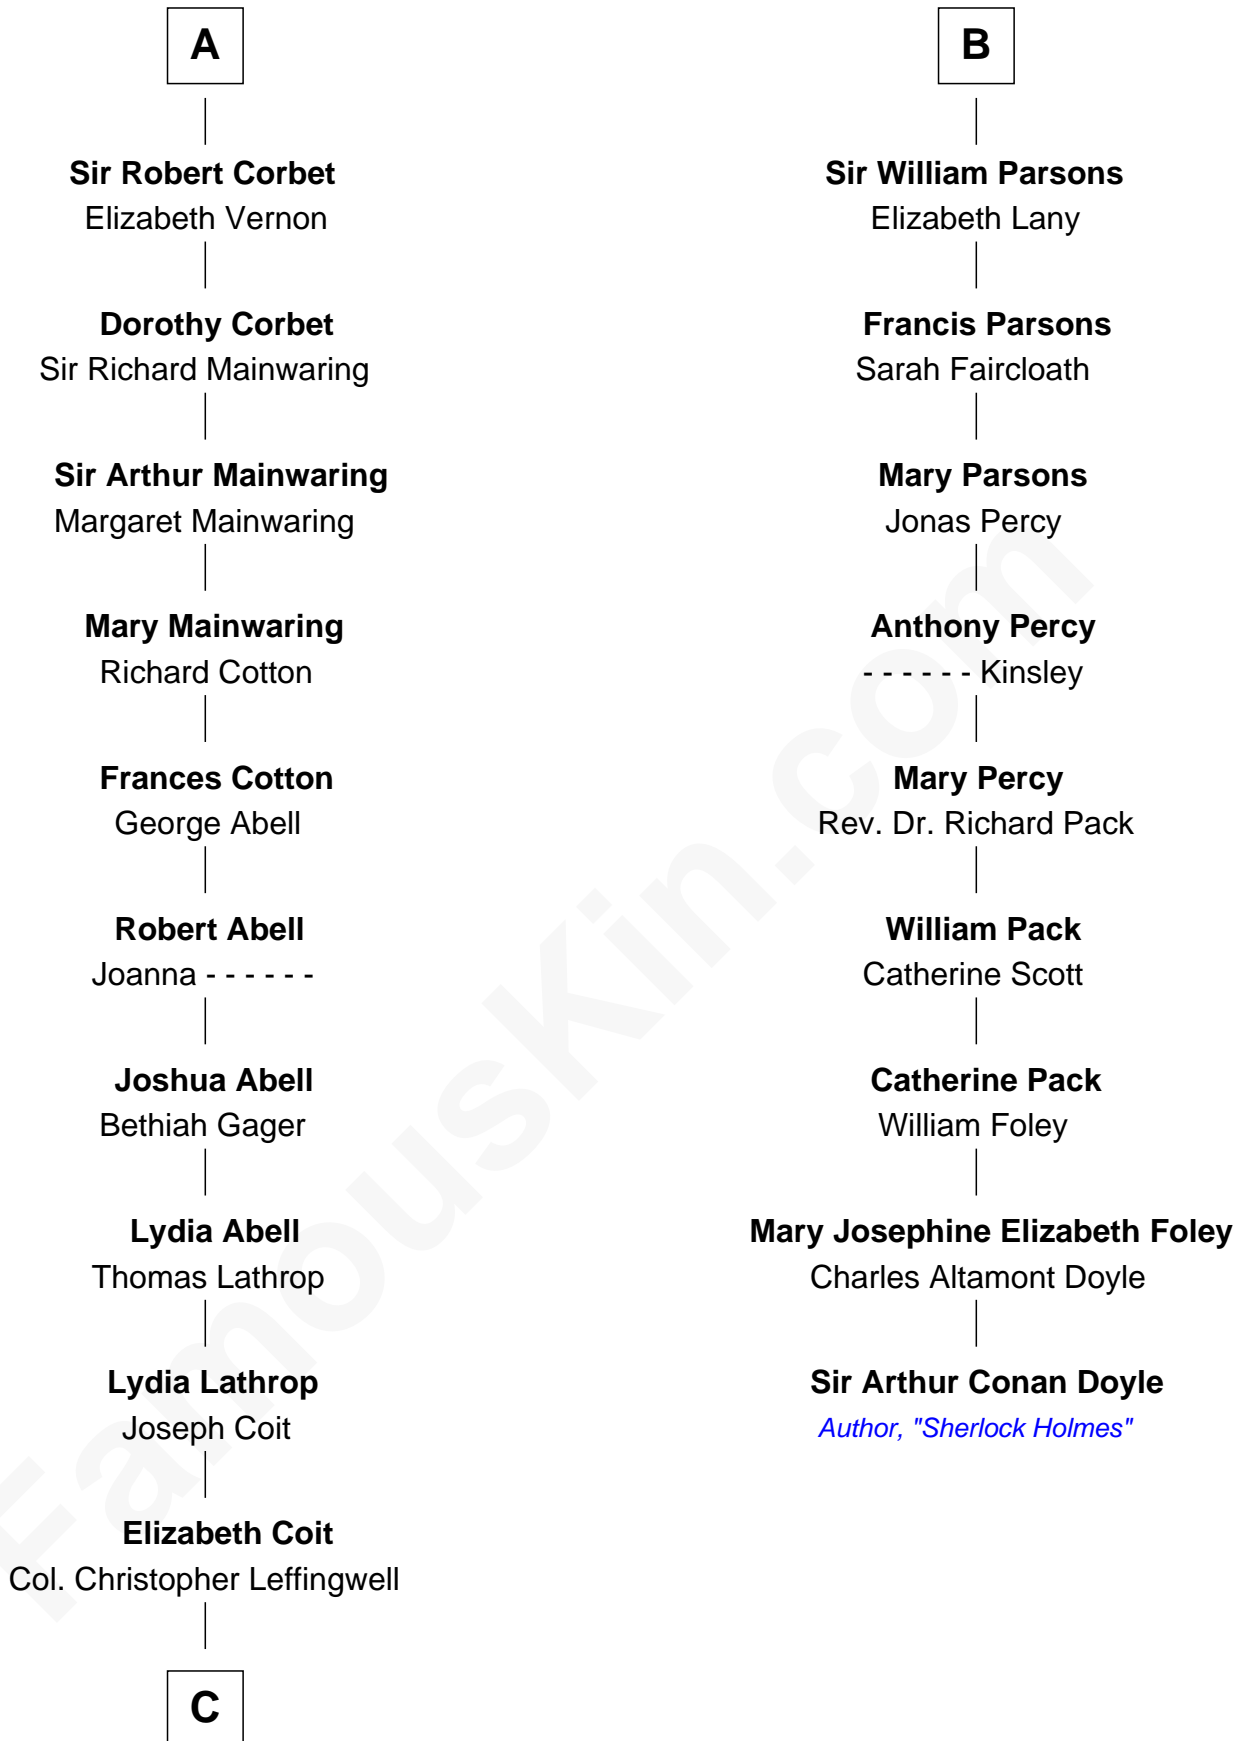

FamousKin.com Relationship Chart of

Allen Dulles

5th Director of the C.I.A.

15th cousin 6 times removed of

Sir Arthur Conan Doyle

Author, "Sherlock Holmes"

Sir Henry de Grey

Elizabeth Talbot