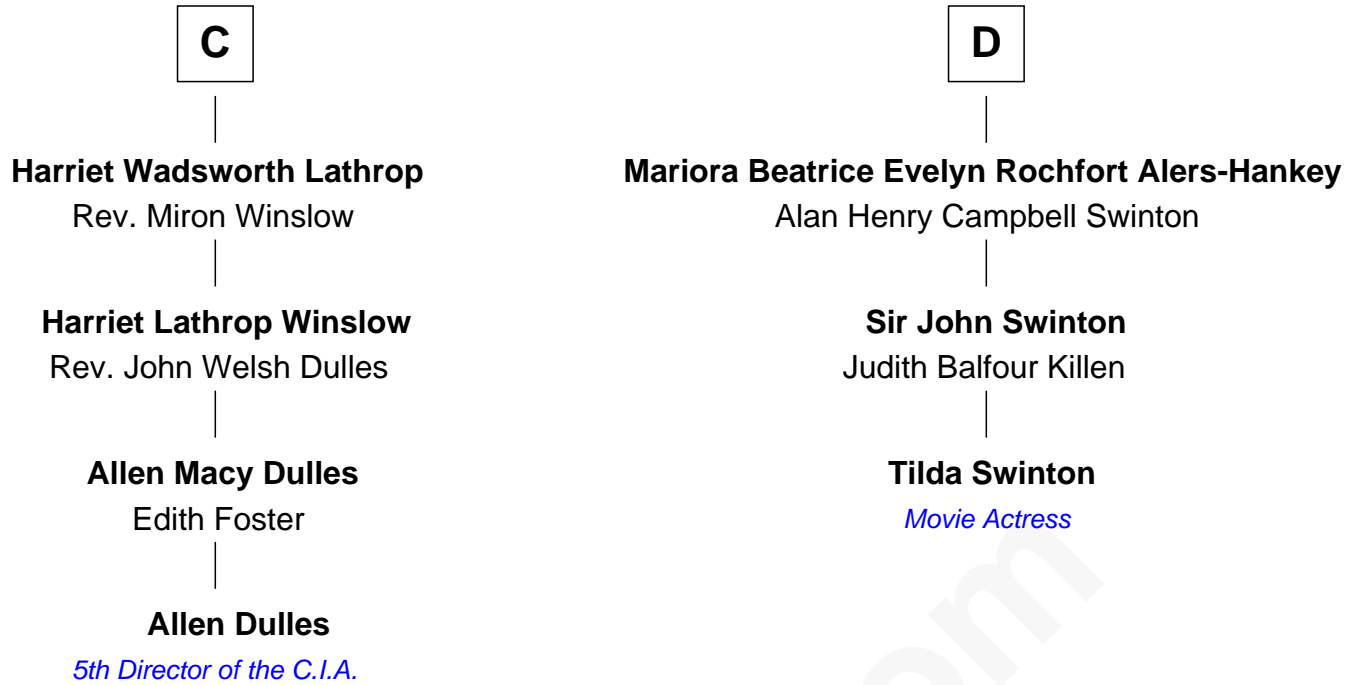

# FamousKin.com Relationship Chart of

**Allen Dulles**

*5th Director of the C.I.A.*

19th cousin 1 time removed of

**Tilda Swinton**

*Movie Actress*

**Ralph de Stafford**  
Margaret de Audley

**Elizabeth de Stafford**

**Margaret de Ros**

Sir Reynold Grey

**Sir John Grey**

Constance de Holand

**Alice Grey**

Sir William Knyvet

**Sir Edmund Knyvet**

Eleanor Tyrrel

**Sir Thomas Knyvet**

Muriel Howard

**Sir Henry Knyvet**

Anne Pickering

**B**

Tilda Swinton photo by [Nicolas Genin](#) [\(CC BY-SA 2.0\)](#)