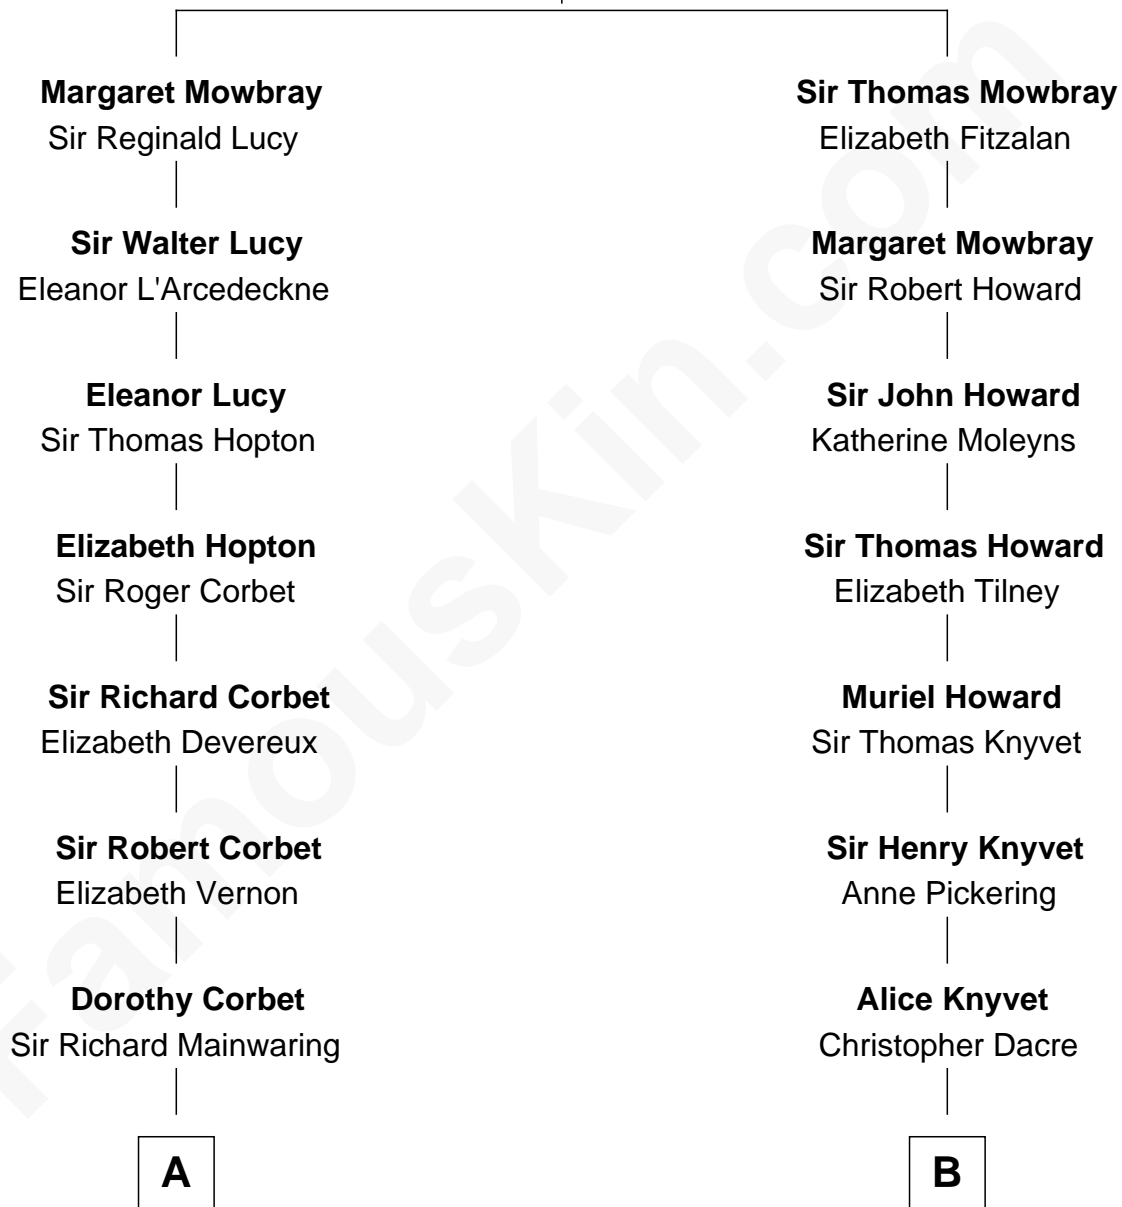

# FamousKin.com Relationship Chart of

**Allen Dulles**

*5th Director of the C.I.A.*

18th cousin 1 time removed of

**Tilda Swinton**

*Movie Actress*

**John de Mowbray**  
Elizabeth de Segrave

**C**

**Harriet Lathrop Winslow**  
Rev. John Welsh Dulles

**Allen Macy Dulles**  
Edith Foster

**Allen Dulles**  
*5th Director of the C.I.A.*

**D**

**Sir John Swinton**  
Judith Balfour Killen

**Tilda Swinton**  
*Movie Actress*