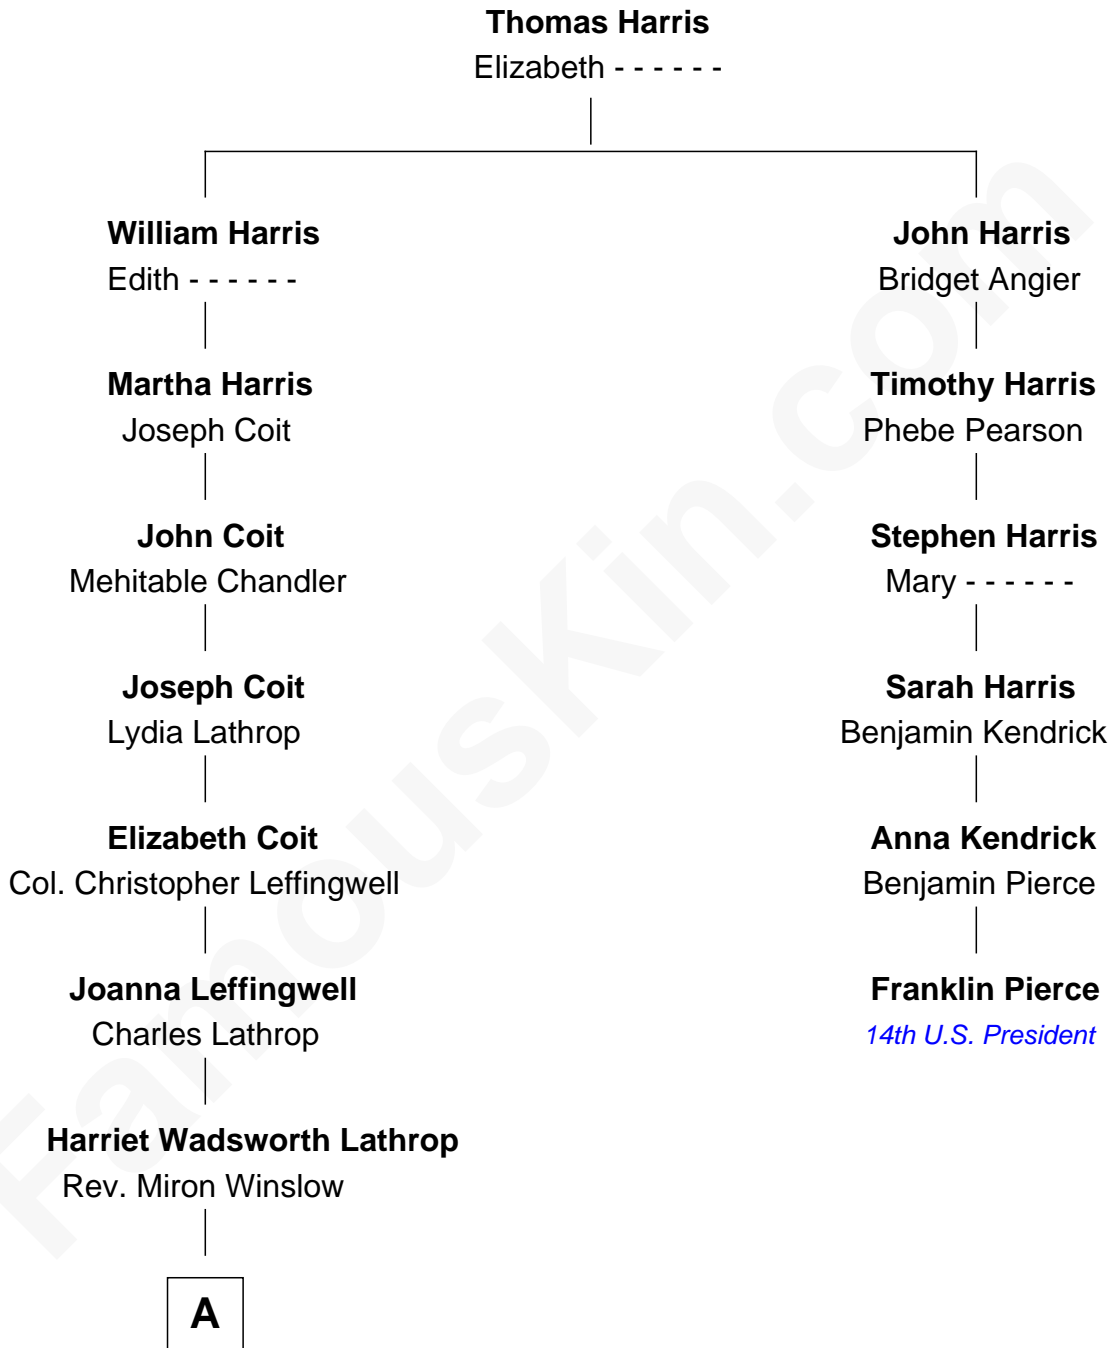

FamousKin.com Relationship Chart of

Allen Dulles

5th Director of the C.I.A.

5th cousin 4 times removed of

Franklin Pierce

14th U.S. President

A

—
Harriet Lathrop Winslow

Rev. John Welsh Dulles

—
Allen Macy Dulles

Edith Foster

—
Allen Dulles

5th Director of the C.I.A.

FamousKin.com