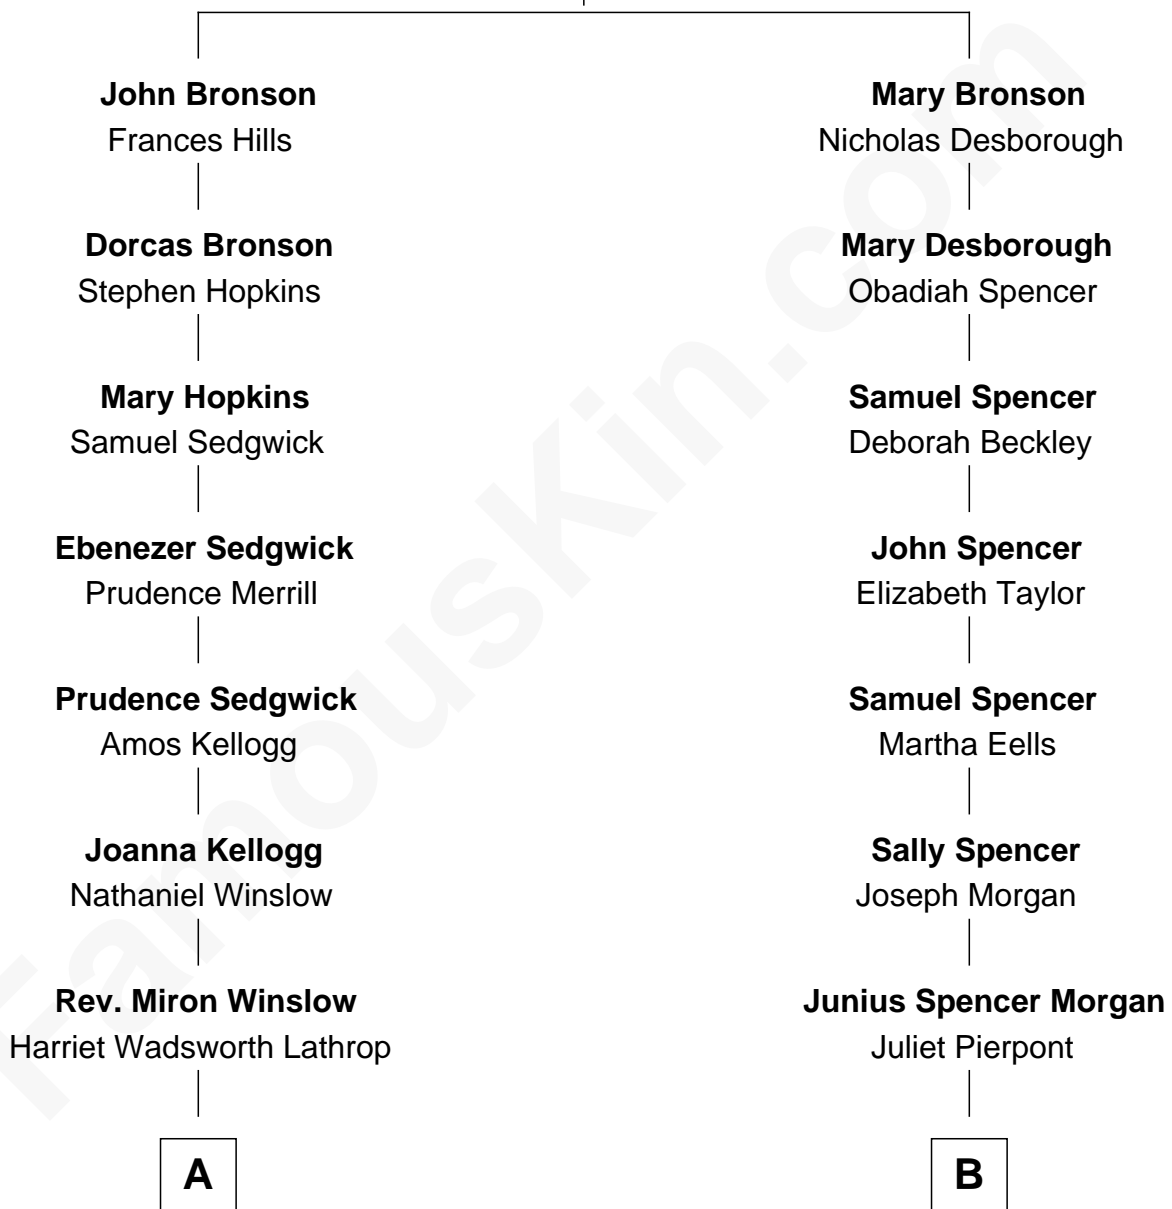

# FamousKin.com Relationship Chart of

**Allen Dulles**

*5th Director of the C.I.A.*

9th cousin of

**Henry Sturgis Morgan**

*Co-Founder of Morgan Stanley*

**Roger Brownson**

Mary Underwood

**A**

**Harriet Lathrop Winslow**  
Rev. John Welsh Dulles

**Allen Macy Dulles**  
Edith Foster

**Allen Dulles**  
*5th Director of the C.I.A.*

**B**

**John Pierpont Morgan**  
Frances Louisa Tracy

**John Pierpont Morgan**  
Jane Norton Grew