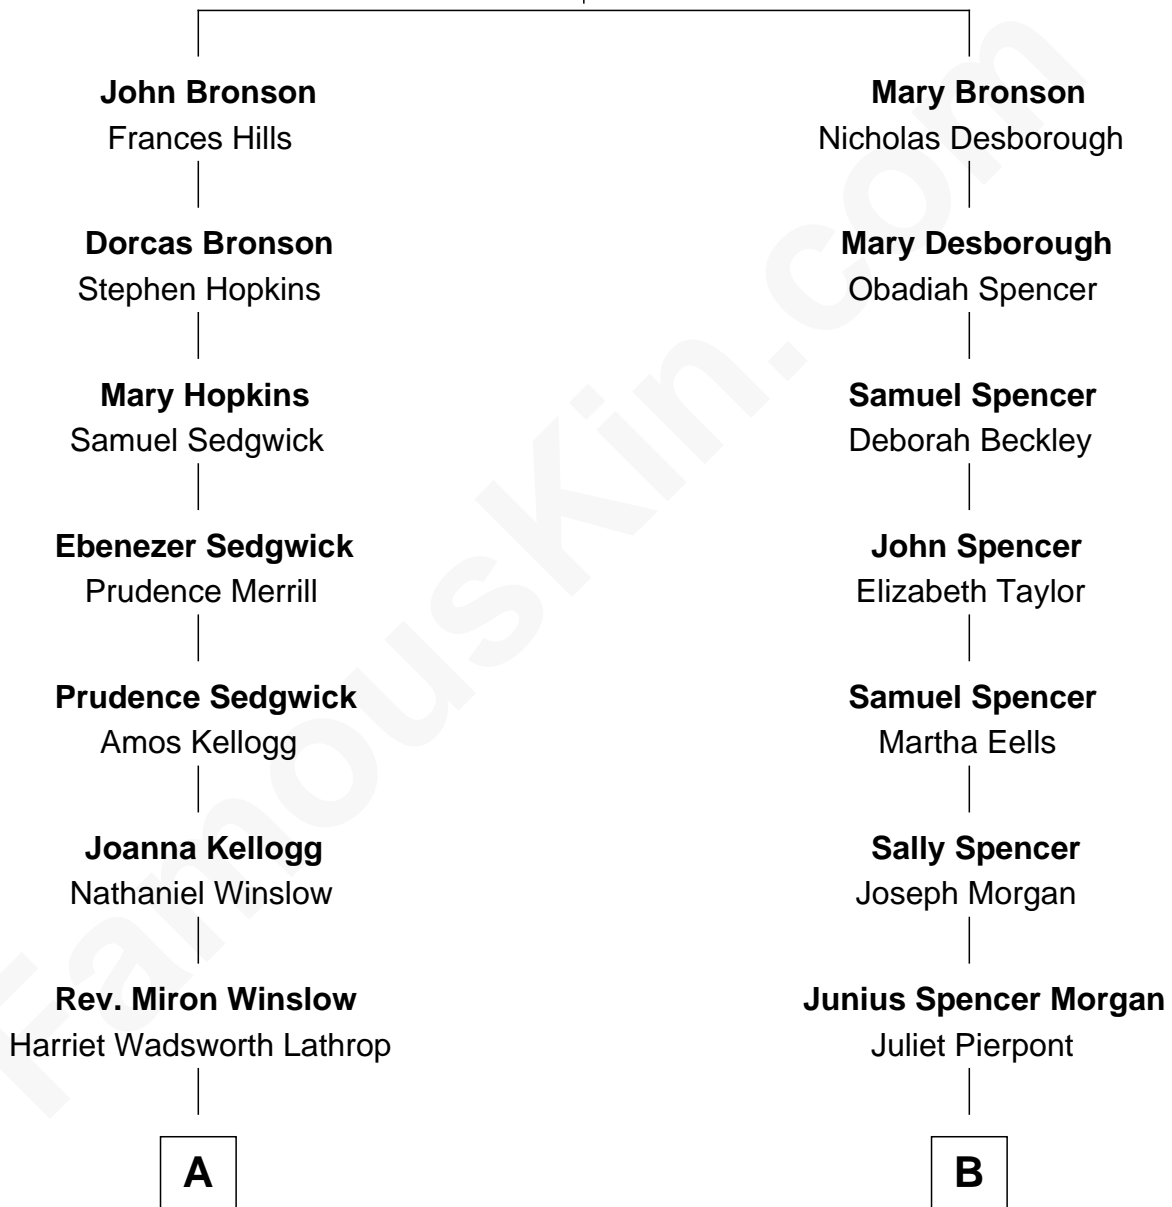

# FamousKin.com Relationship Chart of

**Allen Dulles**

*5th Director of the C.I.A.*

8th cousin 1 time removed of

**J.P. Morgan, Jr.**

*American Banker and Philanthropist*

**Roger Brownson**

Mary Underwood