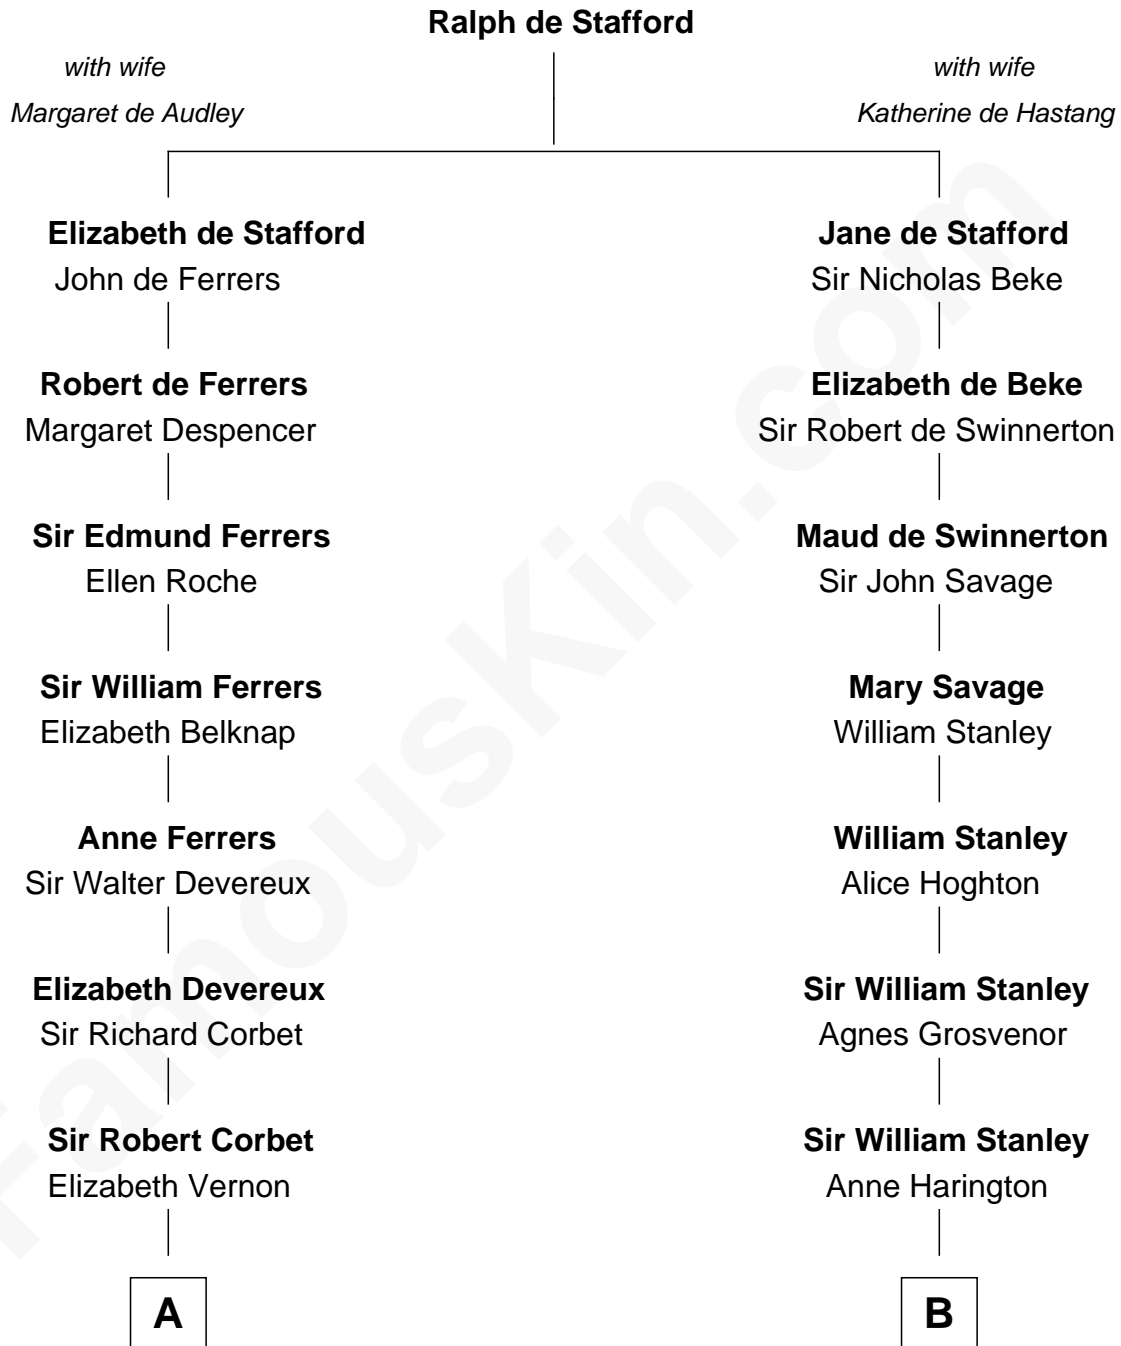

# FamousKin.com Relationship Chart of

**Allen Dulles**

*5th Director of the C.I.A.*

16th cousin 4 times removed of

**Fitzhugh Lee**

*40th Governor of Virginia*

**C**

—  
**Harriet Wadsworth Lathrop**