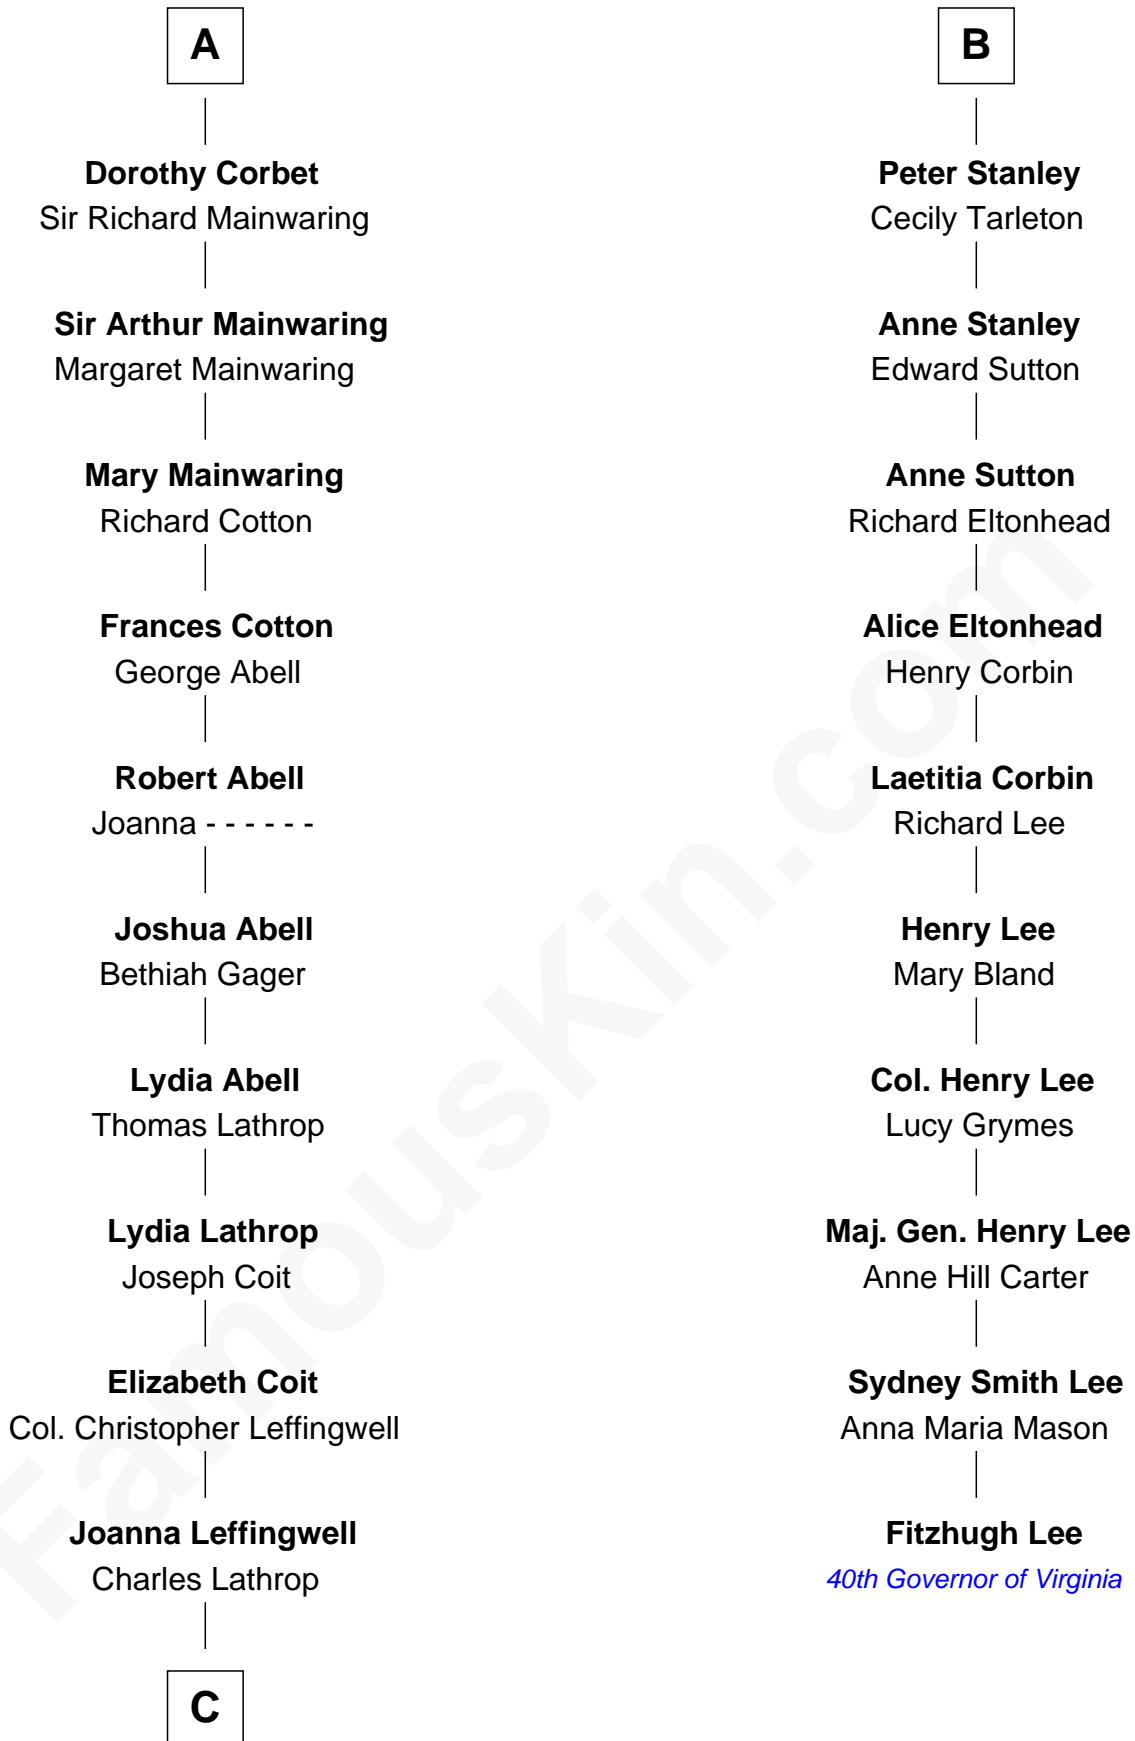

# FamousKin.com Relationship Chart of

**Allen Dulles**

*5th Director of the C.I.A.*

16th cousin 4 times removed of

**Fitzhugh Lee**

*40th Governor of Virginia*

**C**

—  
**Harriet Wadsworth Lathrop**

Rev. Miron Winslow

—  
**Harriet Lathrop Winslow**

Rev. John Welsh Dulles

—  
**Allen Macy Dulles**

Edith Foster

—  
**Allen Dulles**

*5th Director of the C.I.A.*

FamousKin.com