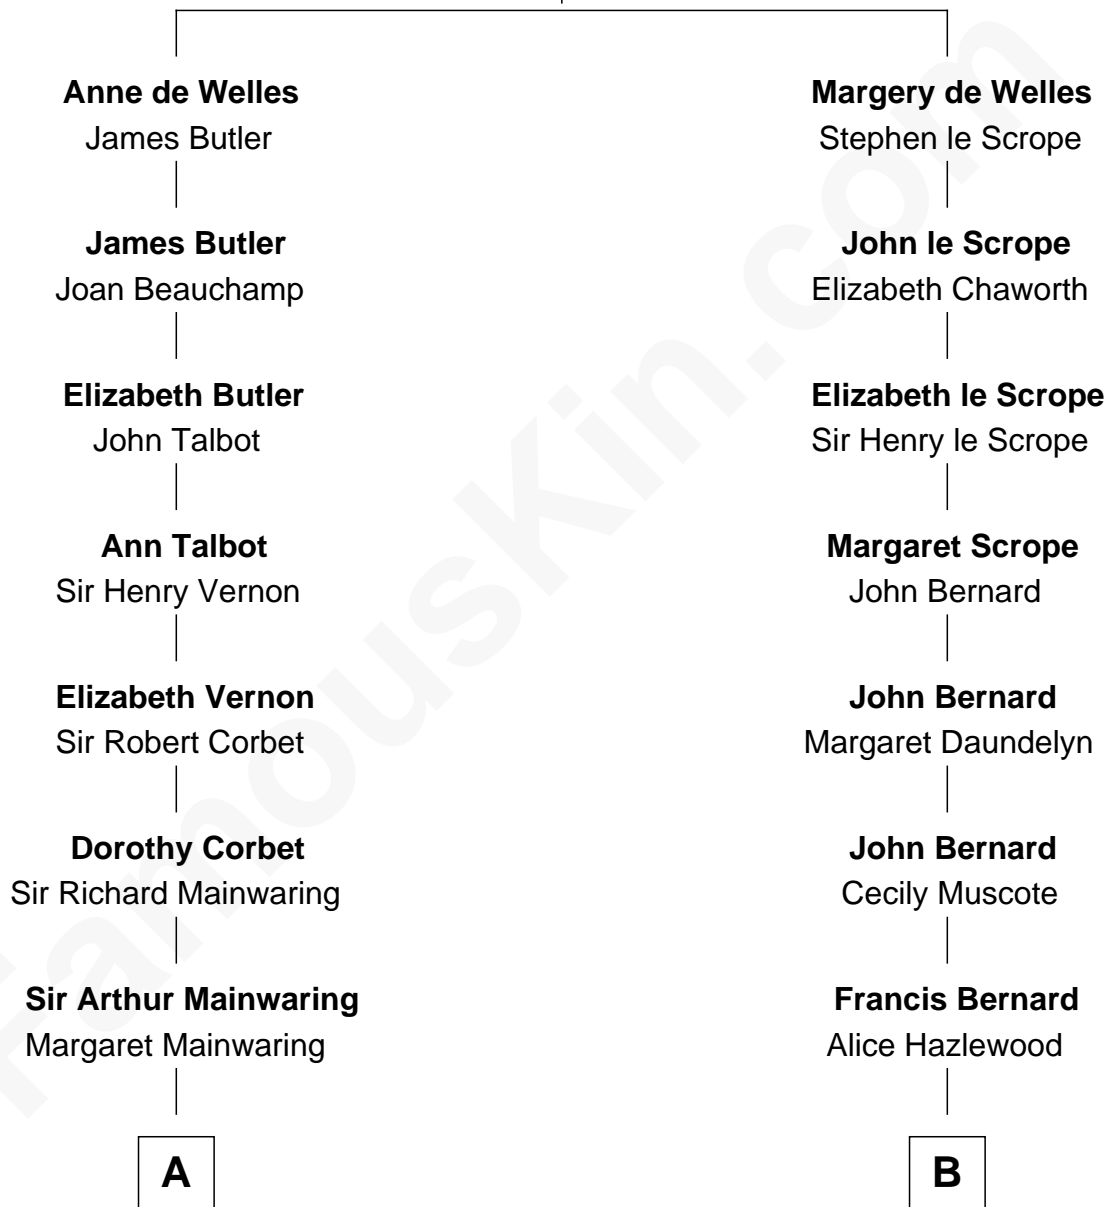

# FamousKin.com Relationship Chart of

**Allen Dulles**

*5th Director of the C.I.A.*

15th cousin 3 times removed of

**Fitzhugh Lee**

*40th Governor of Virginia*

**John de Welles**

Maud de Roos

**C**

Allen Macy Dulles

Edith Foster

Allen Dulles

*5th Director of the C.I.A.*

FamousKin.com