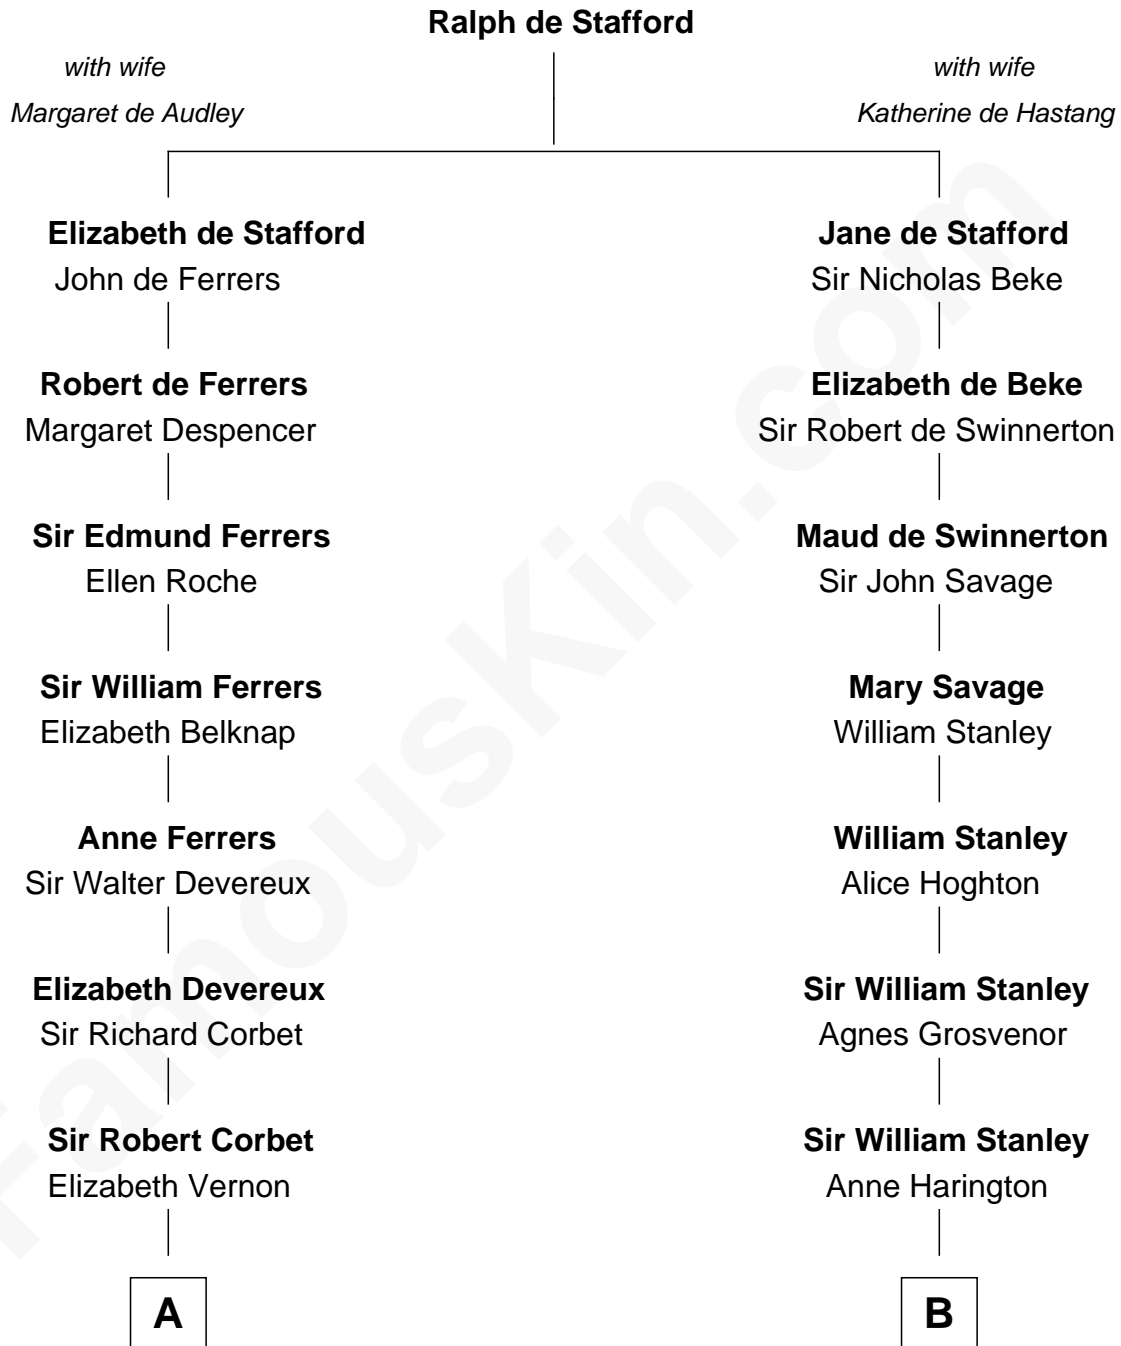

# FamousKin.com Relationship Chart of

**Allen Dulles**

*5th Director of the C.I.A.*

14th cousin 6 times removed of

**Thomas Sim Lee**

*2nd and 7th Governor of Maryland*

**C**

—  
**Harriet Wadsworth Lathrop**