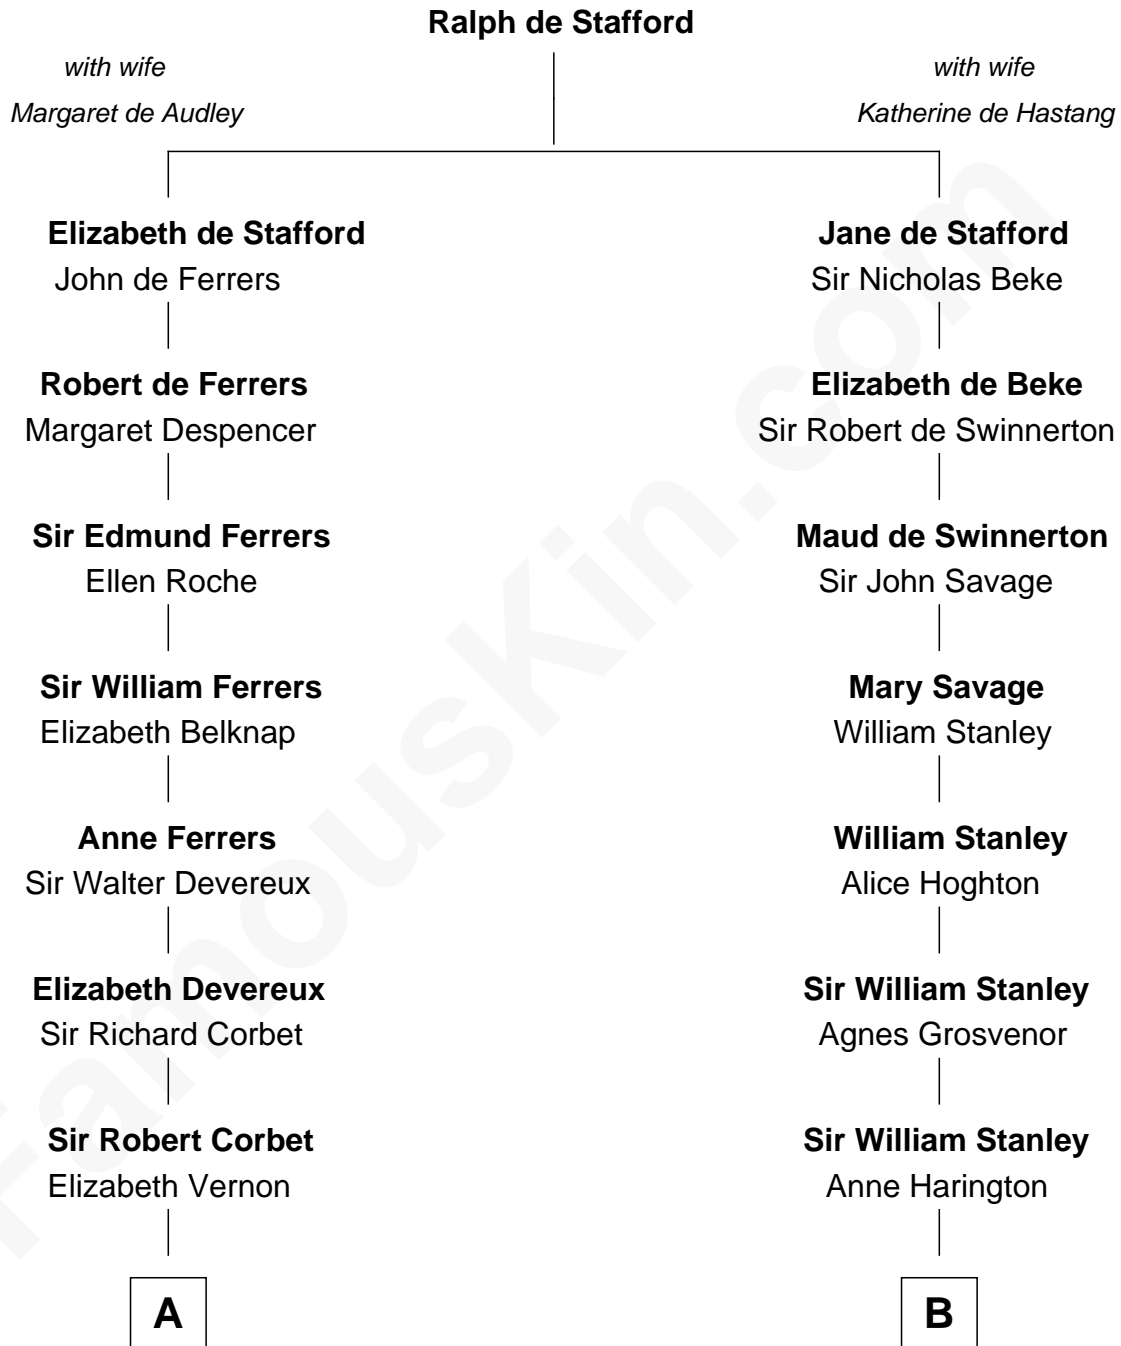

FamousKin.com Relationship Chart of

Allen Dulles

5th Director of the C.I.A.

15th cousin 5 times removed of

Edward Lloyd V

13th Governor of Maryland

C

—
Harriet Wadsworth Lathrop