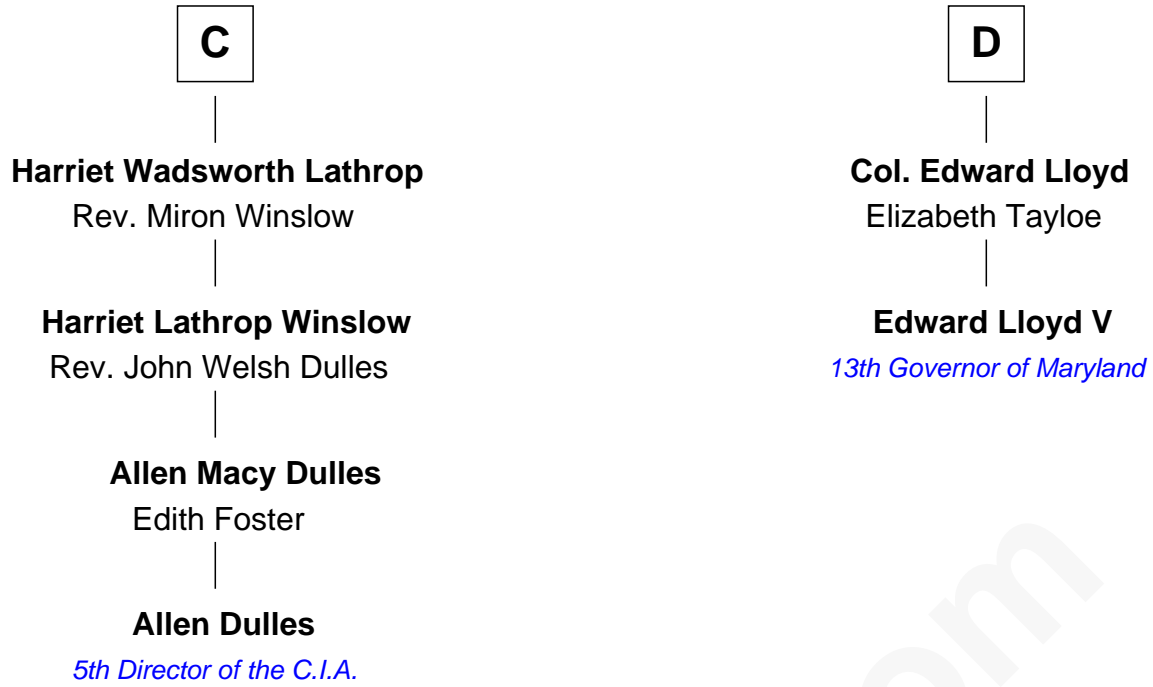

FamousKin.com