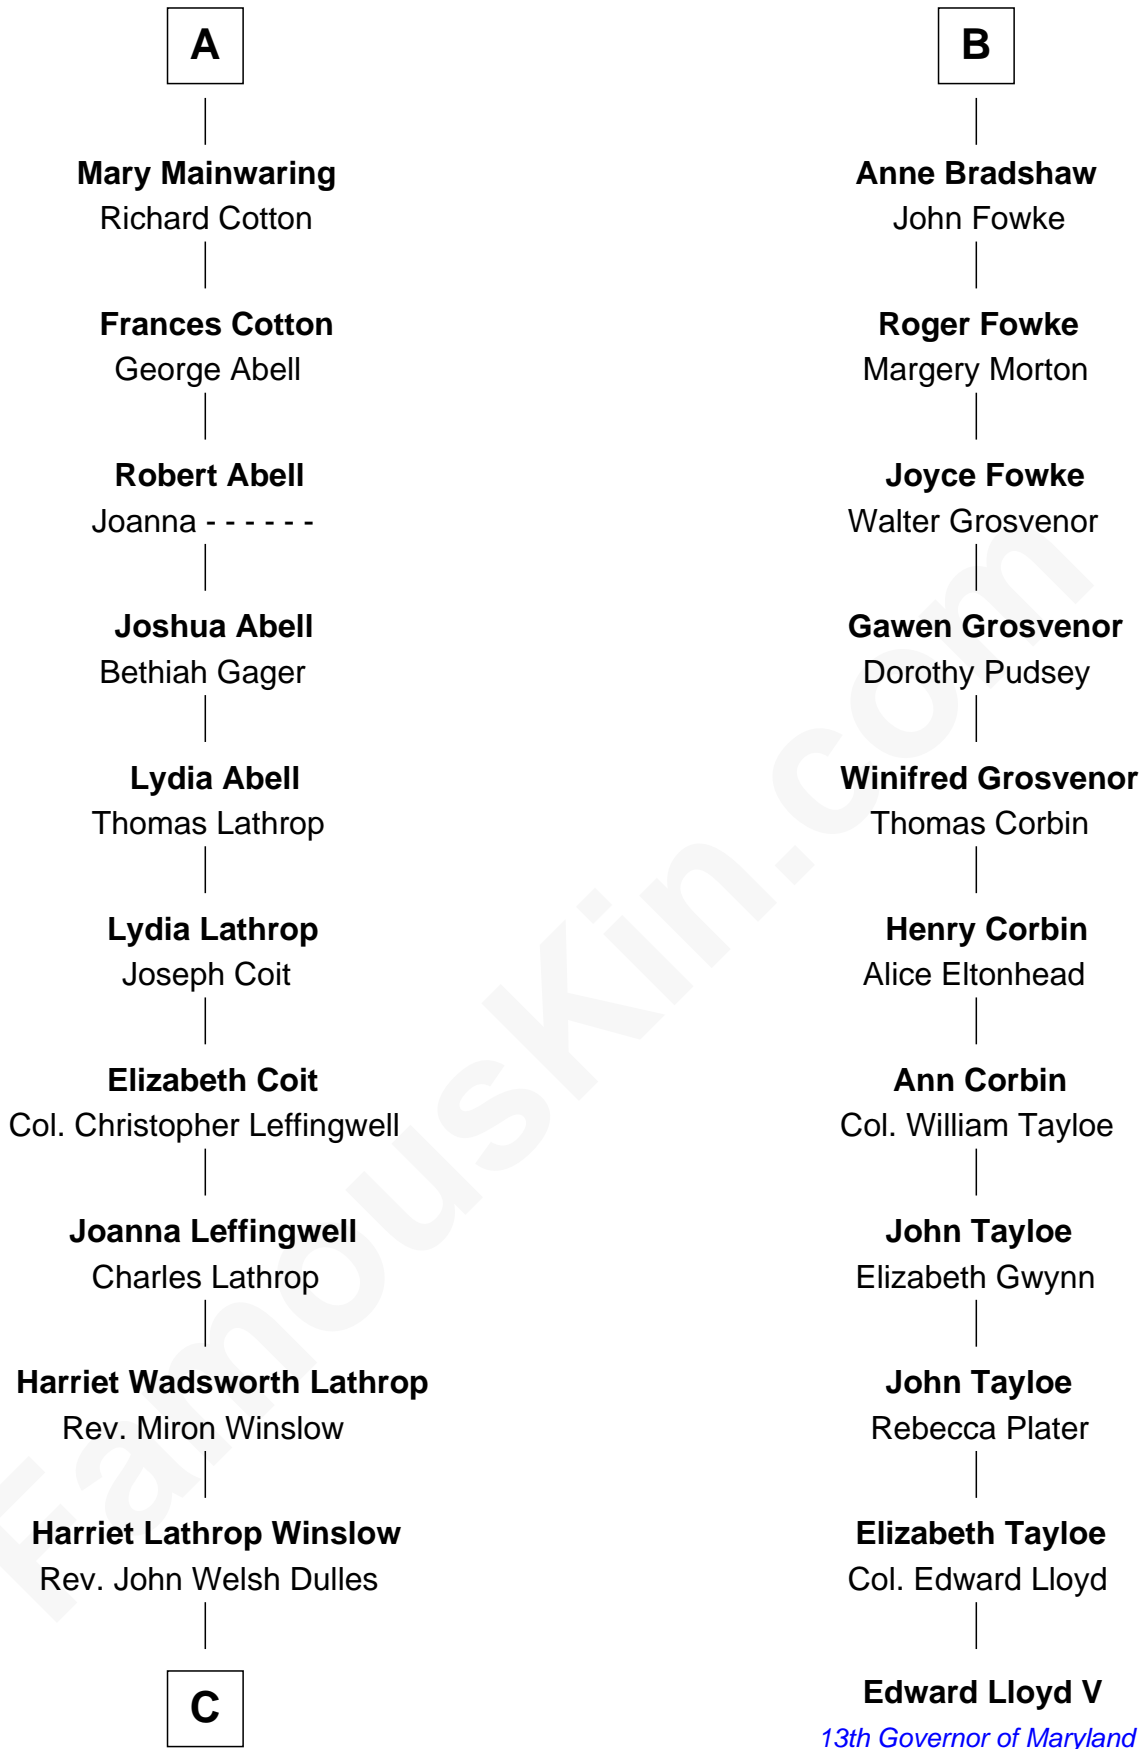

FamousKin.com Relationship Chart of

Allen Dulles

5th Director of the C.I.A.

17th cousin 1 time removed of

Edward Lloyd V

13th Governor of Maryland

John de Welles

Maud de Roos

C

—
Allen Macy Dulles

Edith Foster

—
Allen Dulles

5th Director of the C.I.A.

FamousKin.com