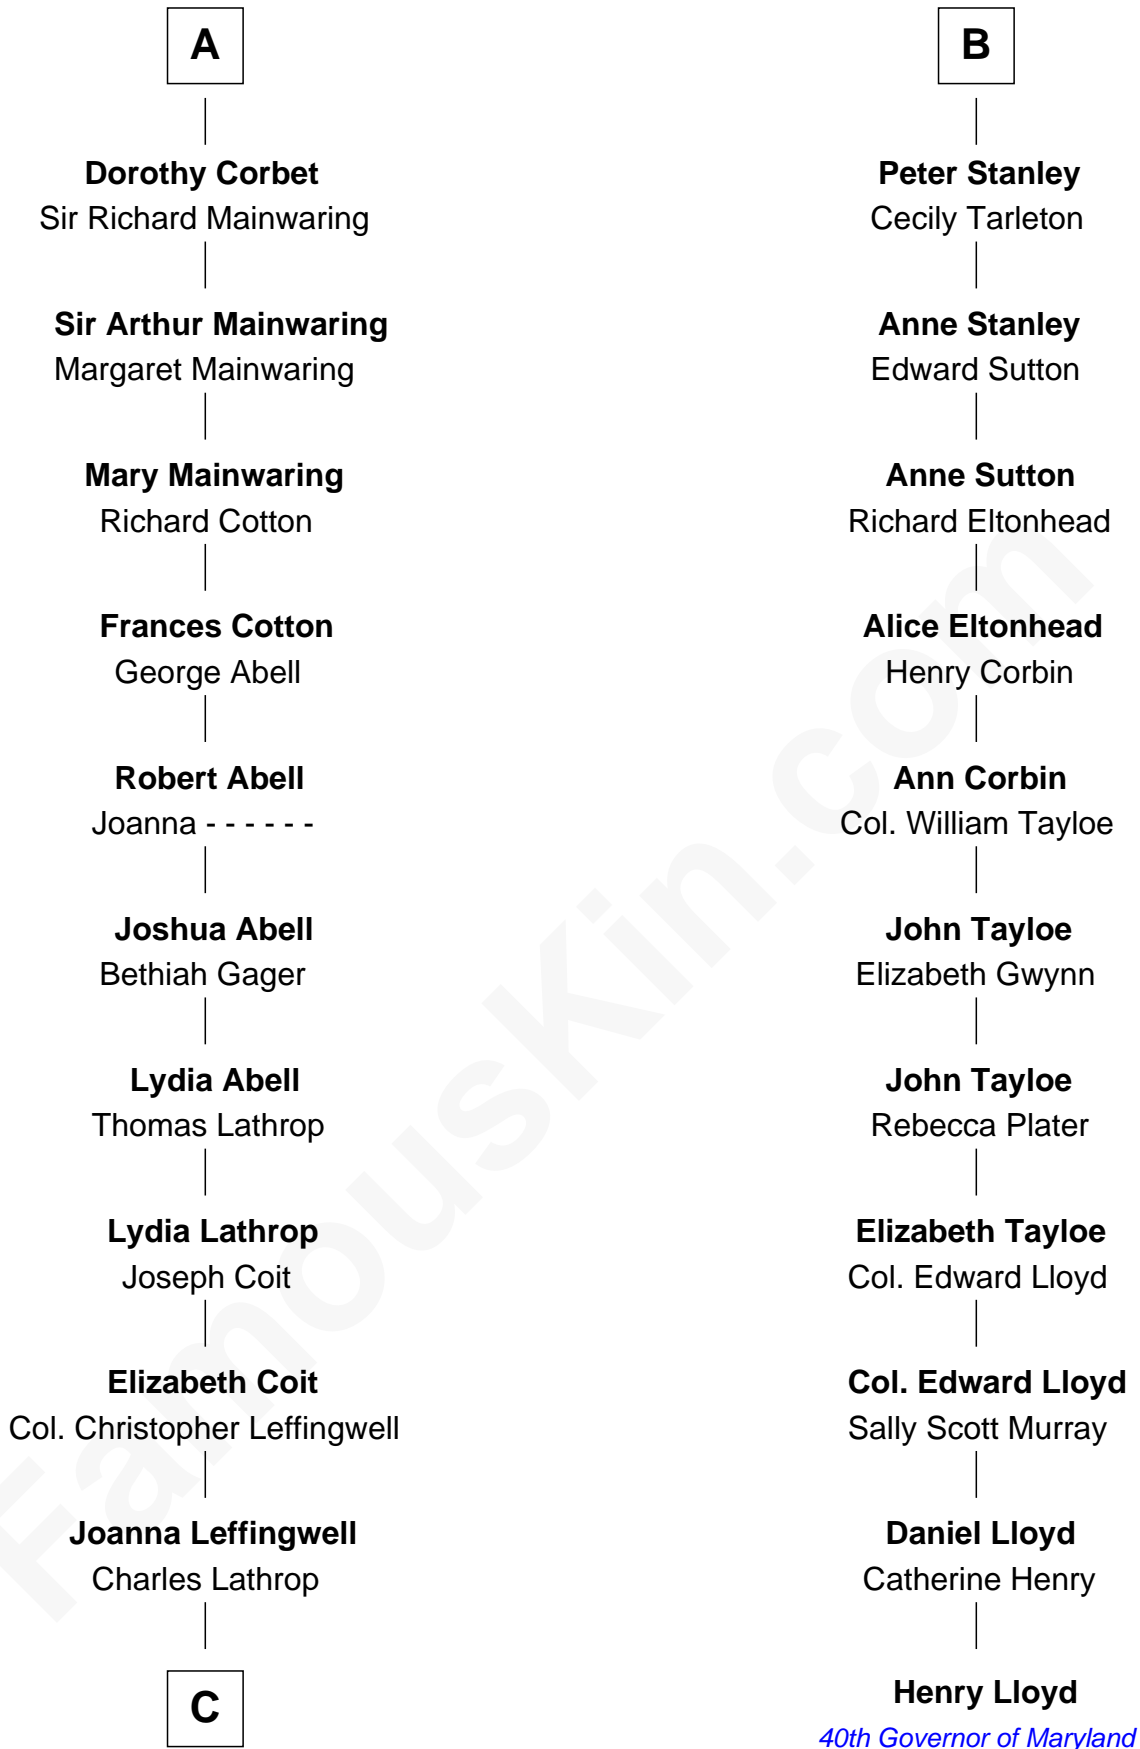

FamousKin.com Relationship Chart of

Allen Dulles

5th Director of the C.I.A.

17th cousin 3 times removed of

Henry Lloyd

40th Governor of Maryland

C

—
Harriet Wadsworth Lathrop

Rev. Miron Winslow

—
Harriet Lathrop Winslow

Rev. John Welsh Dulles

—
Allen Macy Dulles

Edith Foster

—
Allen Dulles

5th Director of the C.I.A.

FamousKin.com