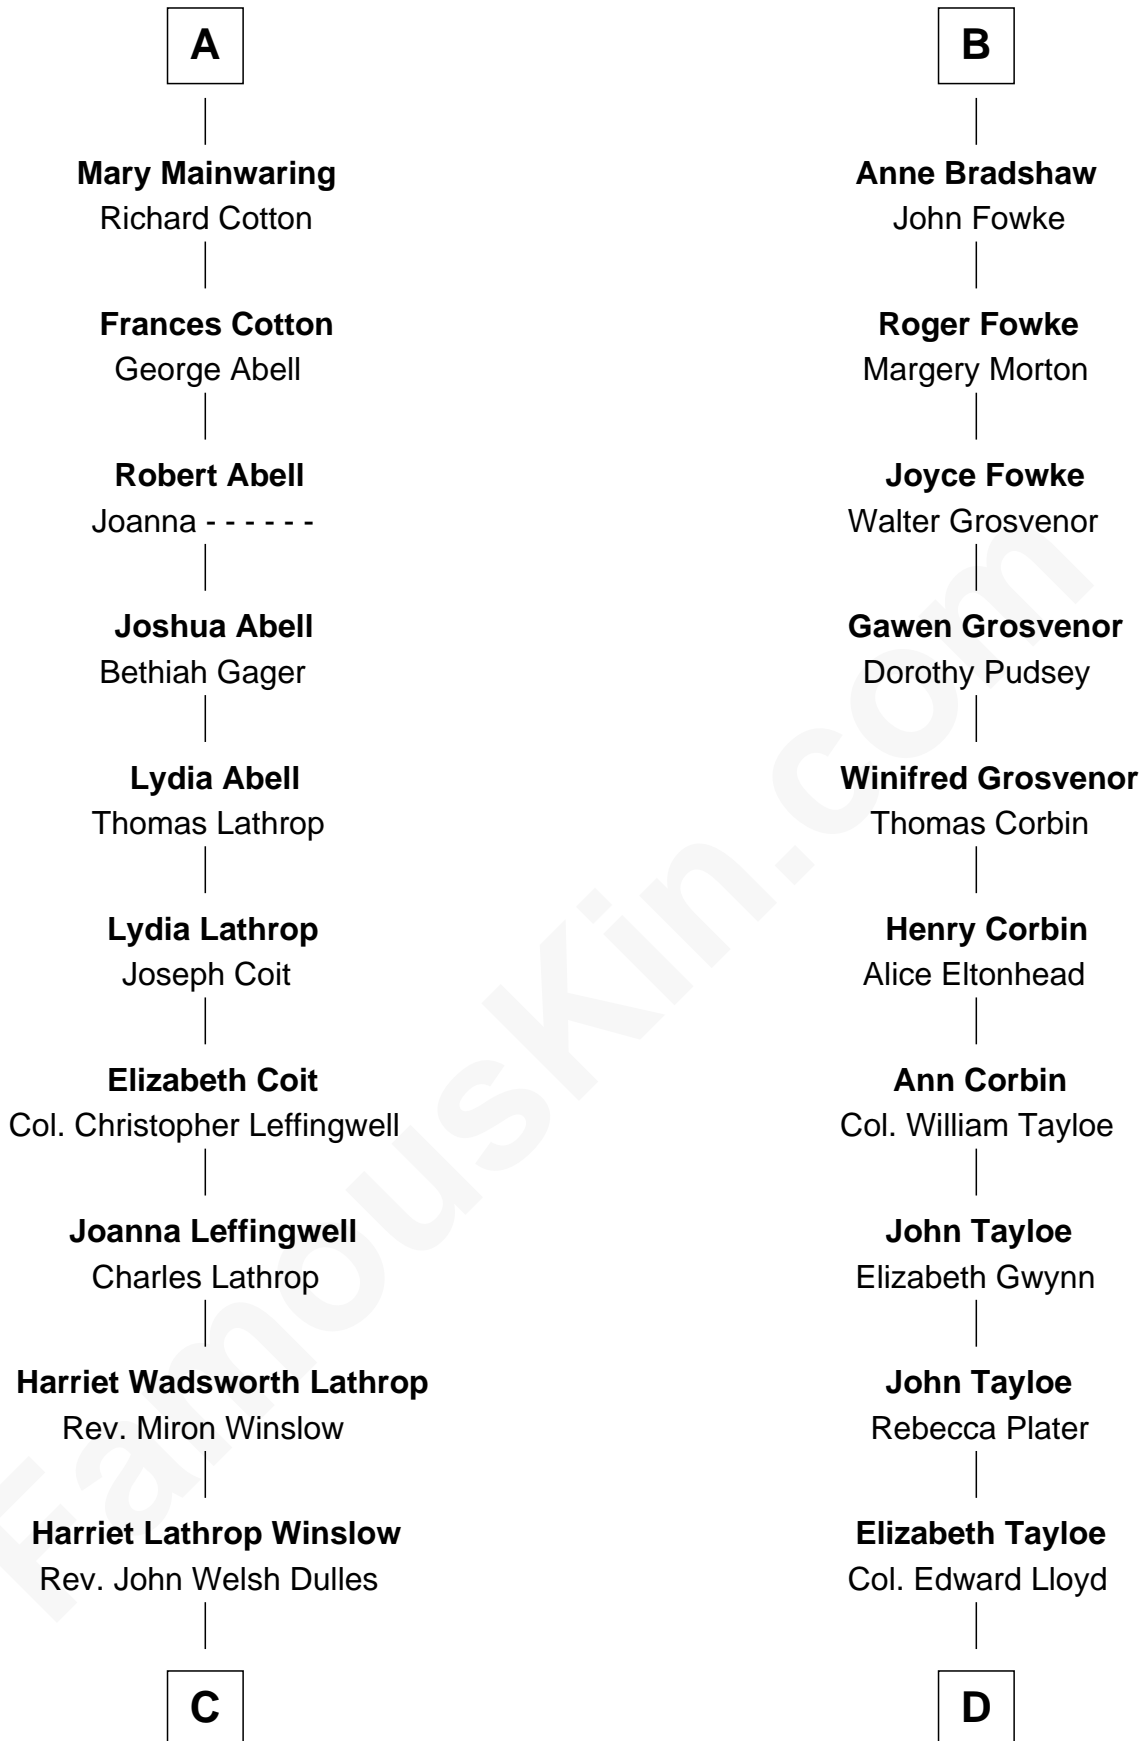

FamousKin.com Relationship Chart of

Allen Dulles

5th Director of the C.I.A.

18th cousin 1 time removed of

Henry Lloyd

40th Governor of Maryland

John de Welles

Maud de Roos

C

Allen Macy Dulles

Edith Foster

Allen Dulles

5th Director of the C.I.A.

D

Col. Edward Lloyd

Sally Scott Murray

Daniel Lloyd

Catherine Henry

Henry Lloyd

40th Governor of Maryland

FamousKin.com