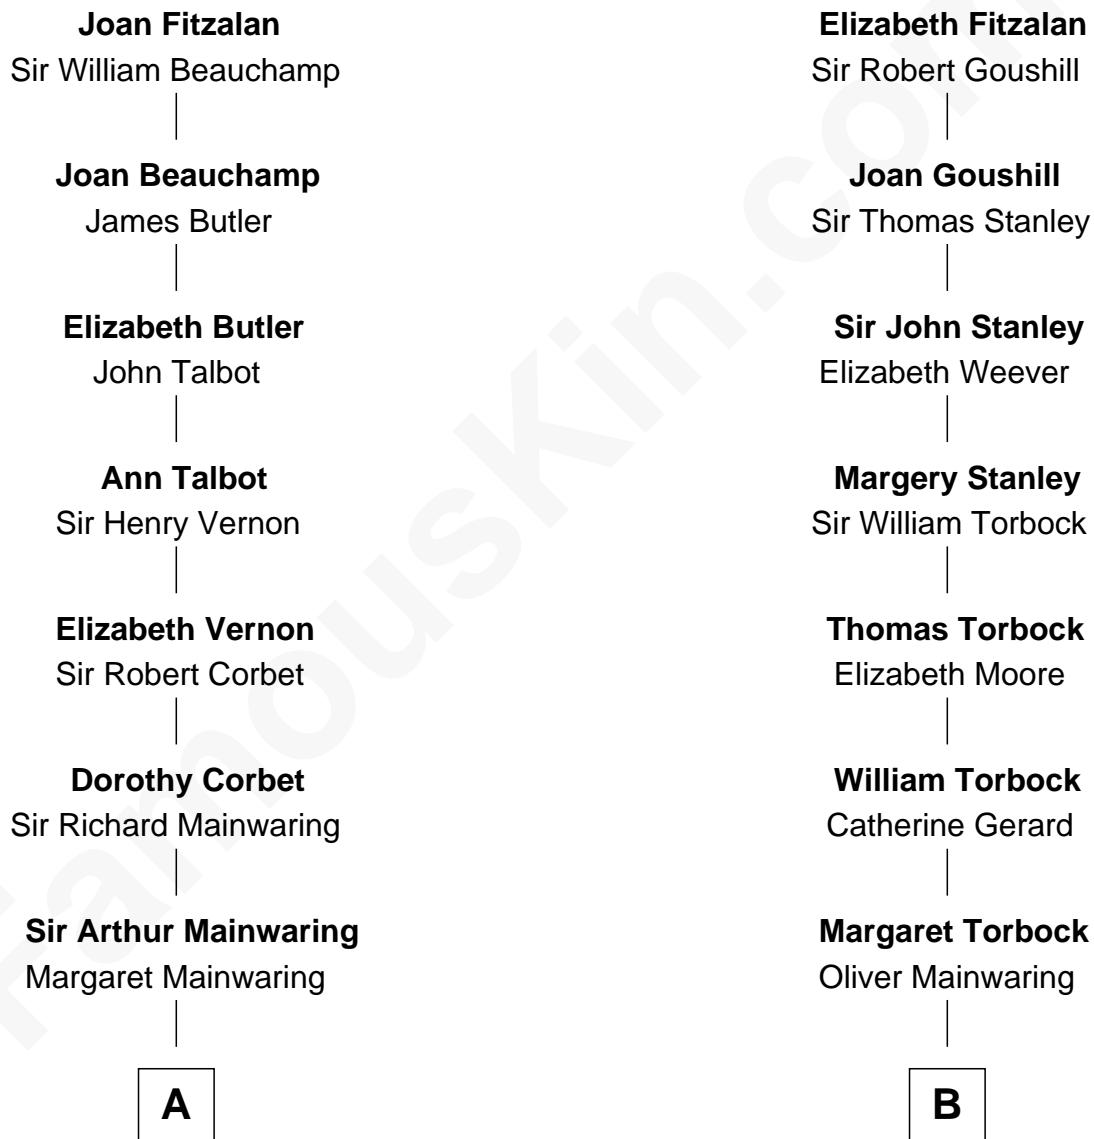

# FamousKin.com Relationship Chart of

**Allen Dulles**

*5th Director of the C.I.A.*

15th cousin 3 times removed of

**Henry Lloyd**

*40th Governor of Maryland*

**Sir Richard Fitzalan**

Elizabeth de Bohun