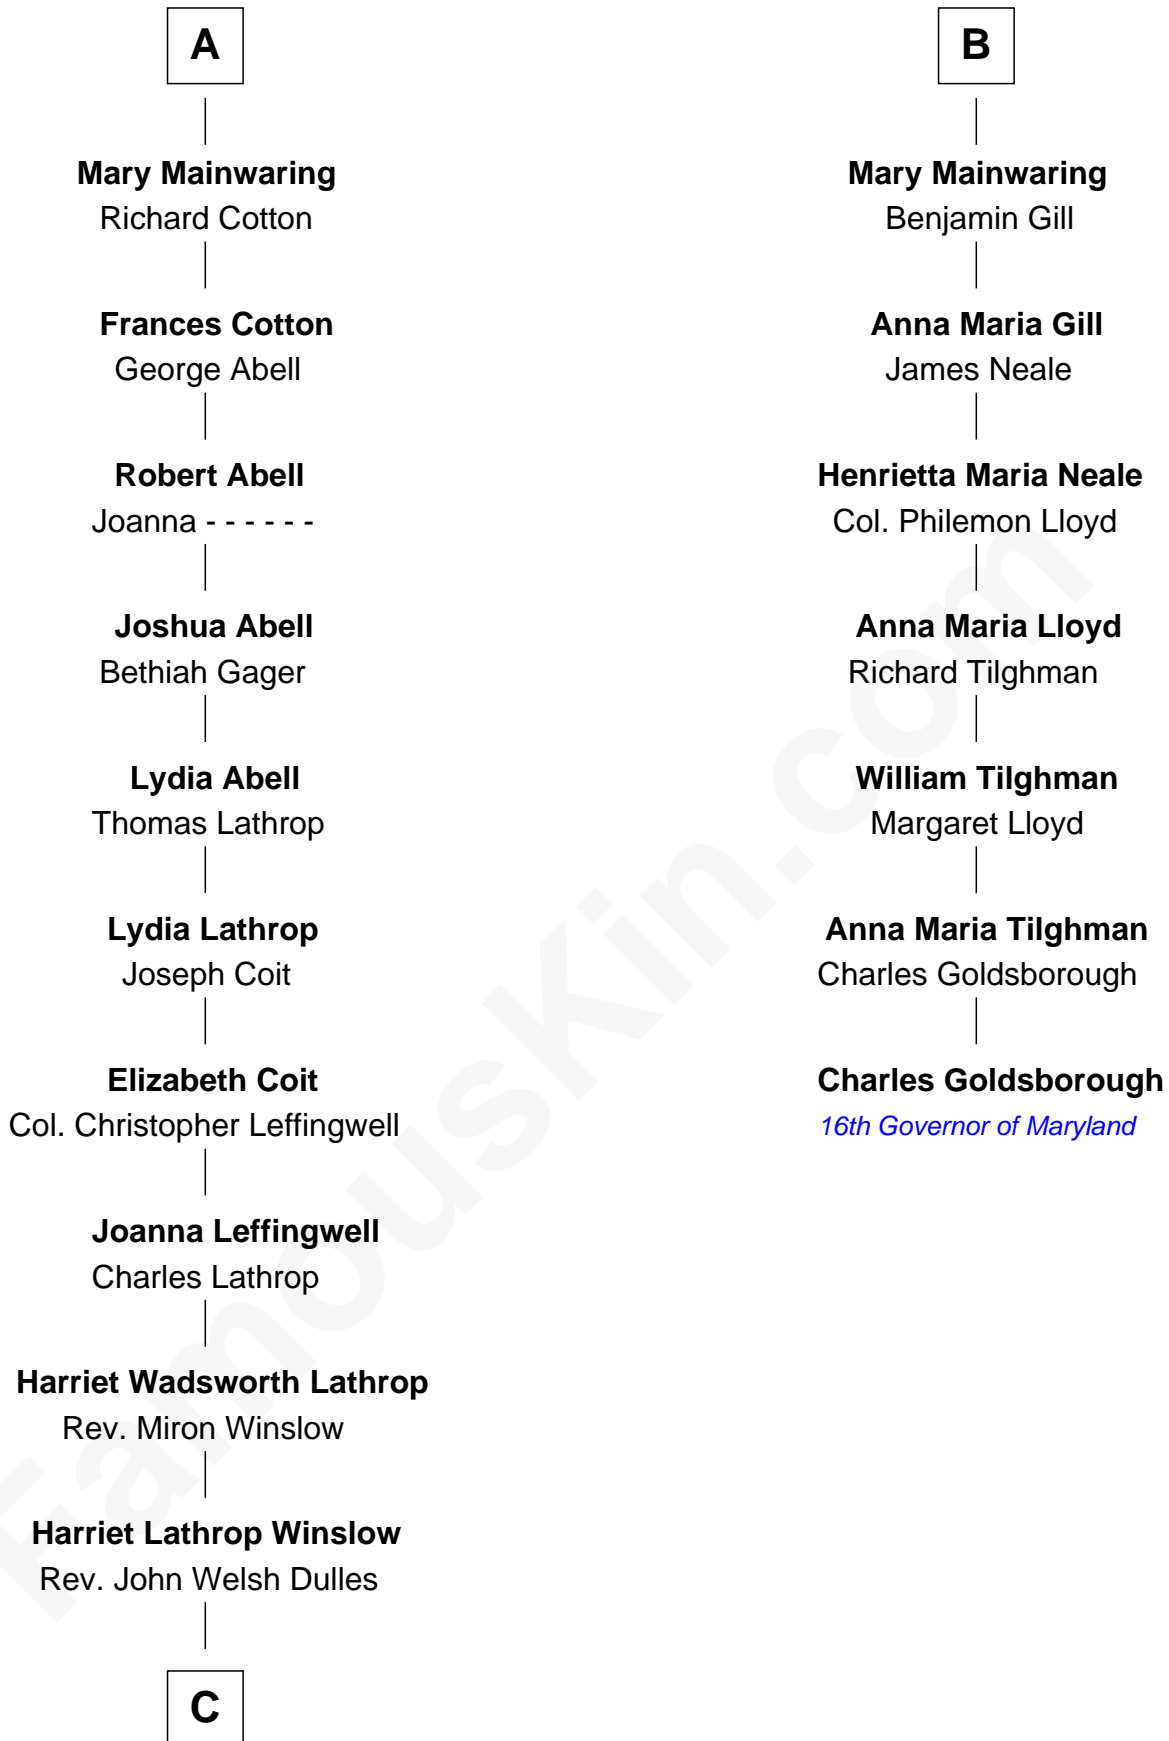

FamousKin.com Relationship Chart of

Allen Dulles

5th Director of the C.I.A.

13th cousin 5 times removed of

Charles Goldsborough

16th Governor of Maryland

Sir Richard Fitzalan

Elizabeth de Bohun

C

Allen Macy Dulles

Edith Foster

Allen Dulles

5th Director of the C.I.A.

FamousKin.com