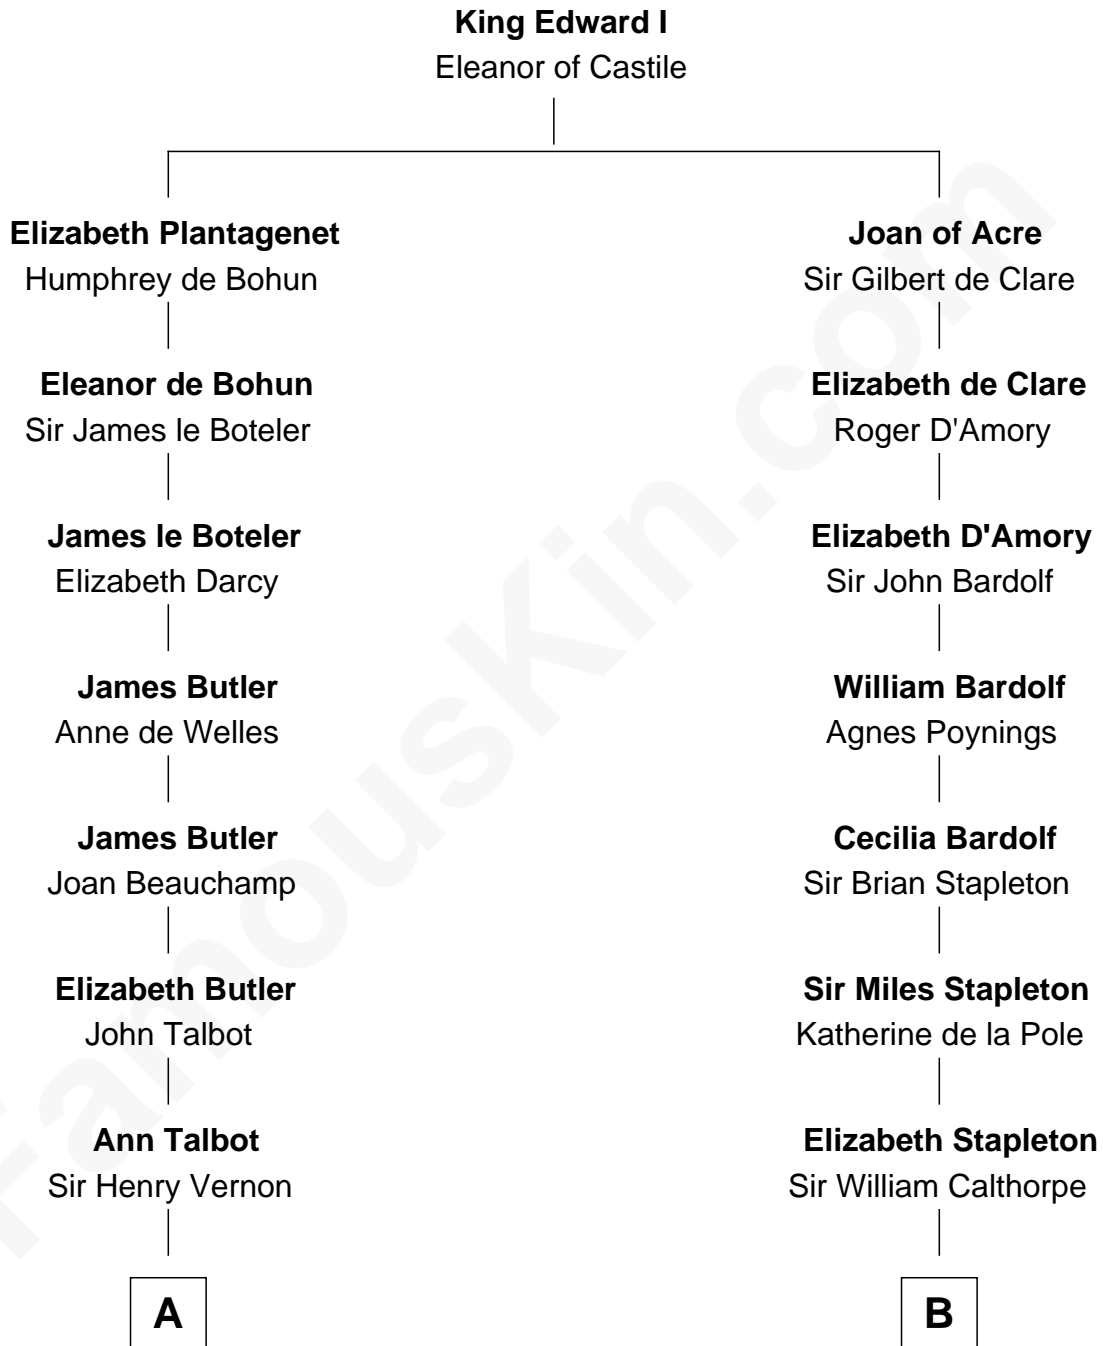

FamousKin.com Relationship Chart of

Allen Dulles

5th Director of the C.I.A.

17th cousin 4 times removed of

Charles Carnan Ridgely

15th Governor of Maryland

C

Joanna Leffingwell

Charles Lathrop

Harriet Wadsworth Lathrop

Rev. Miron Winslow

Harriet Lathrop Winslow

Rev. John Welsh Dulles

Allen Macy Dulles

Edith Foster

Allen Dulles