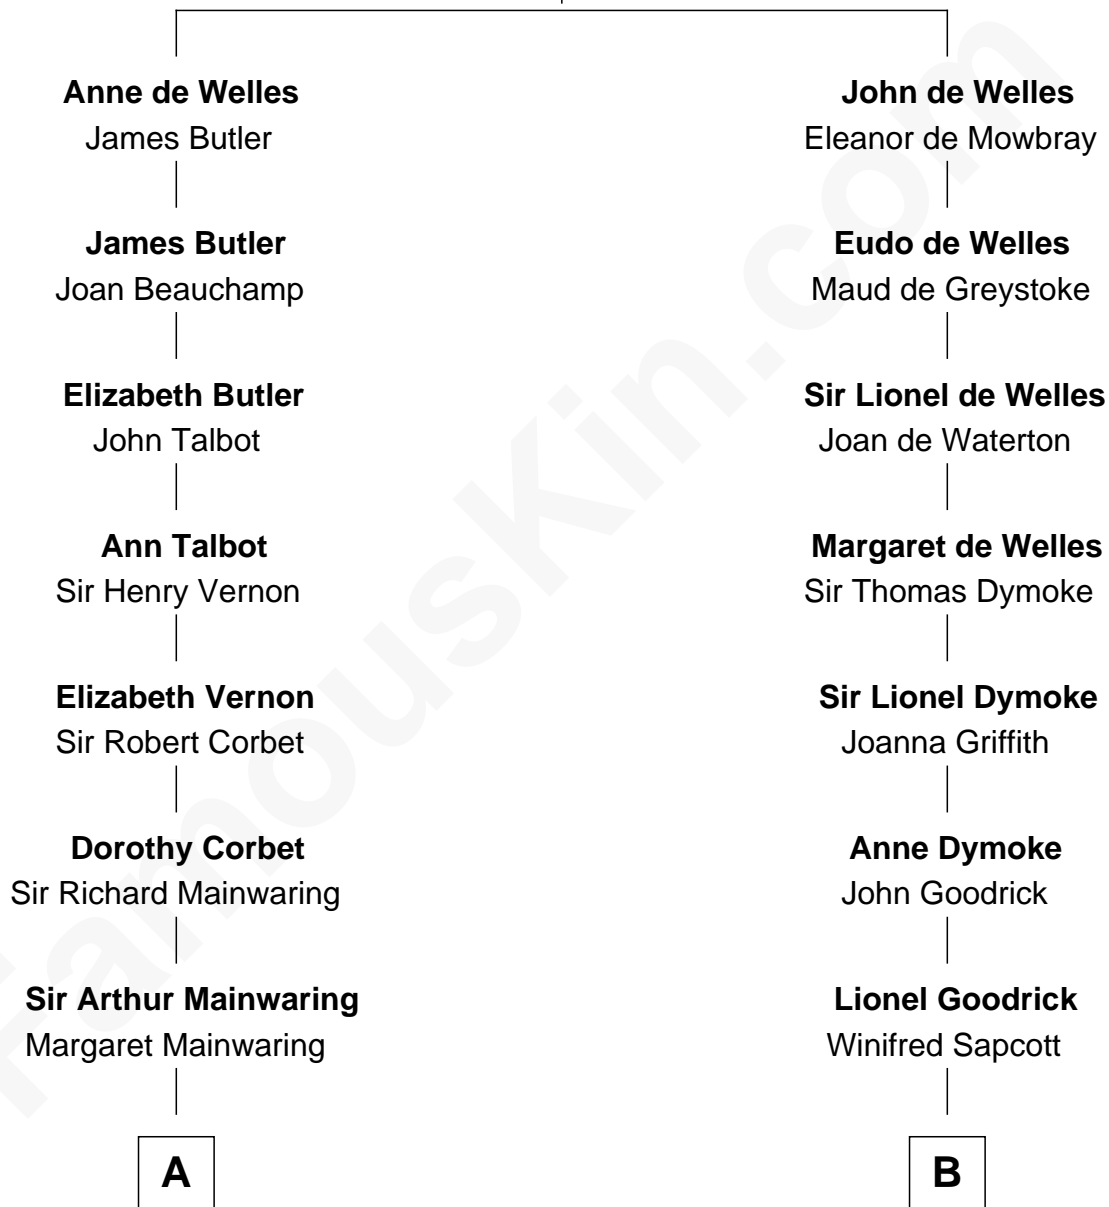

FamousKin.com Relationship Chart of

Allen Dulles

5th Director of the C.I.A.

18th cousin 2 times removed of

Dave Cowens

NBA Hall of Famer

John de Welles

Maud de Roos

C

Allen Macy Dulles

Edith Foster

Allen Dulles

5th Director of the C.I.A.

D

Charles Albert Atwood

Mina Sylvia Cundiff