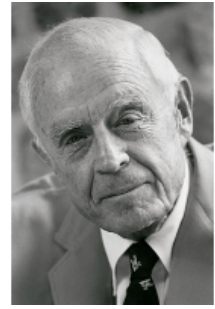

FamousKin.com

Relationship Chart of

Allen Dulles

5th Director of the C.I.A.

19th cousin 2 times removed of

Thomas J. Watson, Jr.
President and CEO of I.B.M.

C

Harriet Lathrop Winslow
Rev. John Welsh Dulles

Allen Macy Dulles
Edith Foster

Allen Dulles
5th Director of the C.I.A.

D

Mary Hamilton
Dr. Oliver Kittredge

Oliver Kittredge
Julia Ann Estabrook

Arthur Melville Kittredge
Mary Jeannette Broadwell

Mary Jeannette Kittredge
Thomas John Watson