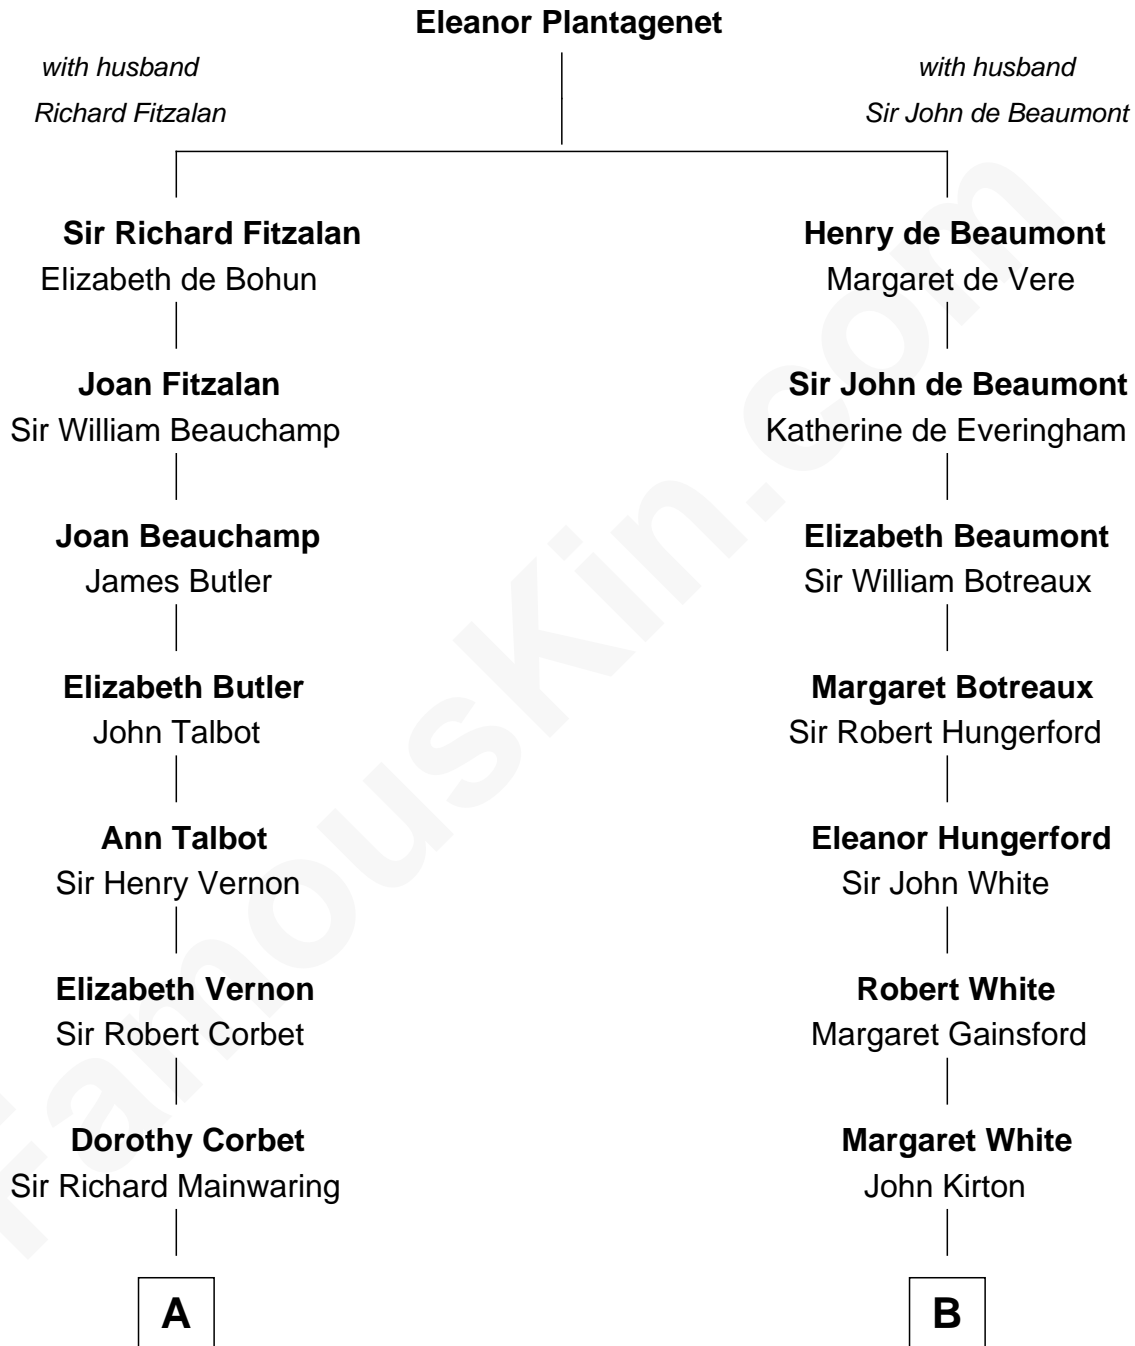

FamousKin.com

Relationship Chart of

Allen Dulles

5th Director of the C.I.A.

19th cousin 2 times removed of

Thomas J. Watson, Jr.
President and CEO of I.B.M.

C

Harriet Lathrop Winslow
Rev. John Welsh Dulles