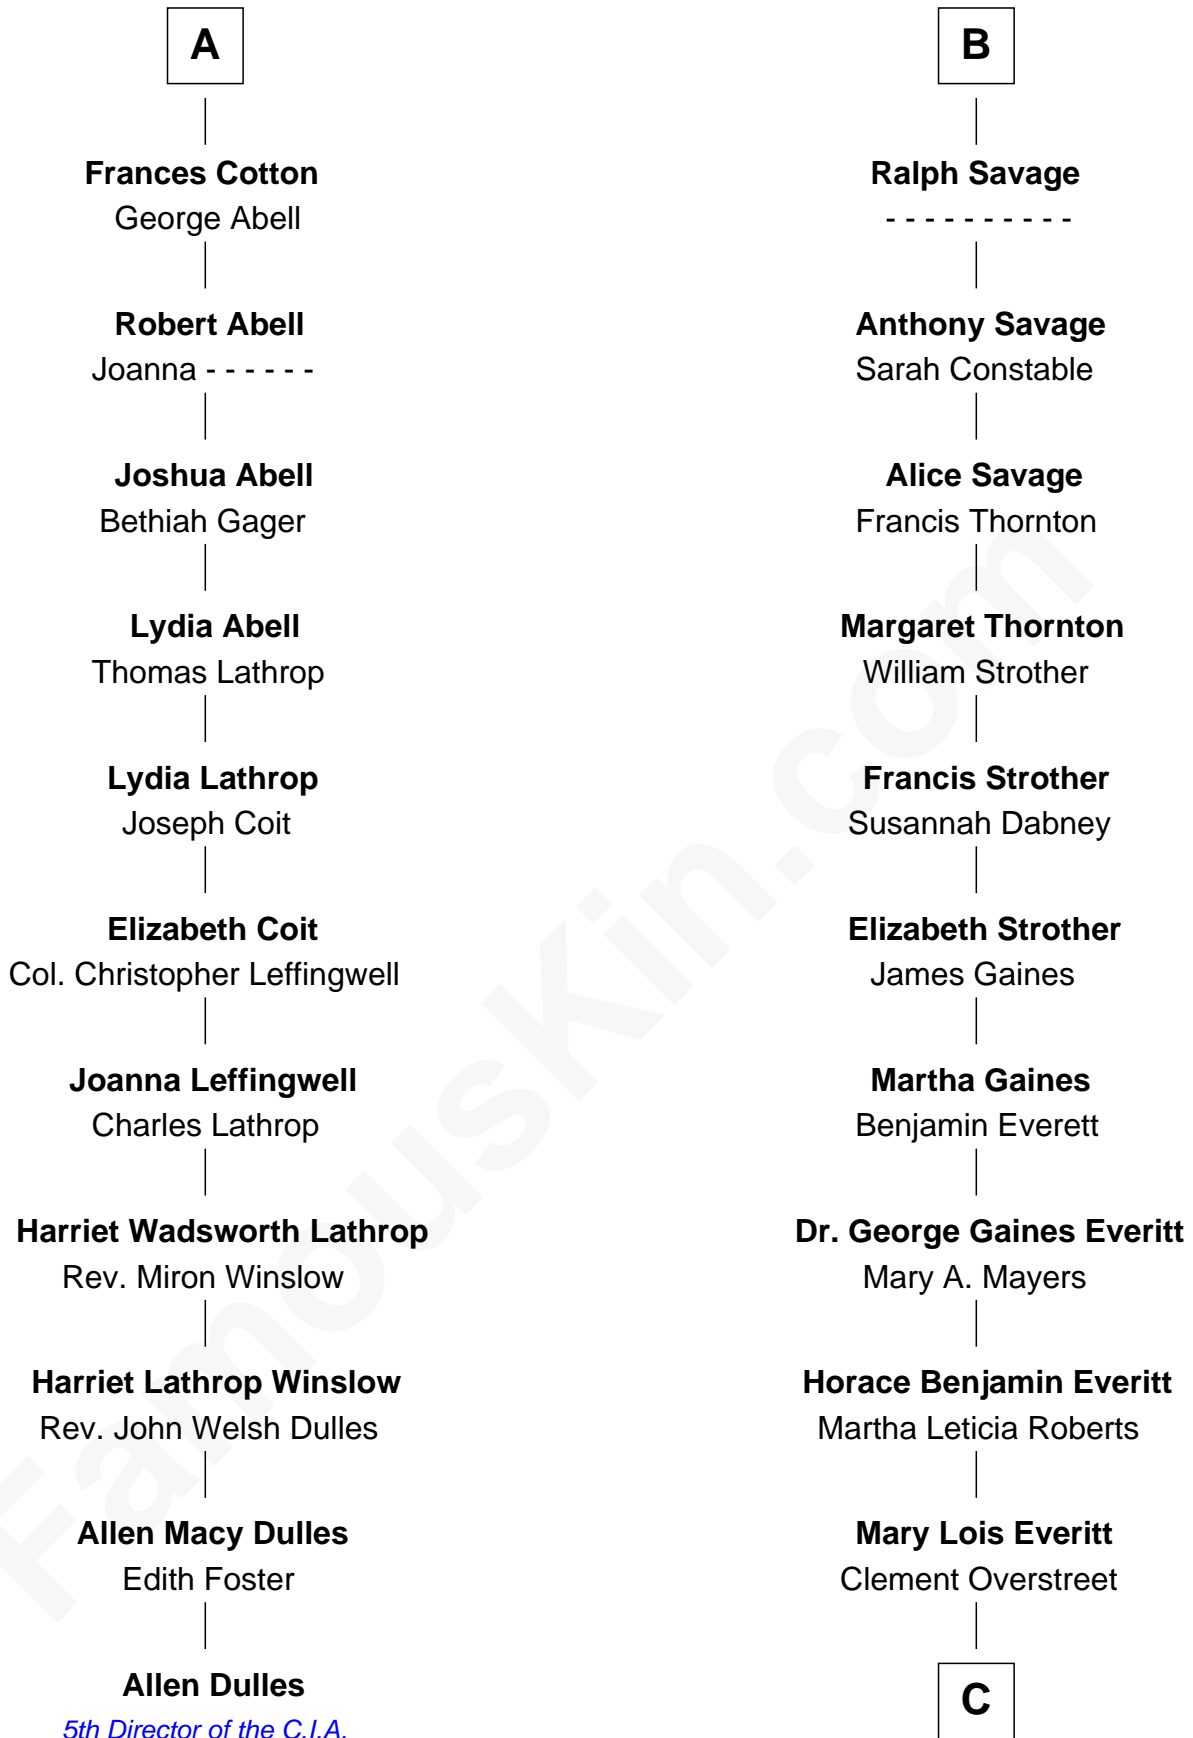

FamousKin.com Relationship Chart of

Allen Dulles

5th Director of the C.I.A.

17th cousin 1 time removed of

William H. Macy

TV and Movie Actor

Sir Edmund Ferrers

Ellen Roche