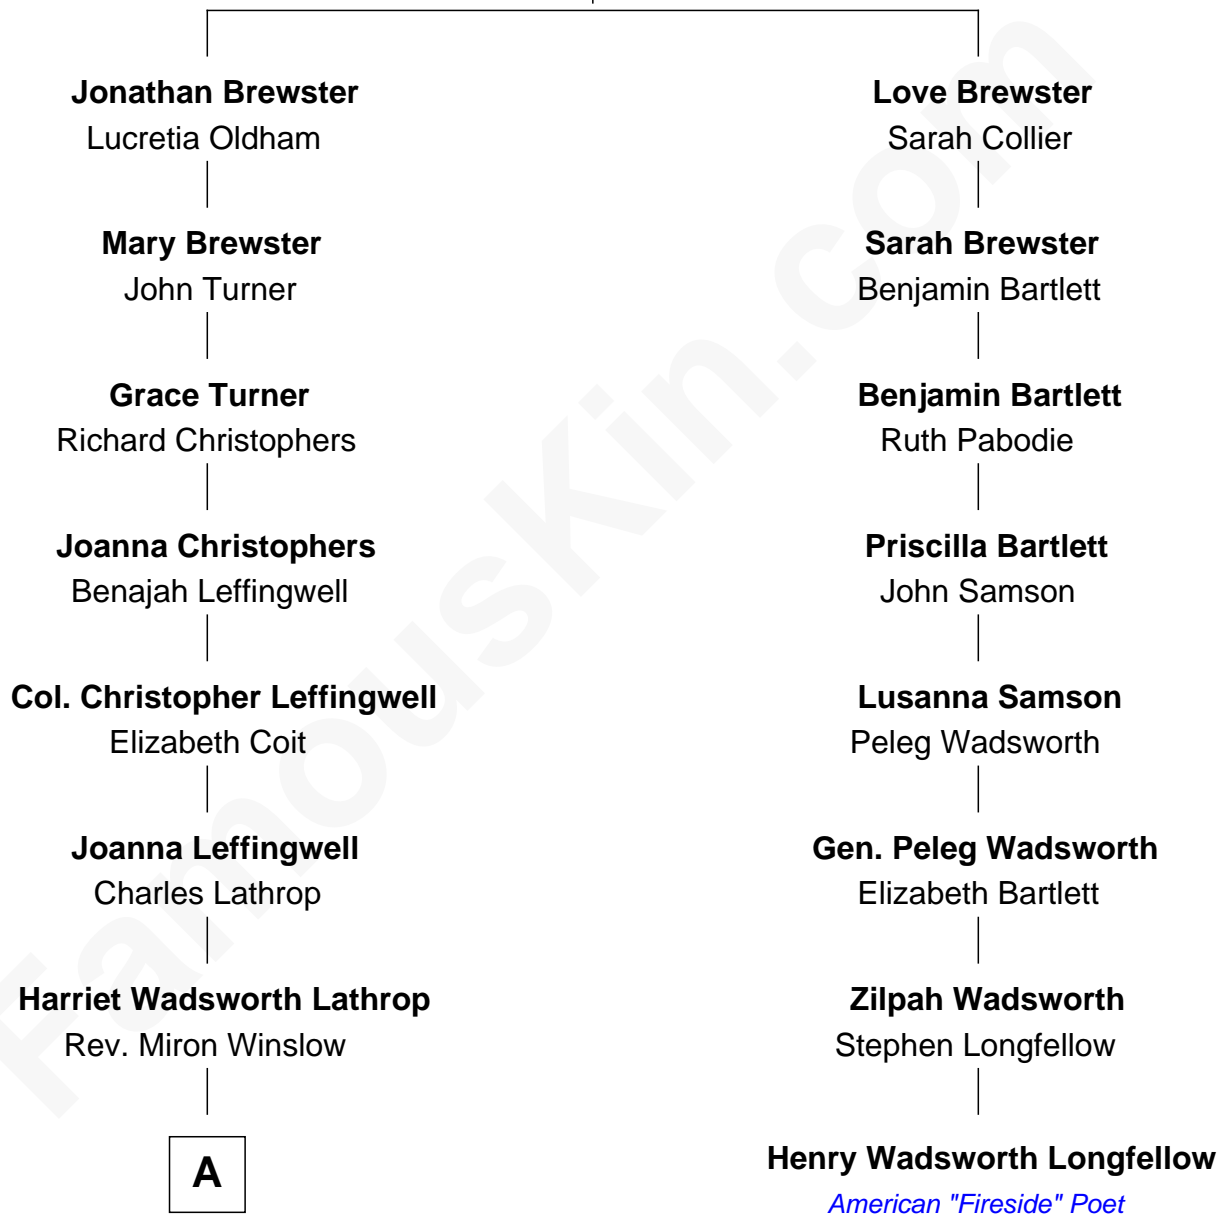

FamousKin.com Relationship Chart of

Allen Dulles

5th Director of the C.I.A.

7th cousin 2 times removed of

Henry Wadsworth Longfellow

American "Fireside" Poet

William Brewster

Mary - - - - -