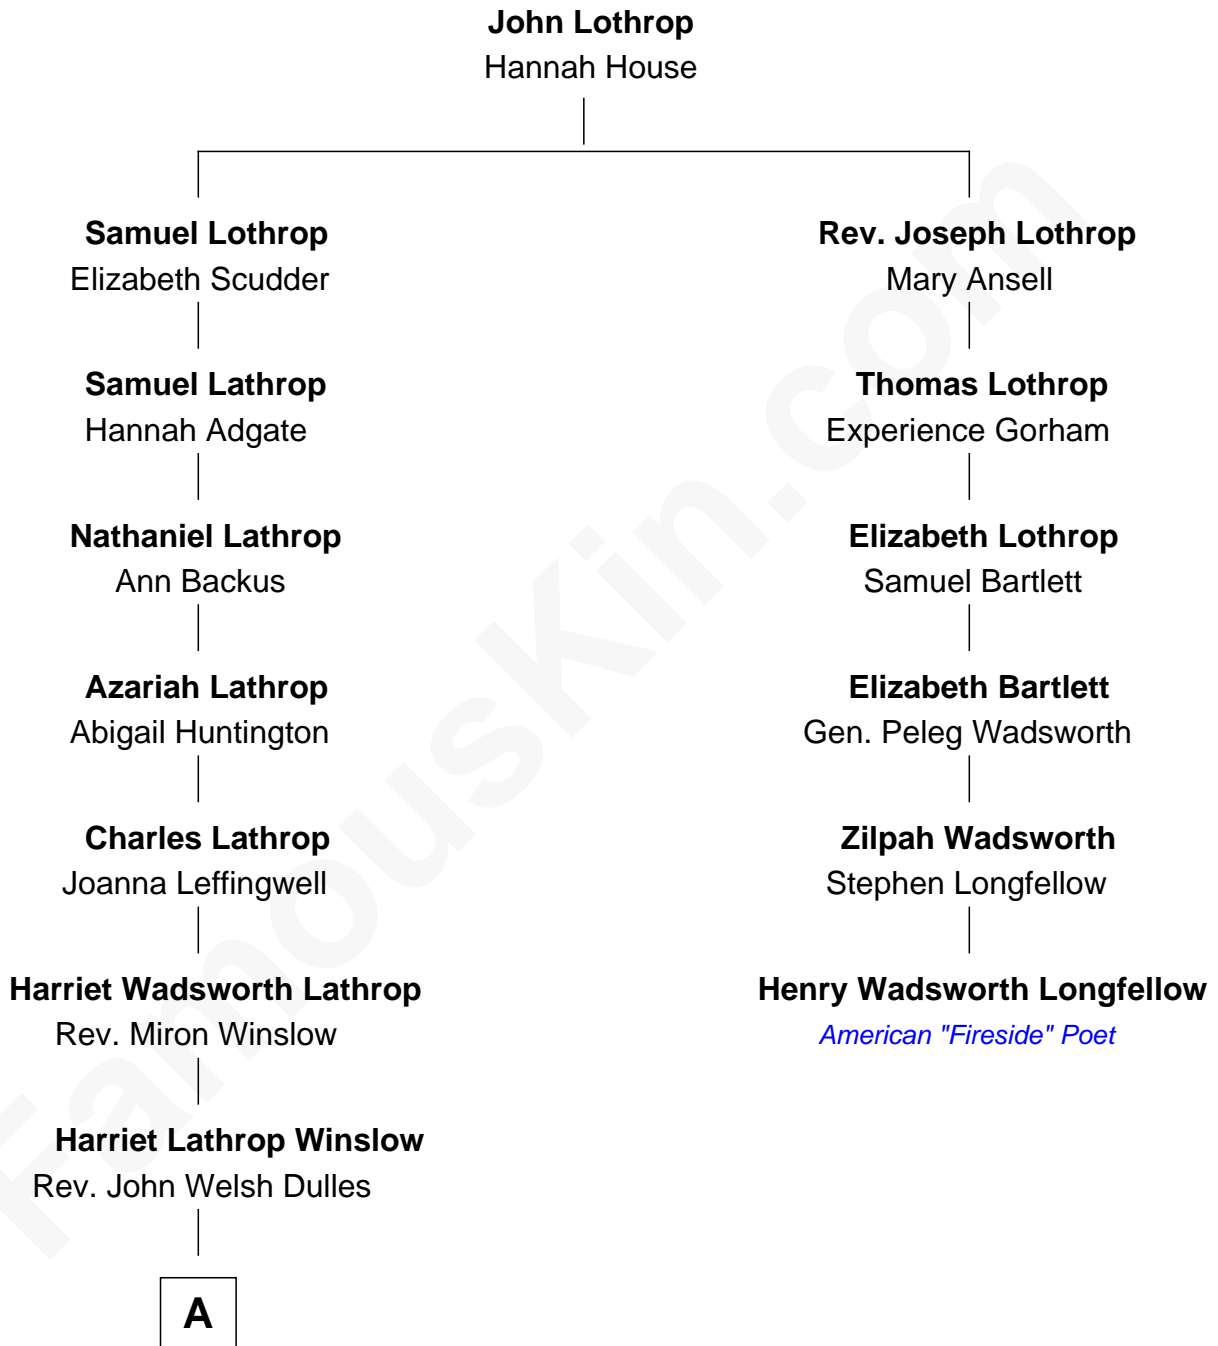

# FamousKin.com Relationship Chart of

**Allen Dulles**

*5th Director of the C.I.A.*

5th cousin 3 times removed of

**Henry Wadsworth Longfellow**

*American "Fireside" Poet*

**A**

Allen Macy Dulles

Edith Foster

Allen Dulles

*5th Director of the C.I.A.*

FamousKin.com